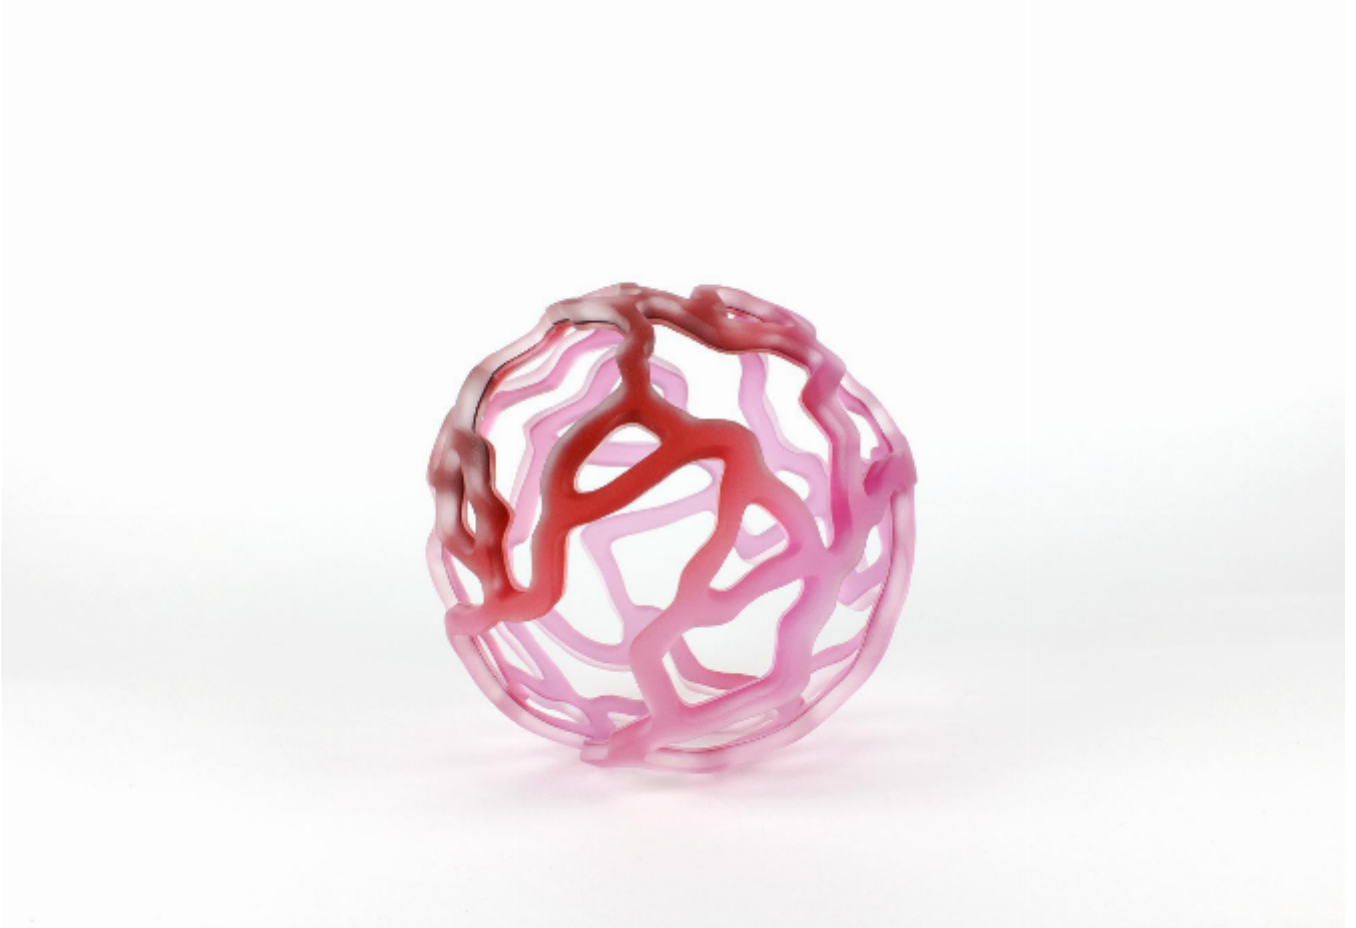

artéria

Ruby Fragment

Hannan Fayad

CA\$700 + TAX

REF: 19651

Height: 16.5 cm (6.5")

DESCRIPTION

2024
Blown glass, sandblasted