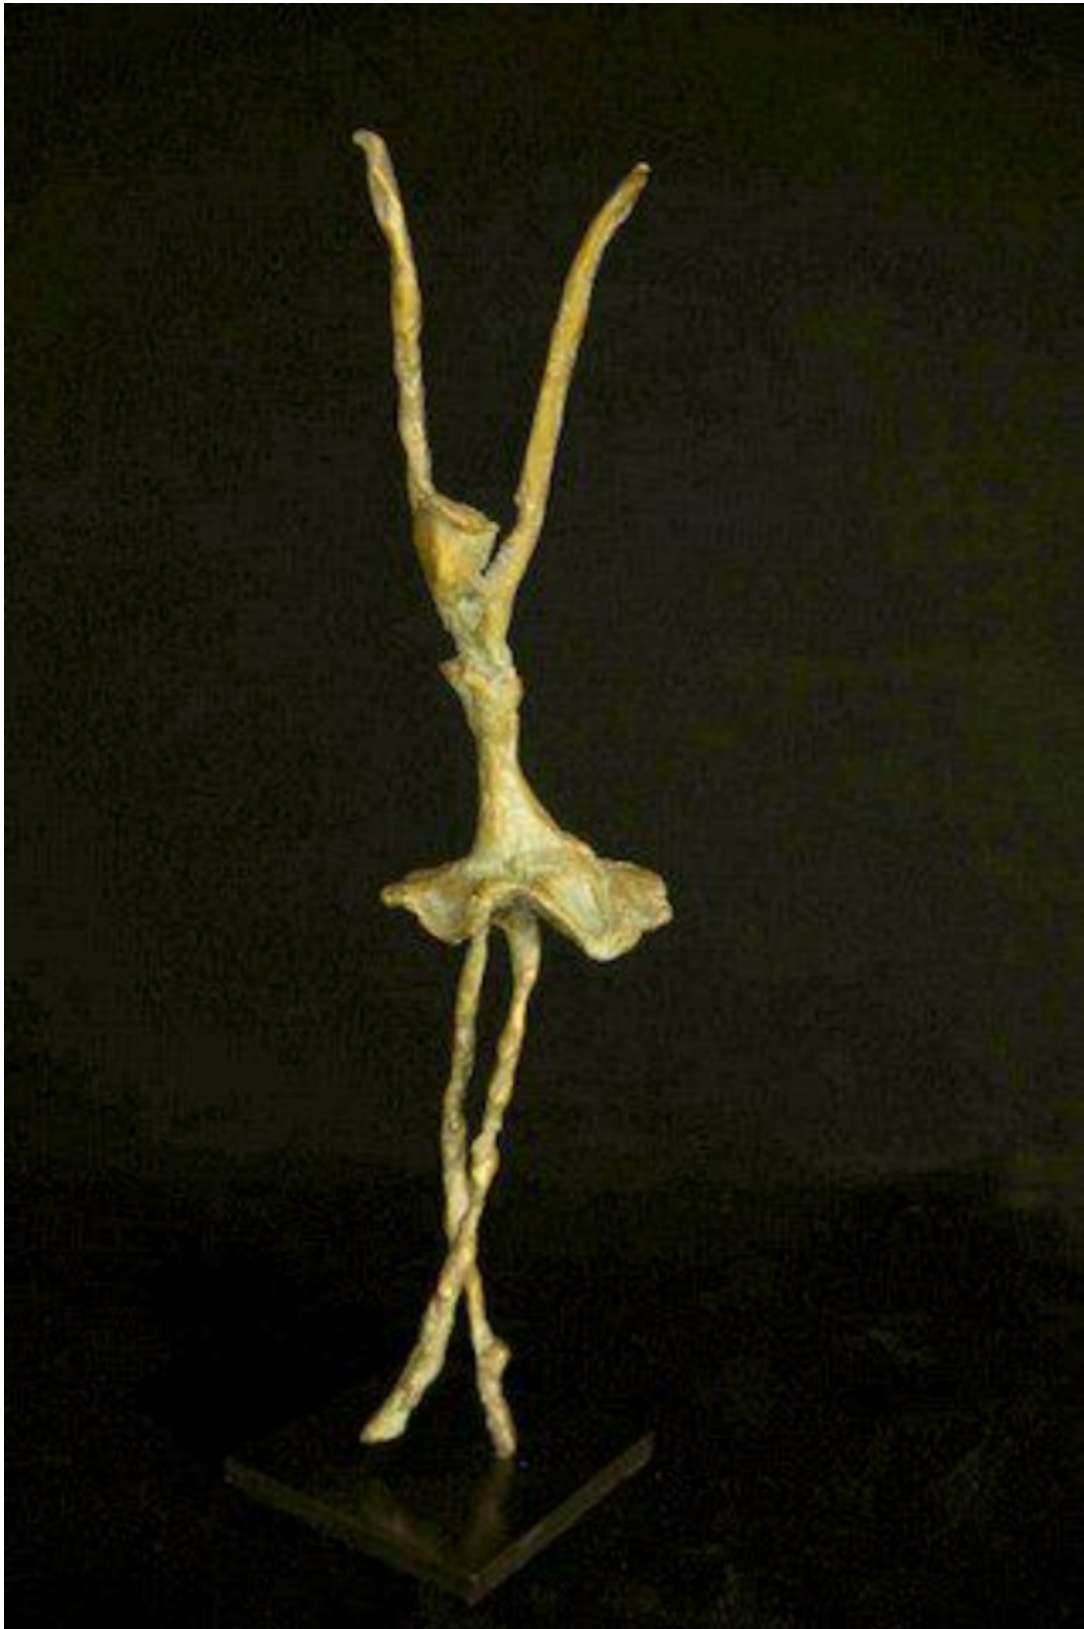

artéria

Flavie

Claire Poiré

Sold

REF: 7749

DESCRIPTION

2014

SOLD

Dimensions: 12x3x3 inches / 30x8x8 cm