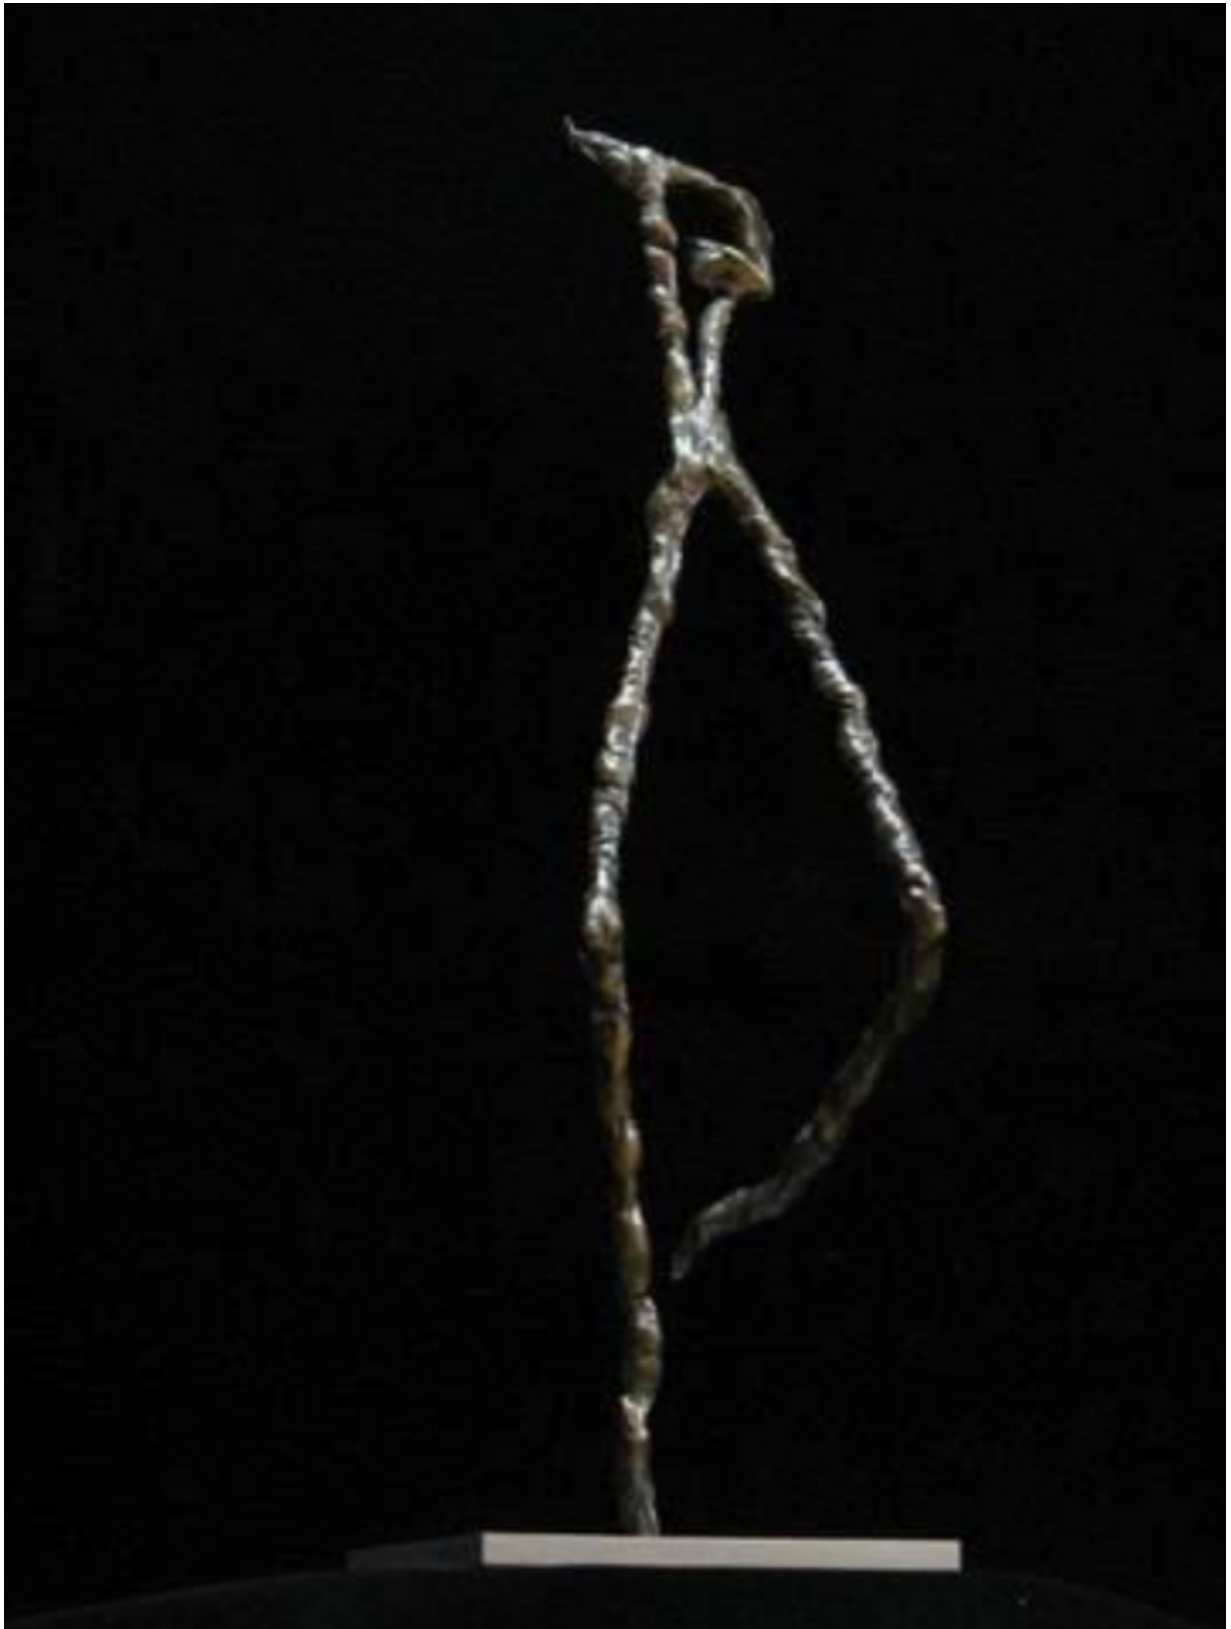

artéria

Annabelle

Claire Poiré

Sold

REF: 3111

DESCRIPTION

SOLD

Dimensions: 12.5x4x4 inches / 32x10x10 cm