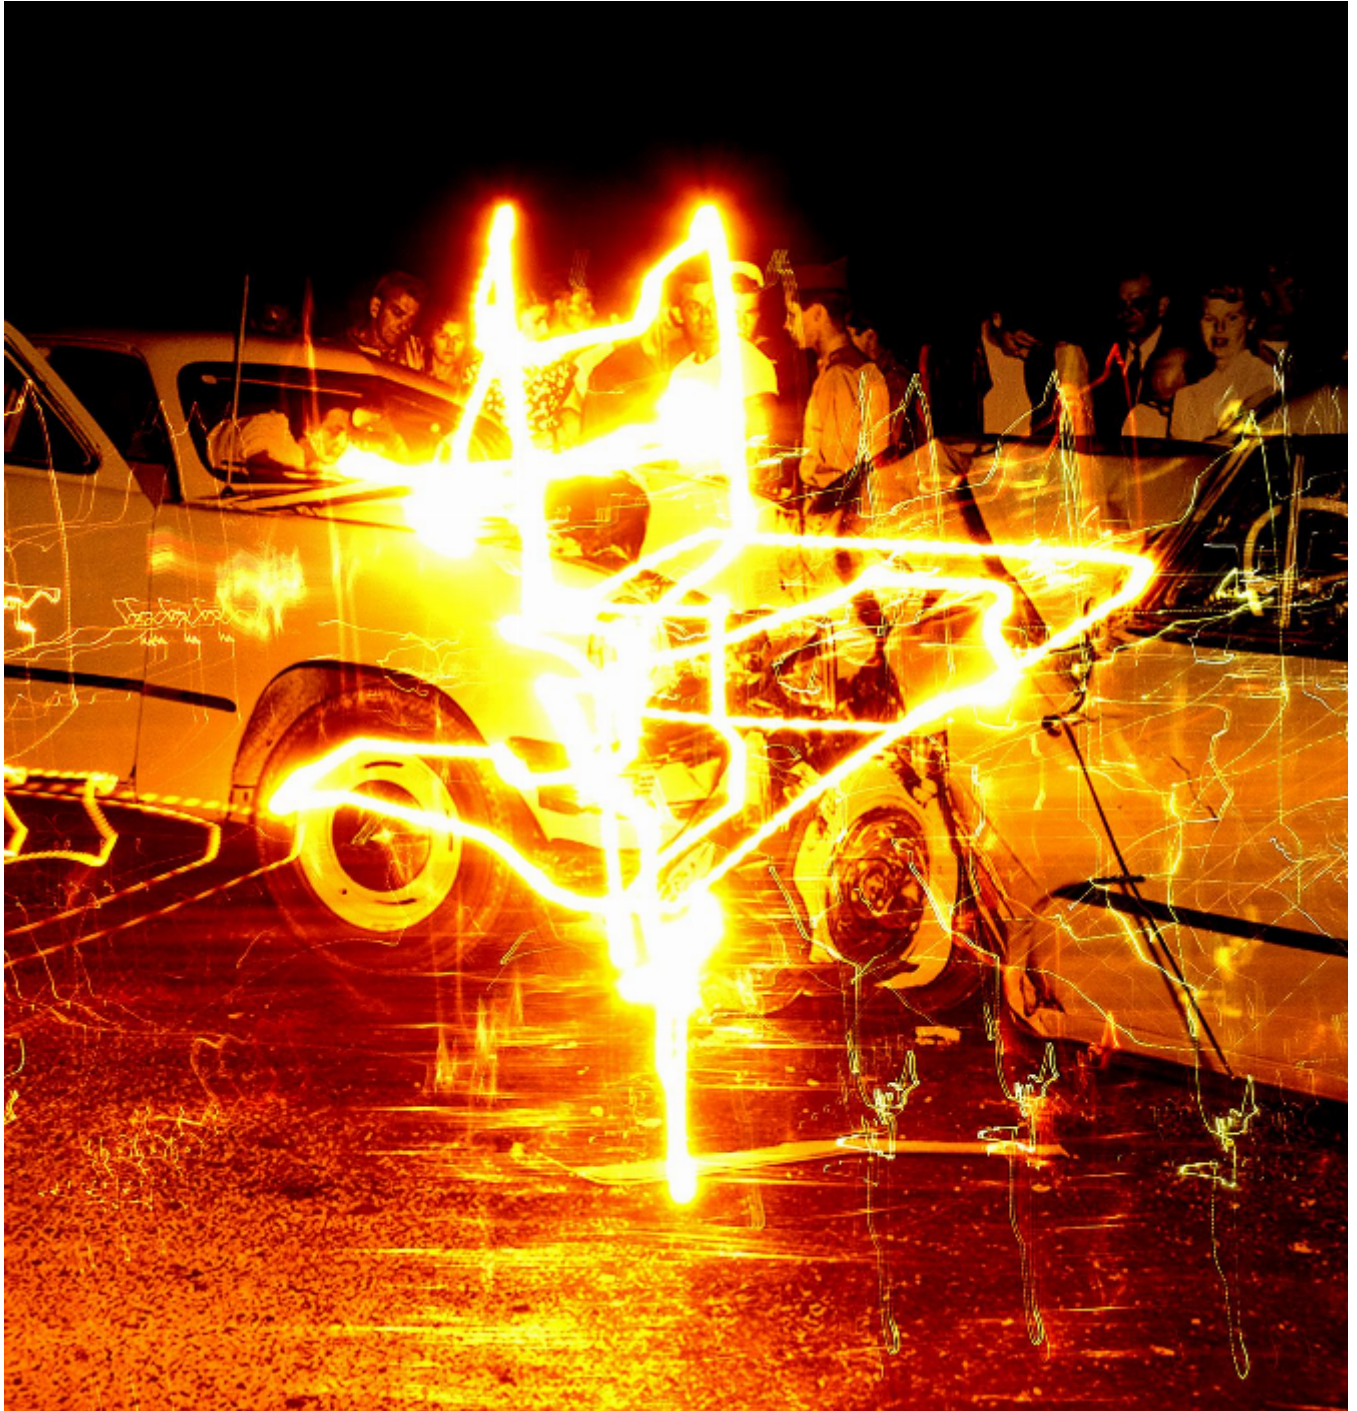

# artéria

Énergie Destructrice #1

C.A.B.81

CA\$3,050 + TAX

REF: 14328

Height: 104.5 cm (41.1")

Width: 99.5 cm (39.2")

## DESCRIPTION

---

2016  
Metallic Photo Paper on Dibond/Plexi