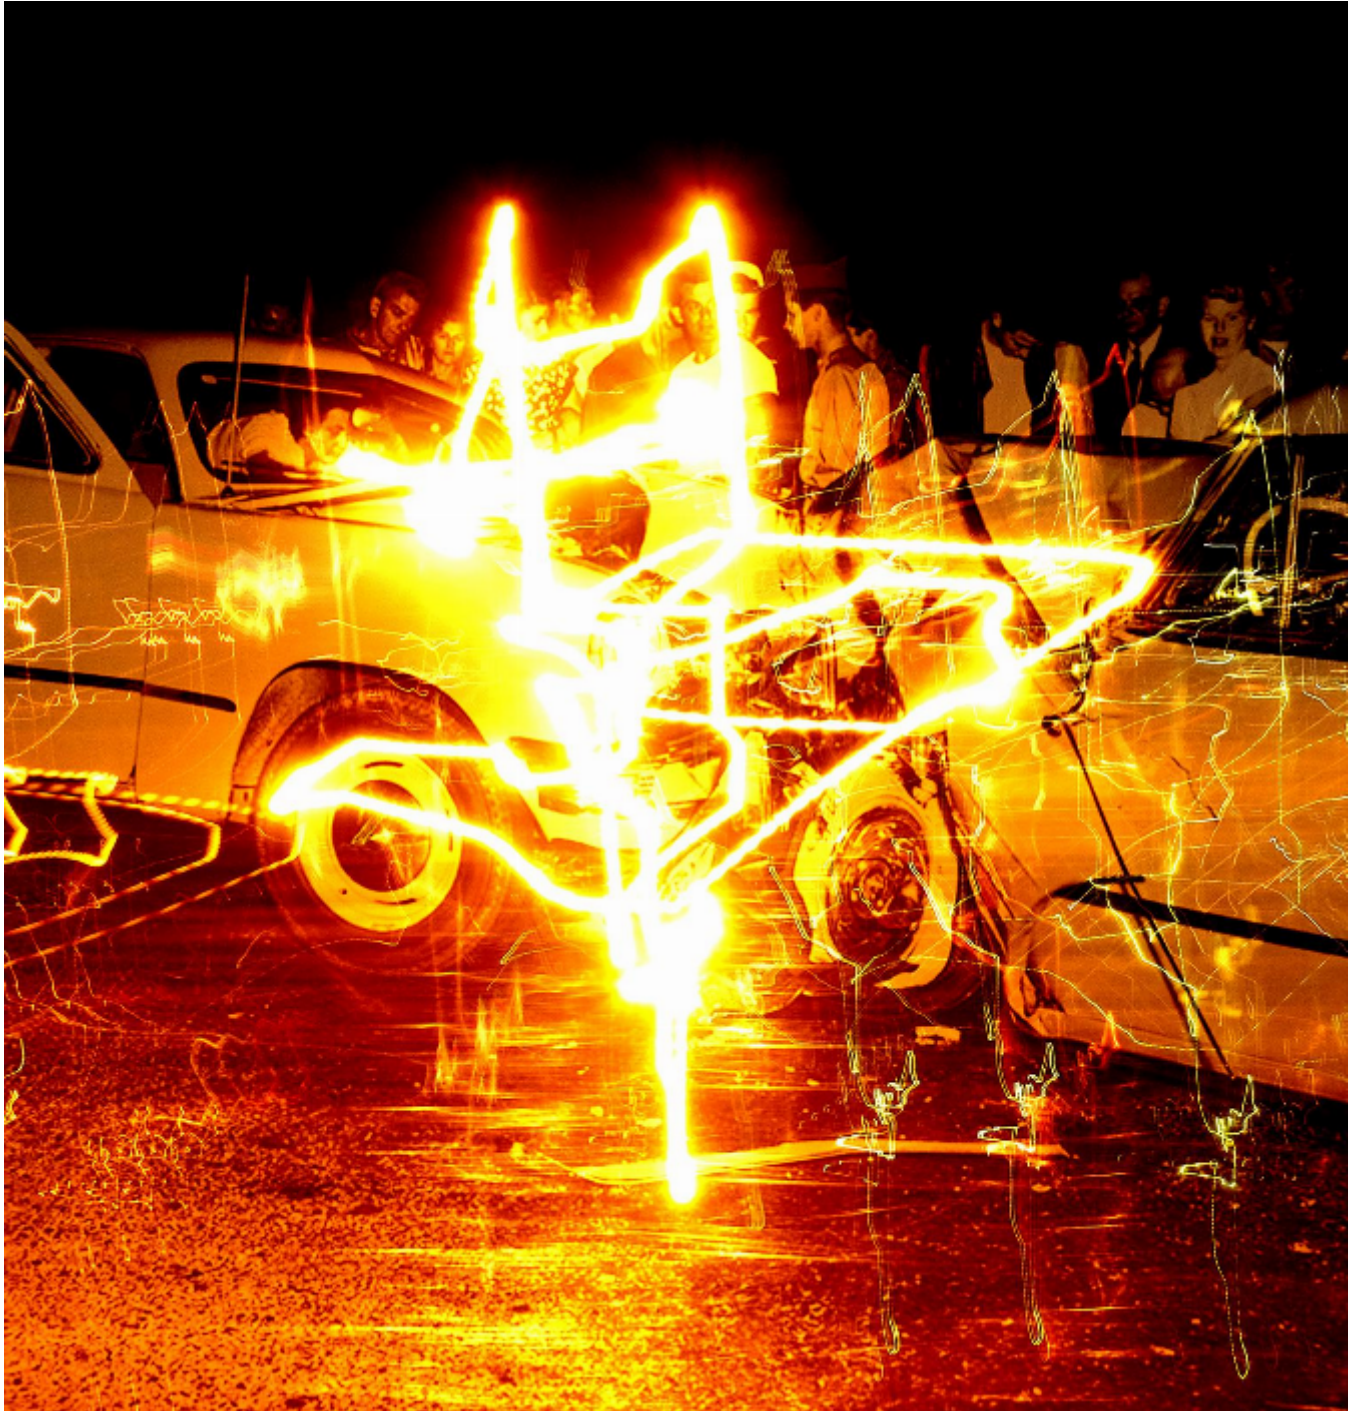

artéria

Énergie Destructrice #1

C.A.B.81

CA\$3,050 + TAX

REF: 14328

Height: 104.5 cm (41.1")

Width: 99.5 cm (39.2")

## DESCRIPTION

---

2016  
Metallic Photo Paper on Dibond/Plexi