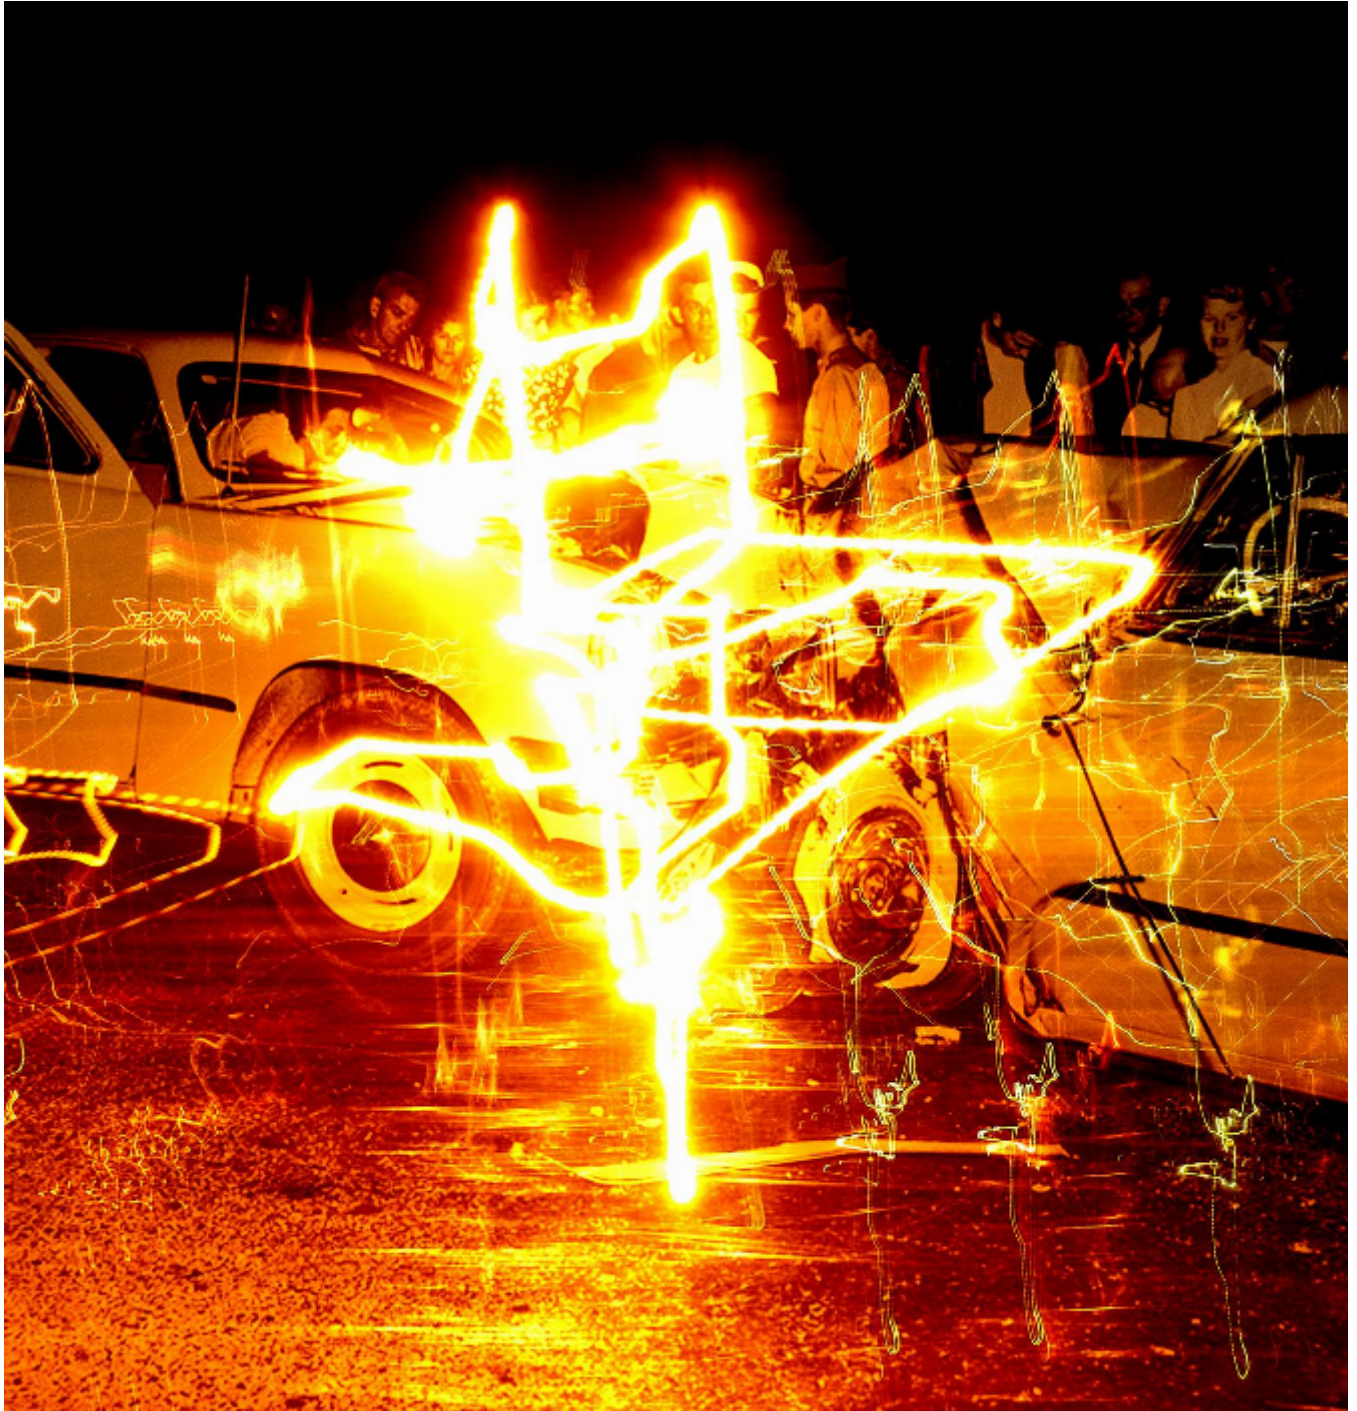

artéria

Énergie Destructrice #1

C.A.B.81

CA\$3,050 + TAX

REF: 14328

Height: 104.5 cm (41.1")

Width: 99.5 cm (39.2")

DESCRIPTION