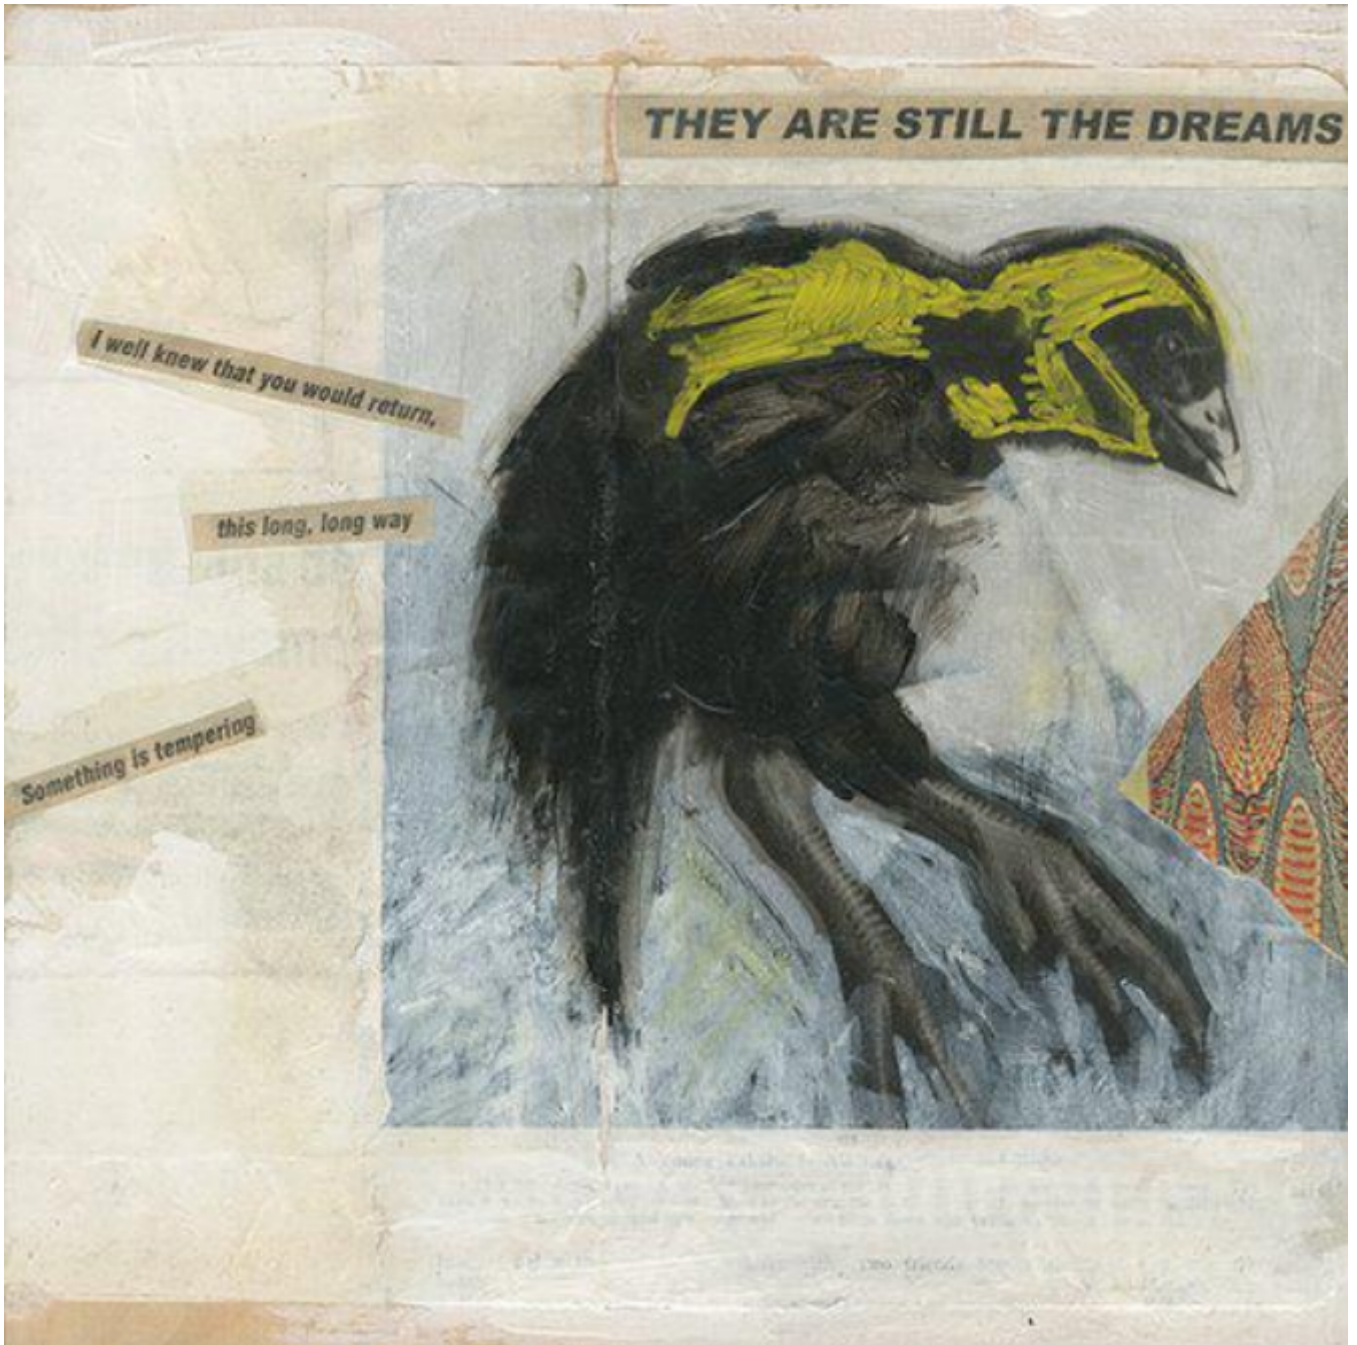

artéria

They are still the dreams

Francis Koch

CA\$540 + TAX

REF: 7542

Height: 23 cm (9.1")

Width: 23 cm (9.1")

## DESCRIPTION

---

2013