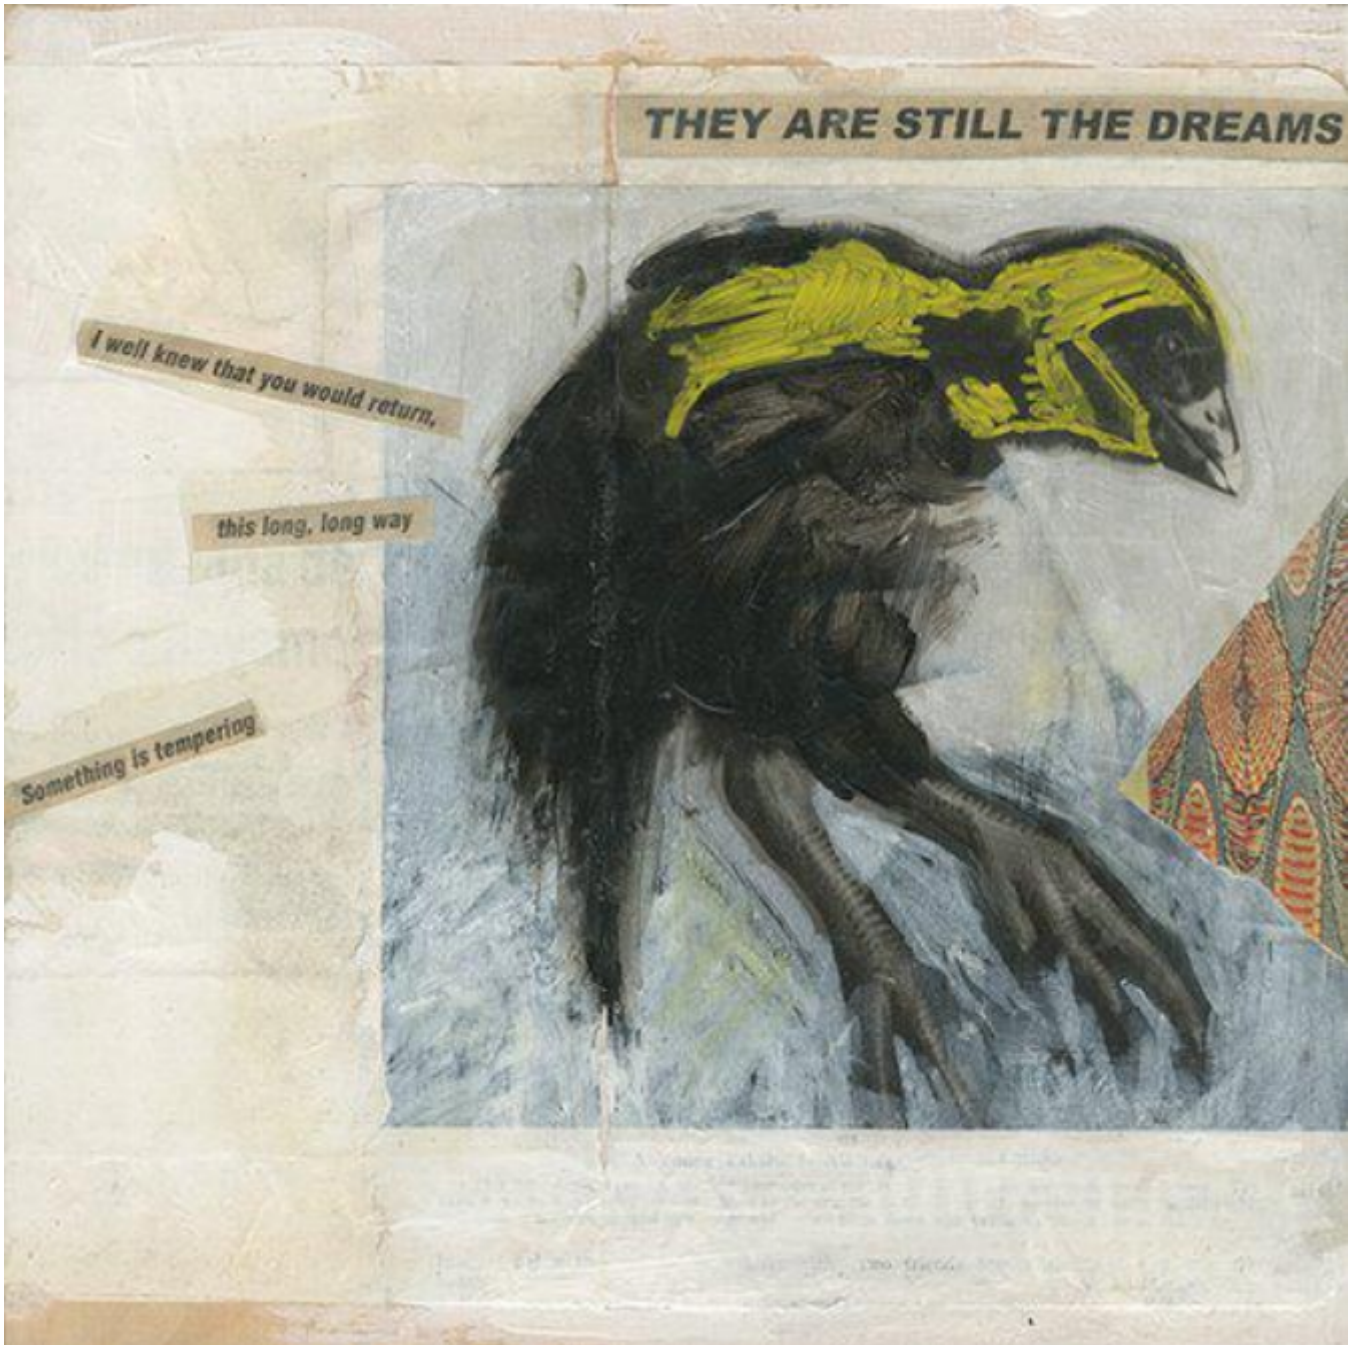

artéria

They are still the dreams

Francis Koch

CA\$540 + TAX

REF: 7542

Height: 23 cm (9.1")

Width: 23 cm (9.1")

DESCRIPTION