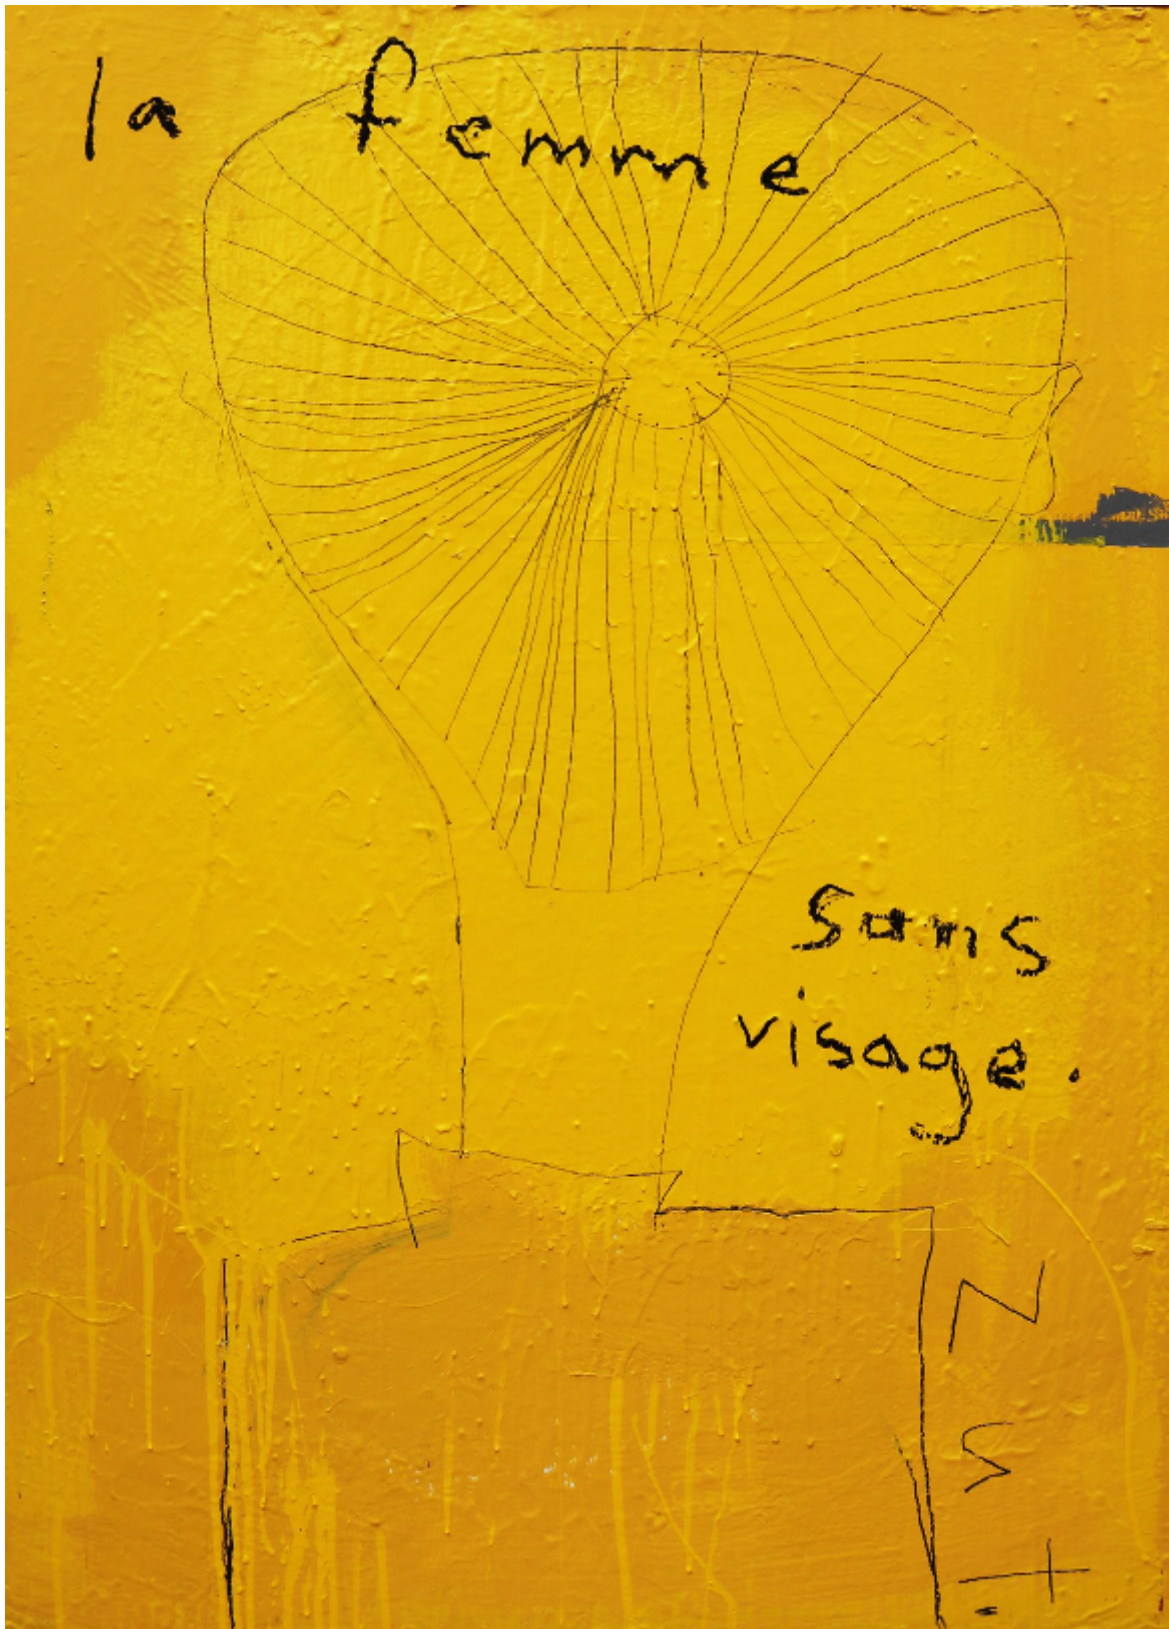

artéria

La femme sans visage

Zut

Sold

REF: 14208

Height: 94 cm (37")

Width: 66.5 cm (26.2")

## DESCRIPTION

---

2017  
Acrylic on wood, pastel and varnish