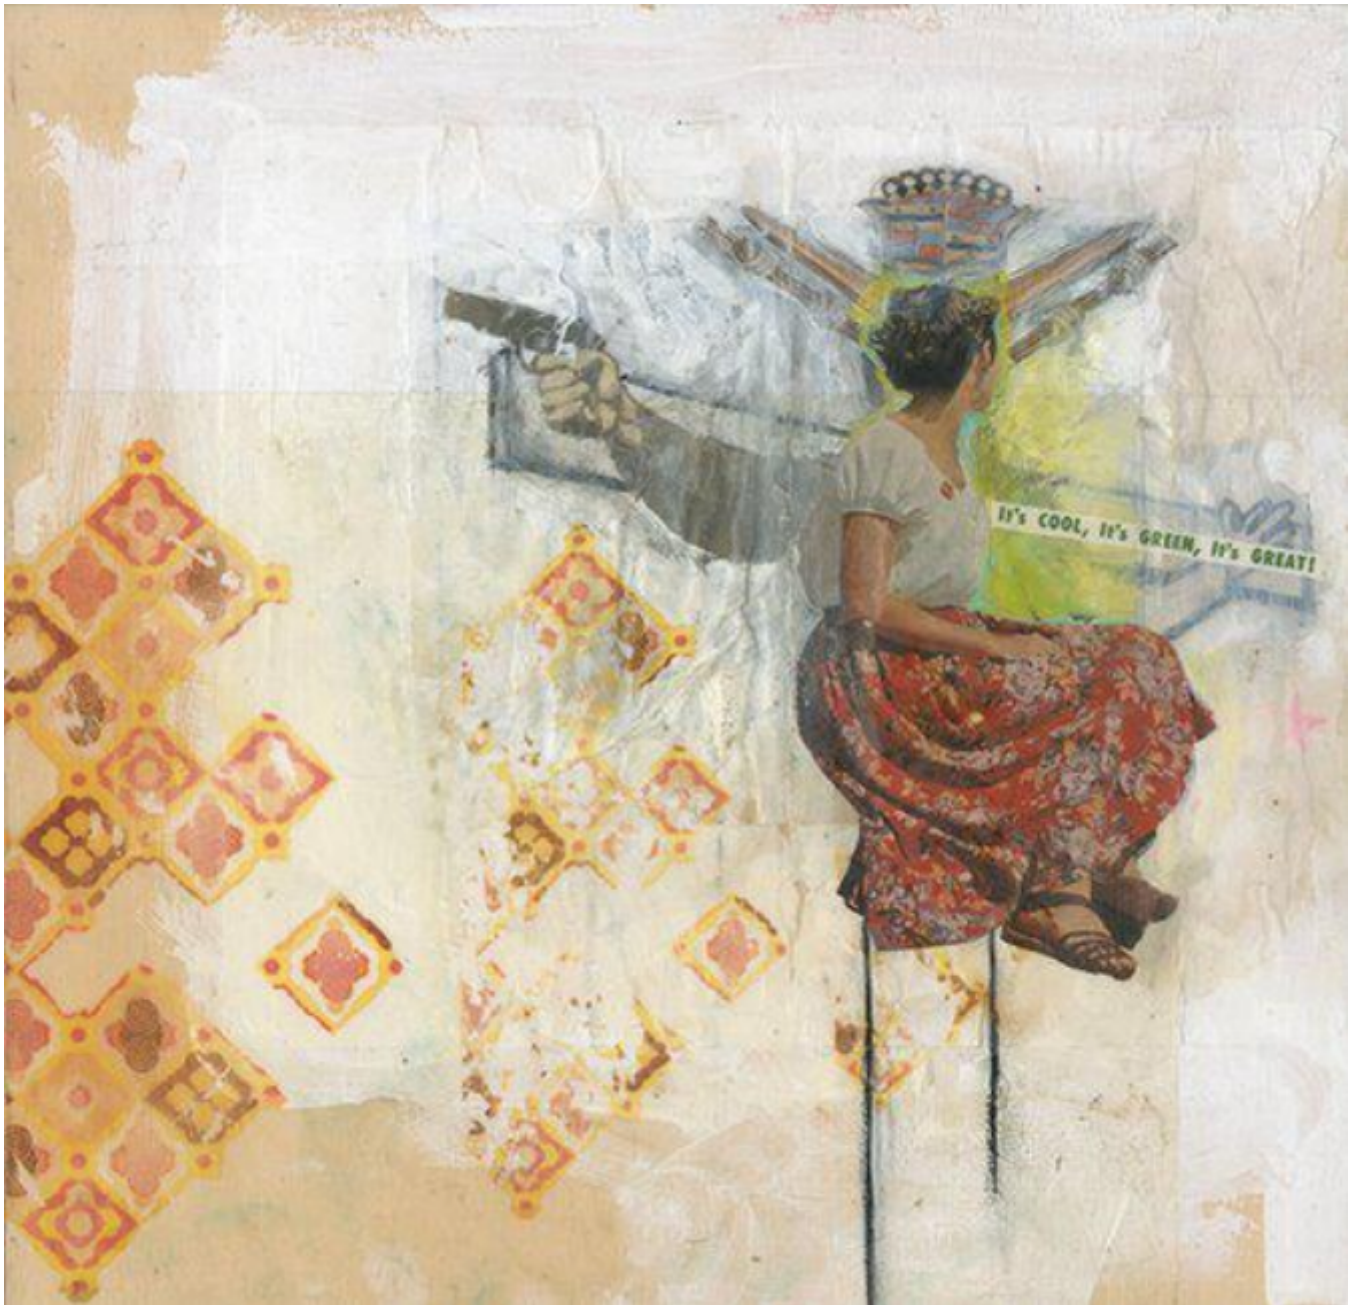

artéria

It's cool, it's green, it's great

Francis Koch

CA\$720 + TAX

REF: 6041

Height: 30.5 cm (12")

Width: 30.5 cm (12")

DESCRIPTION