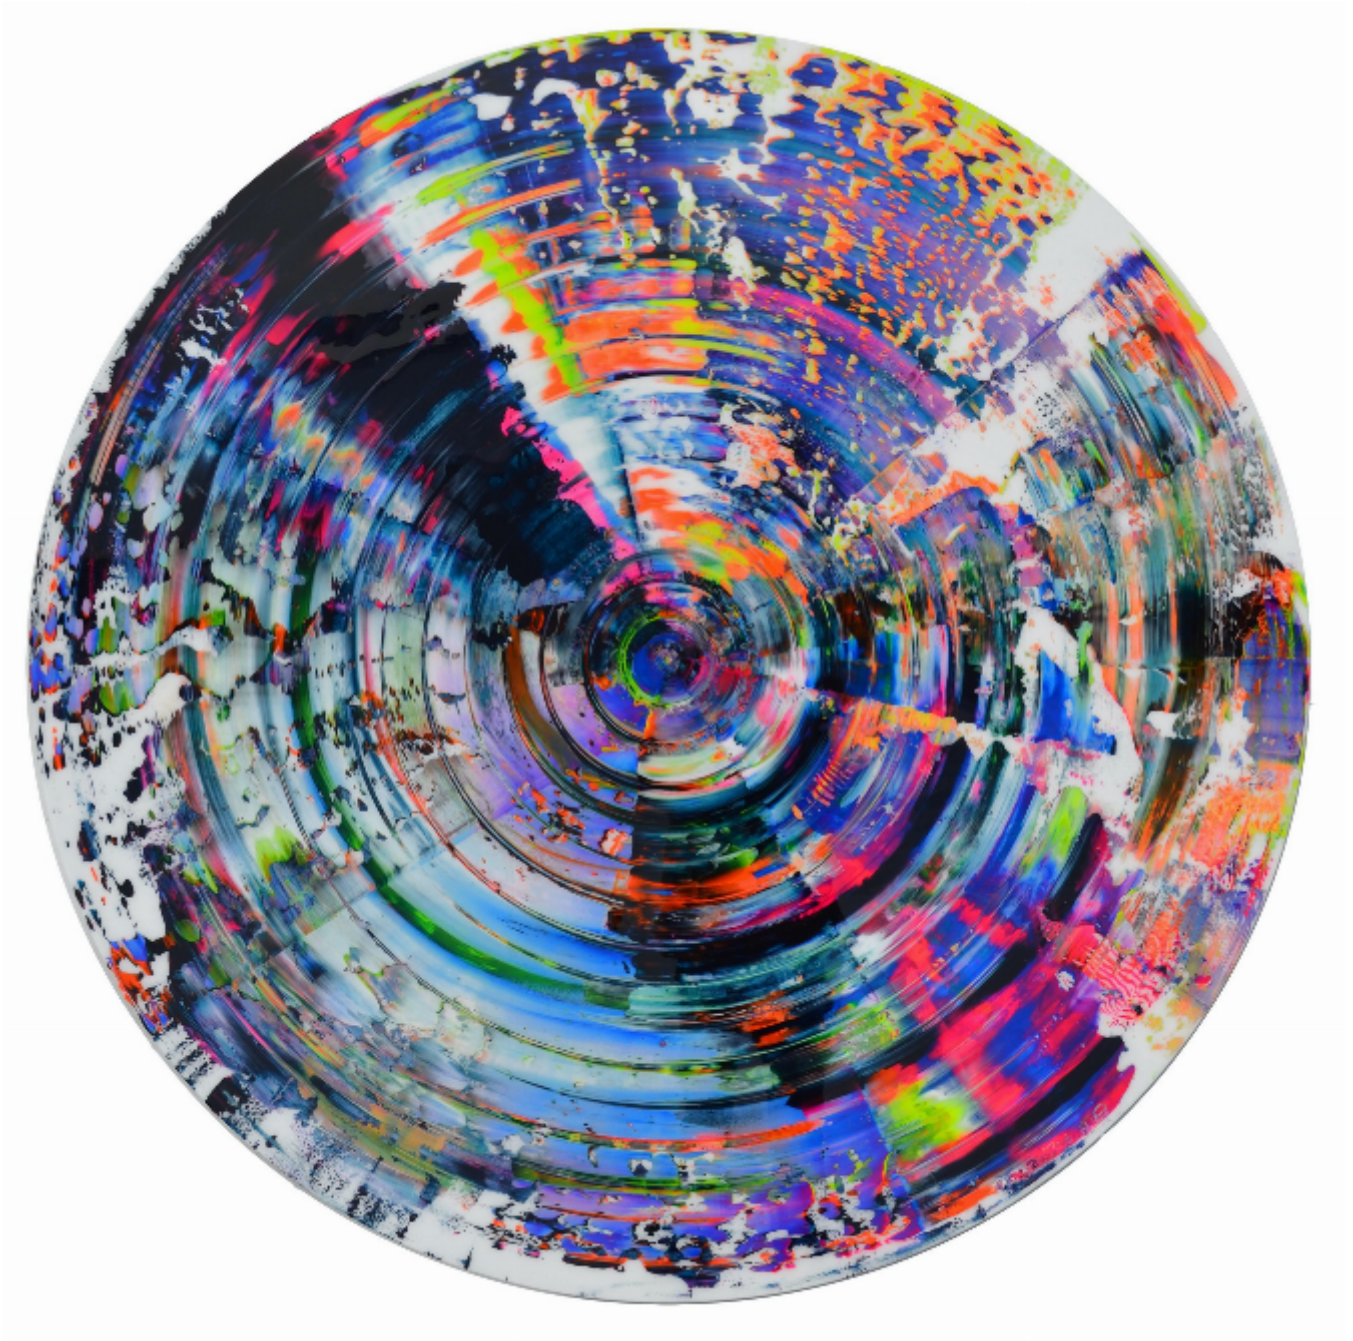

# artéria

## Inspiration

Isabelle Beaubien

Sold

REF: 16205

Diameter: 122 cm (48")