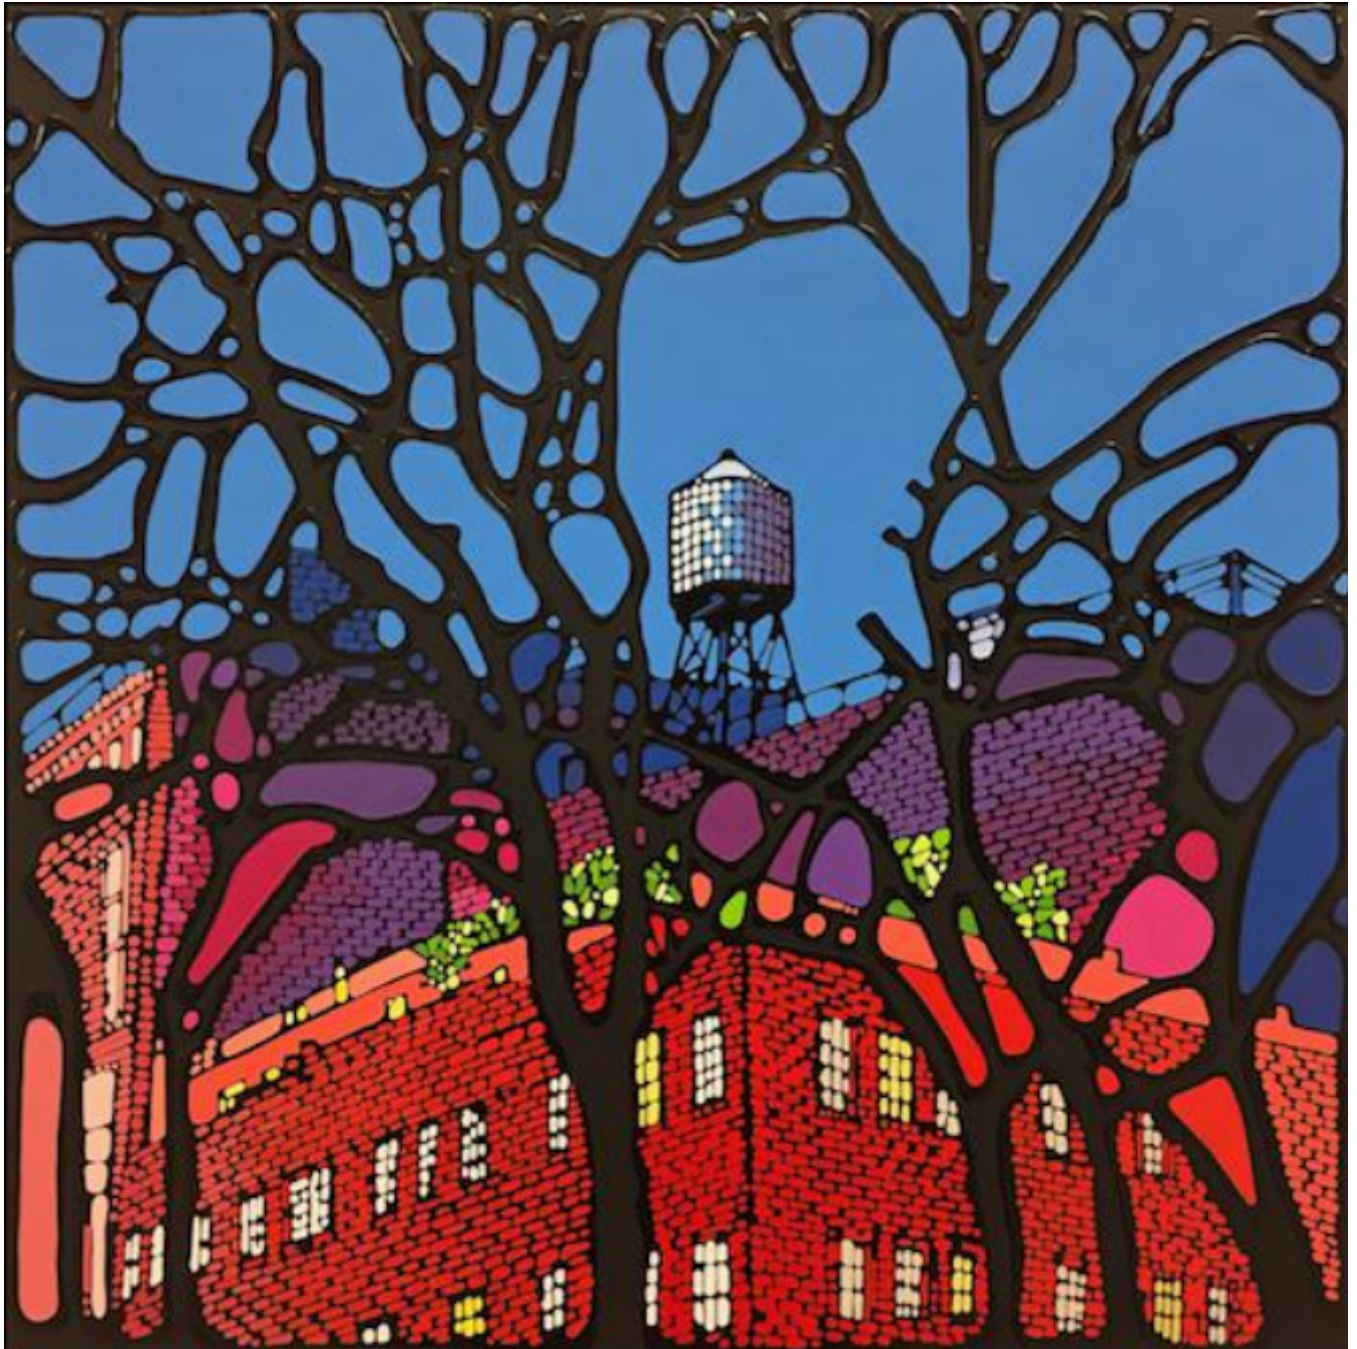

artéria

In Between

Denitza

Sold

REF: 12346

DESCRIPTION

2016

SOLD

Dimensions: 12x12 inches / 30x30 cm