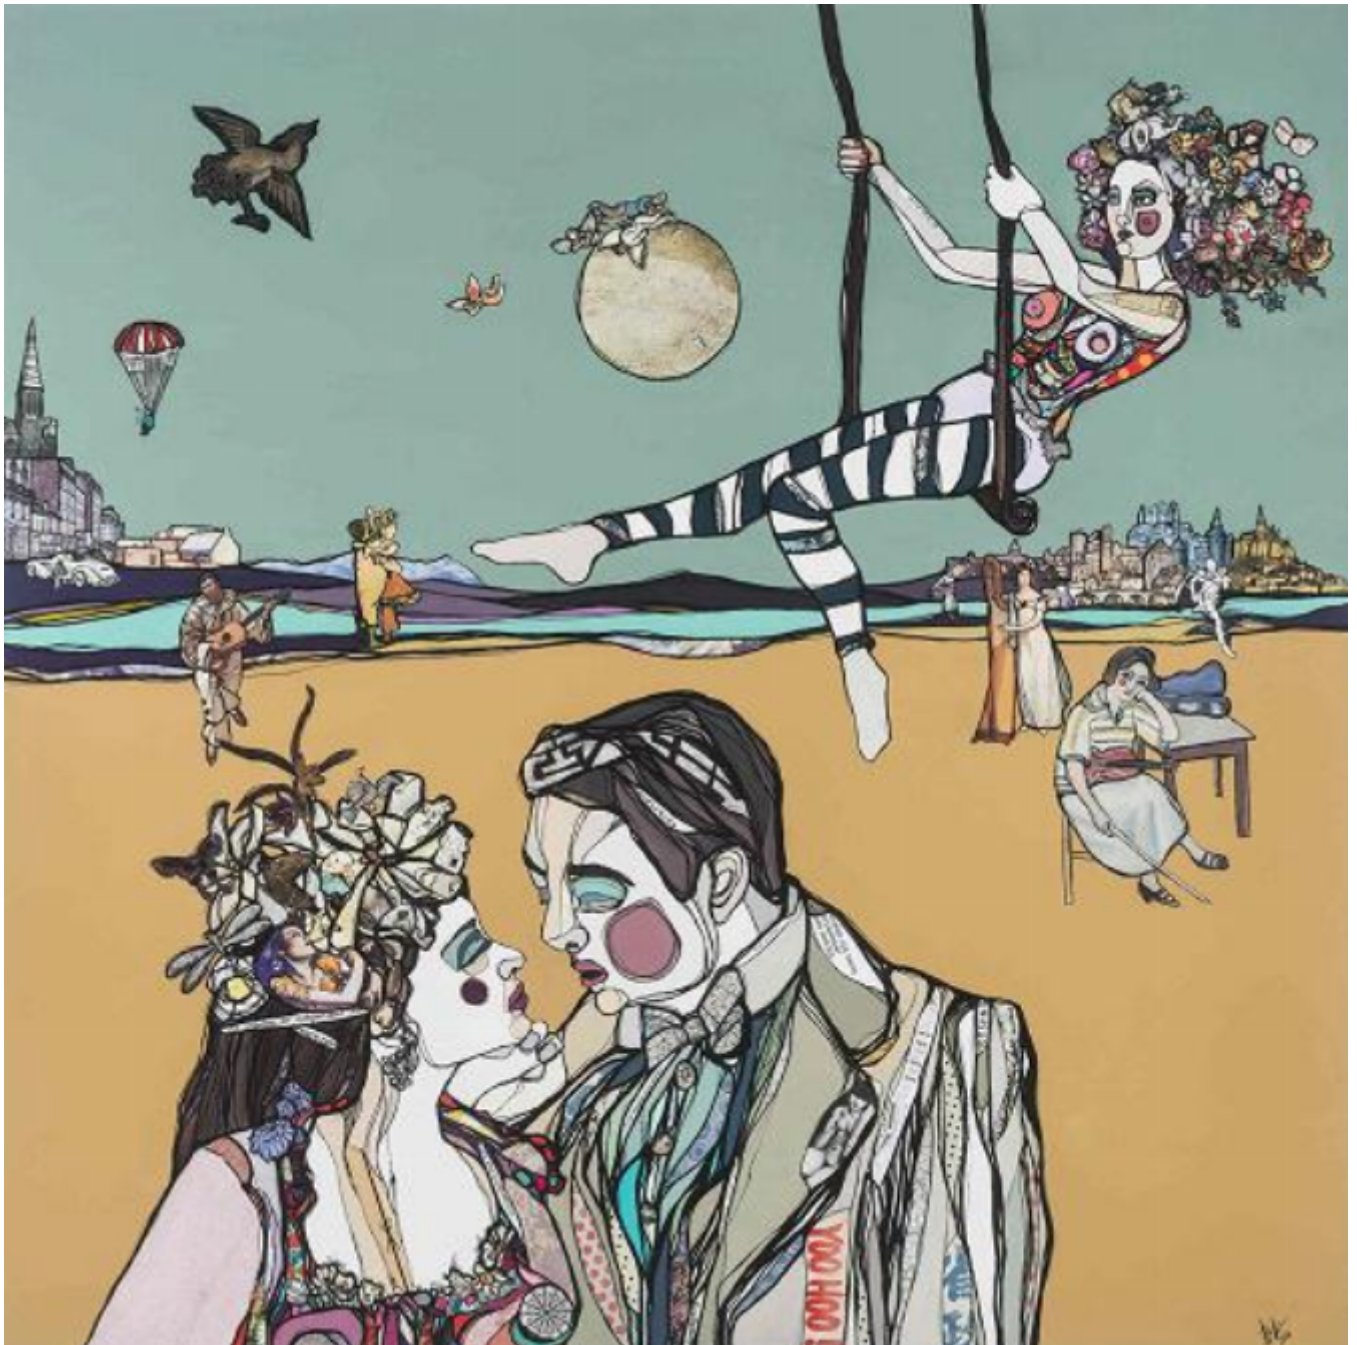

artéria

---

Enchaînements

Adèle Blais

Sold

REF: 13545

Height: 122 cm (48")

Width: 122 cm (48")

## DESCRIPTION

---

2016