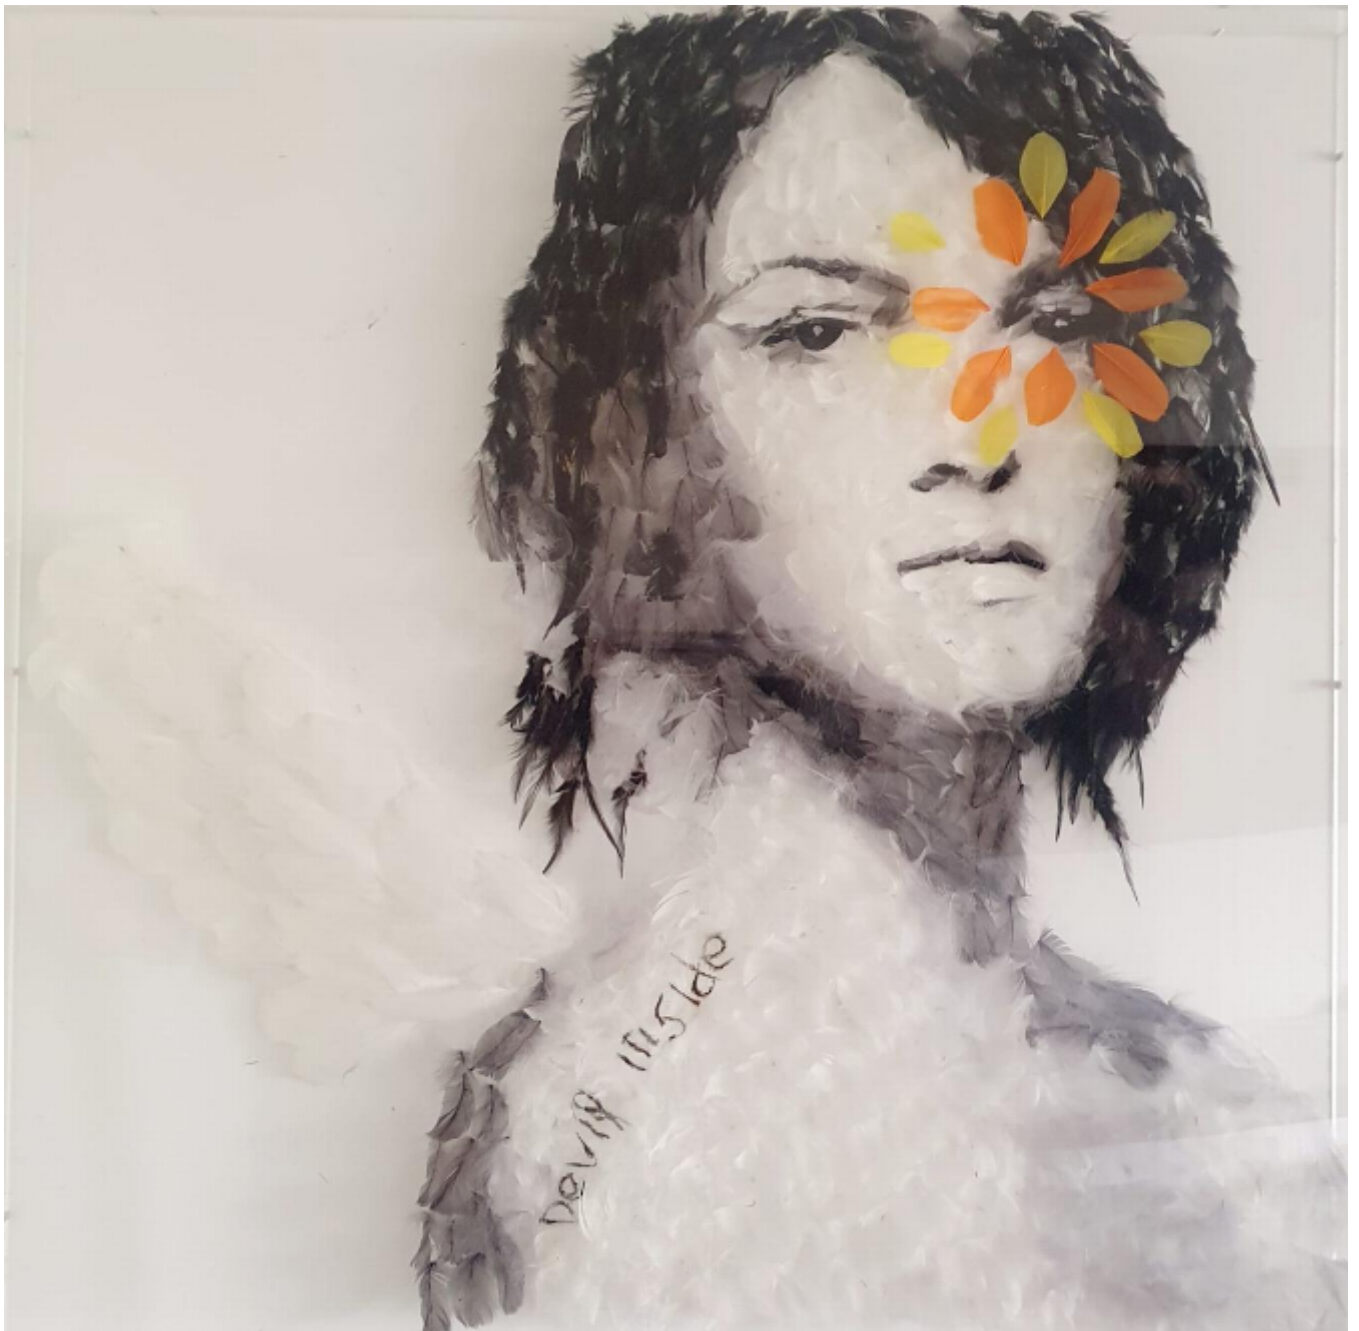

artéria

Devil inside

Marie-Ange Daudé

CA\$7,350 + TAX

REF: 20792

Height: 100 cm (39.4")

Width: 100 cm (39.4")

DESCRIPTION

Plumes en suspension

Feather in suspension