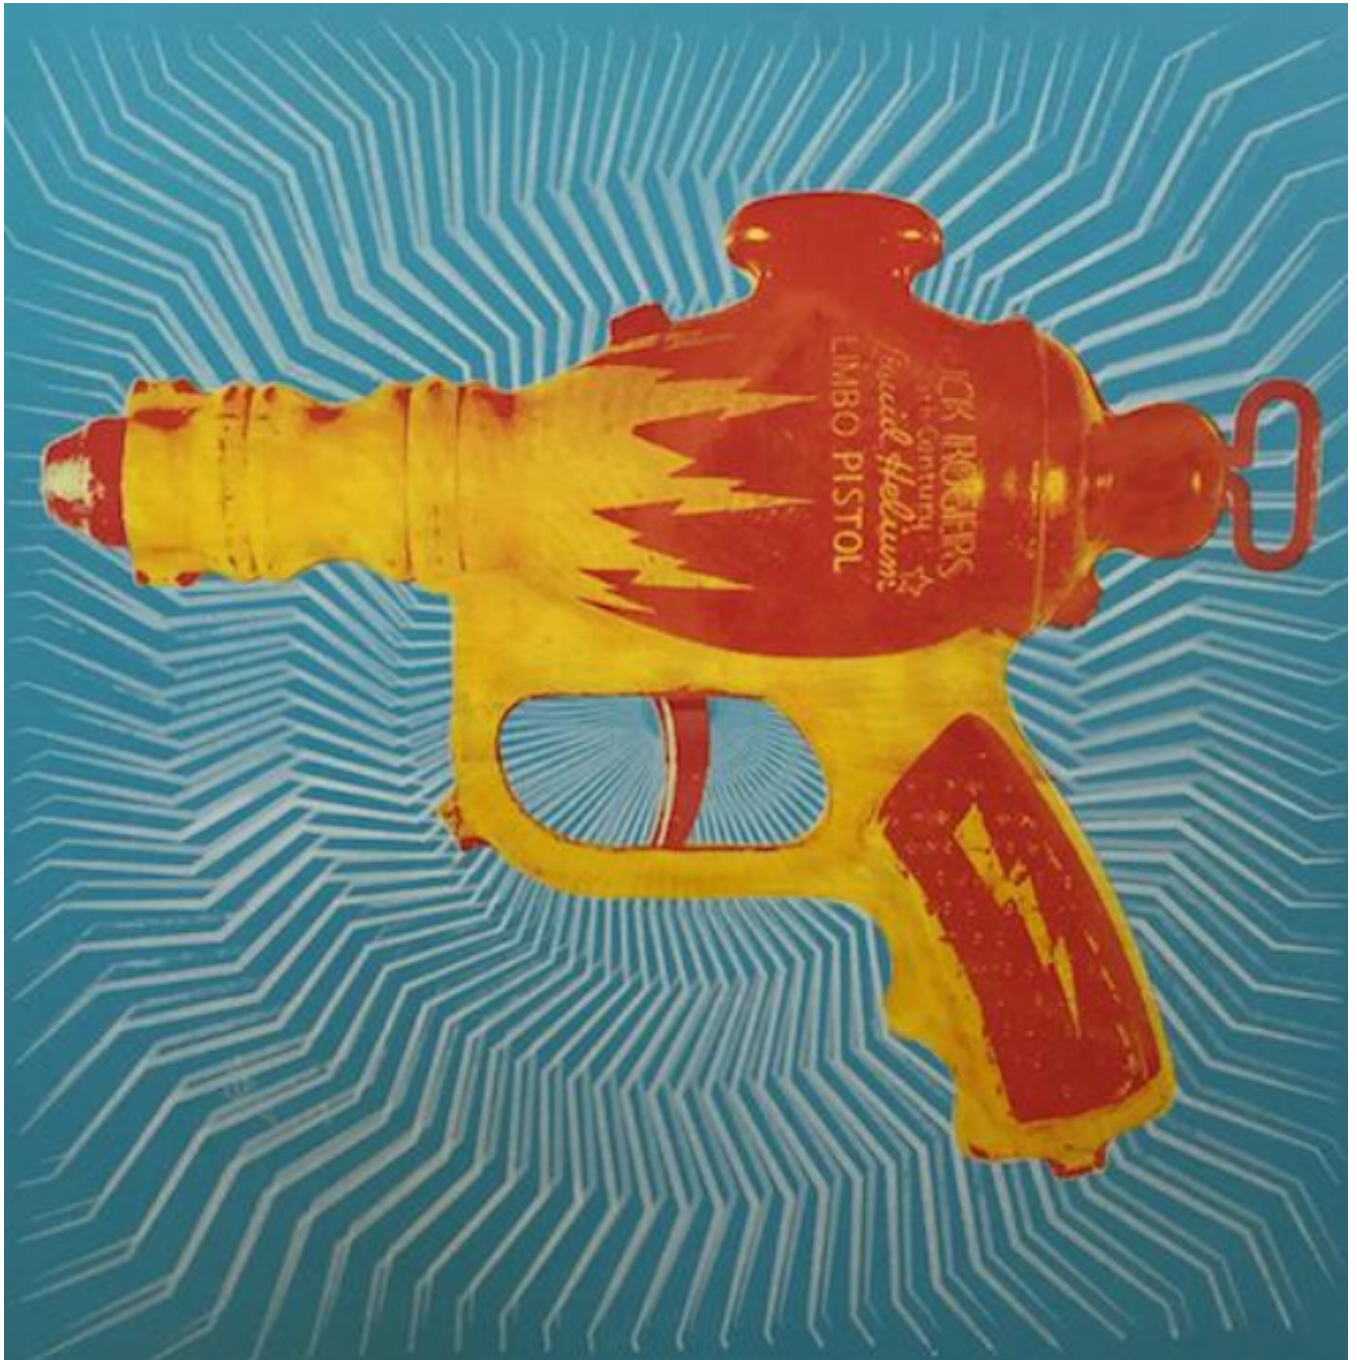

artéria

Buck Rogers on blue

Limbo

CA\$1,350 + TAX

REF: 11637

Height: 76.5 cm (30.1")

Width: 76.5 cm (30.1")

DESCRIPTION