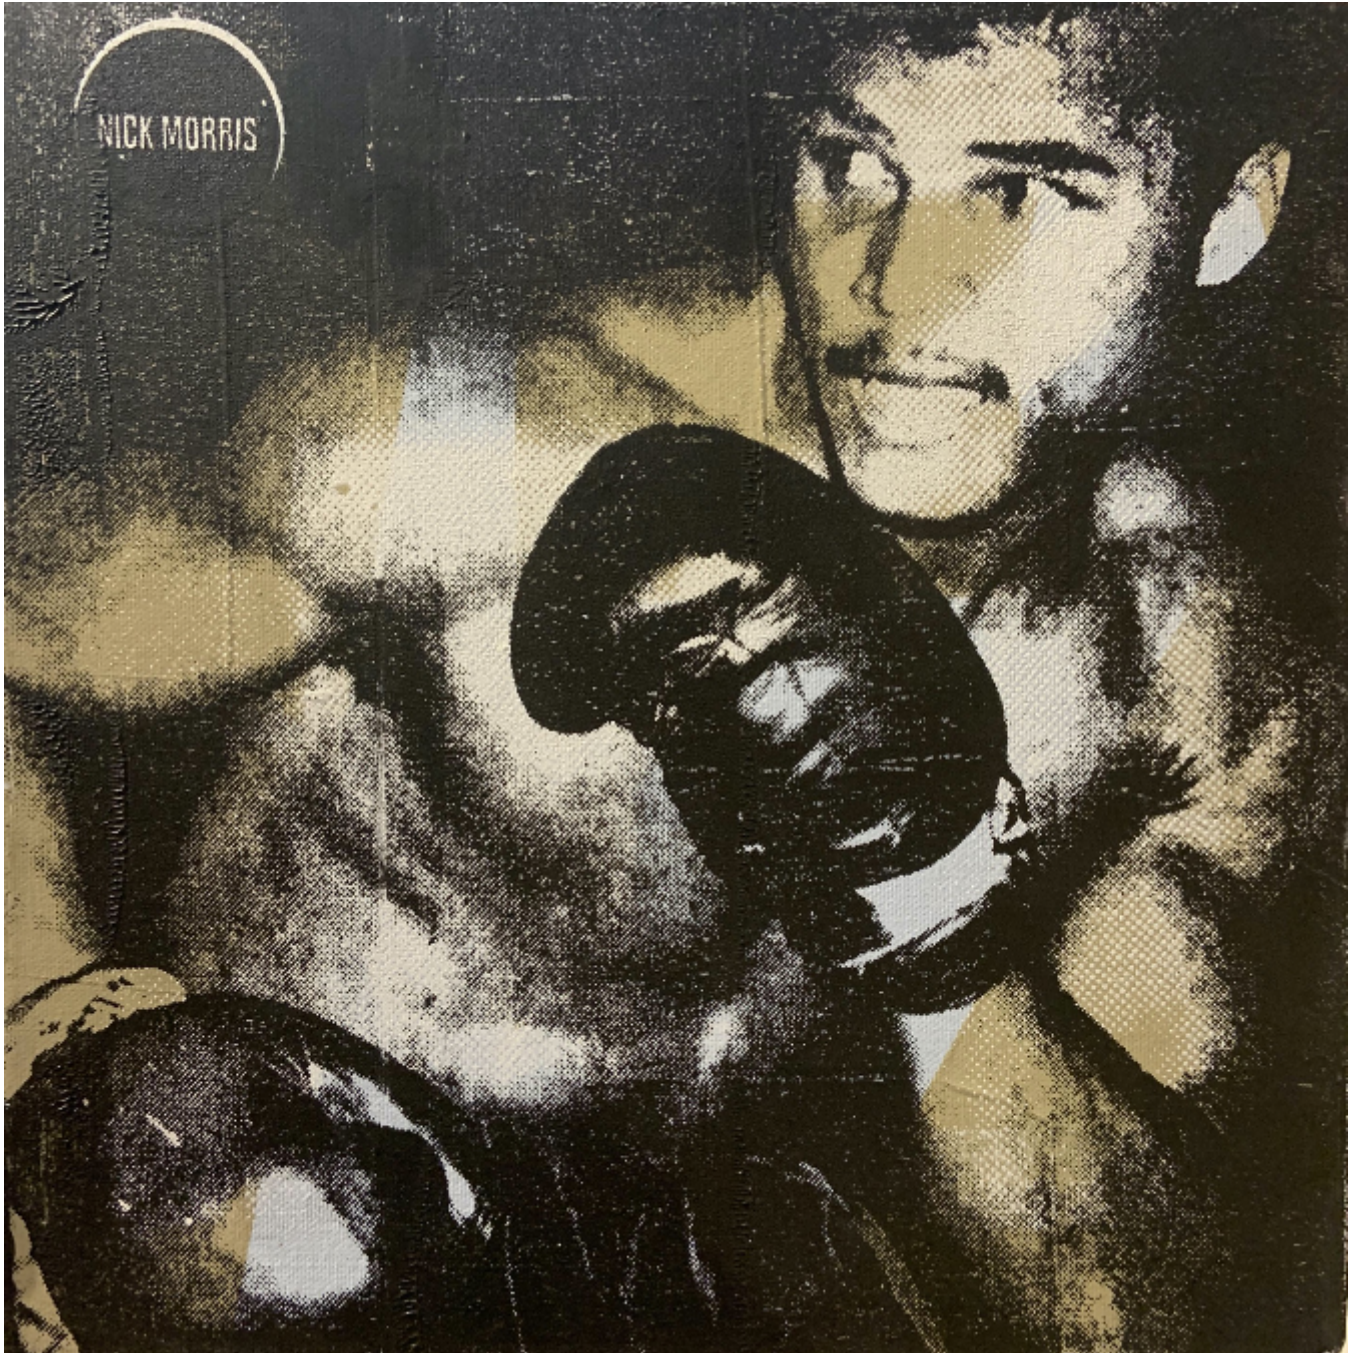

artéria

**Boxer 2**

Nick Morris

CA\$260 + TAX

REF: 16416

Height: 30.5 cm (12")

Width: 30.5 cm (12")