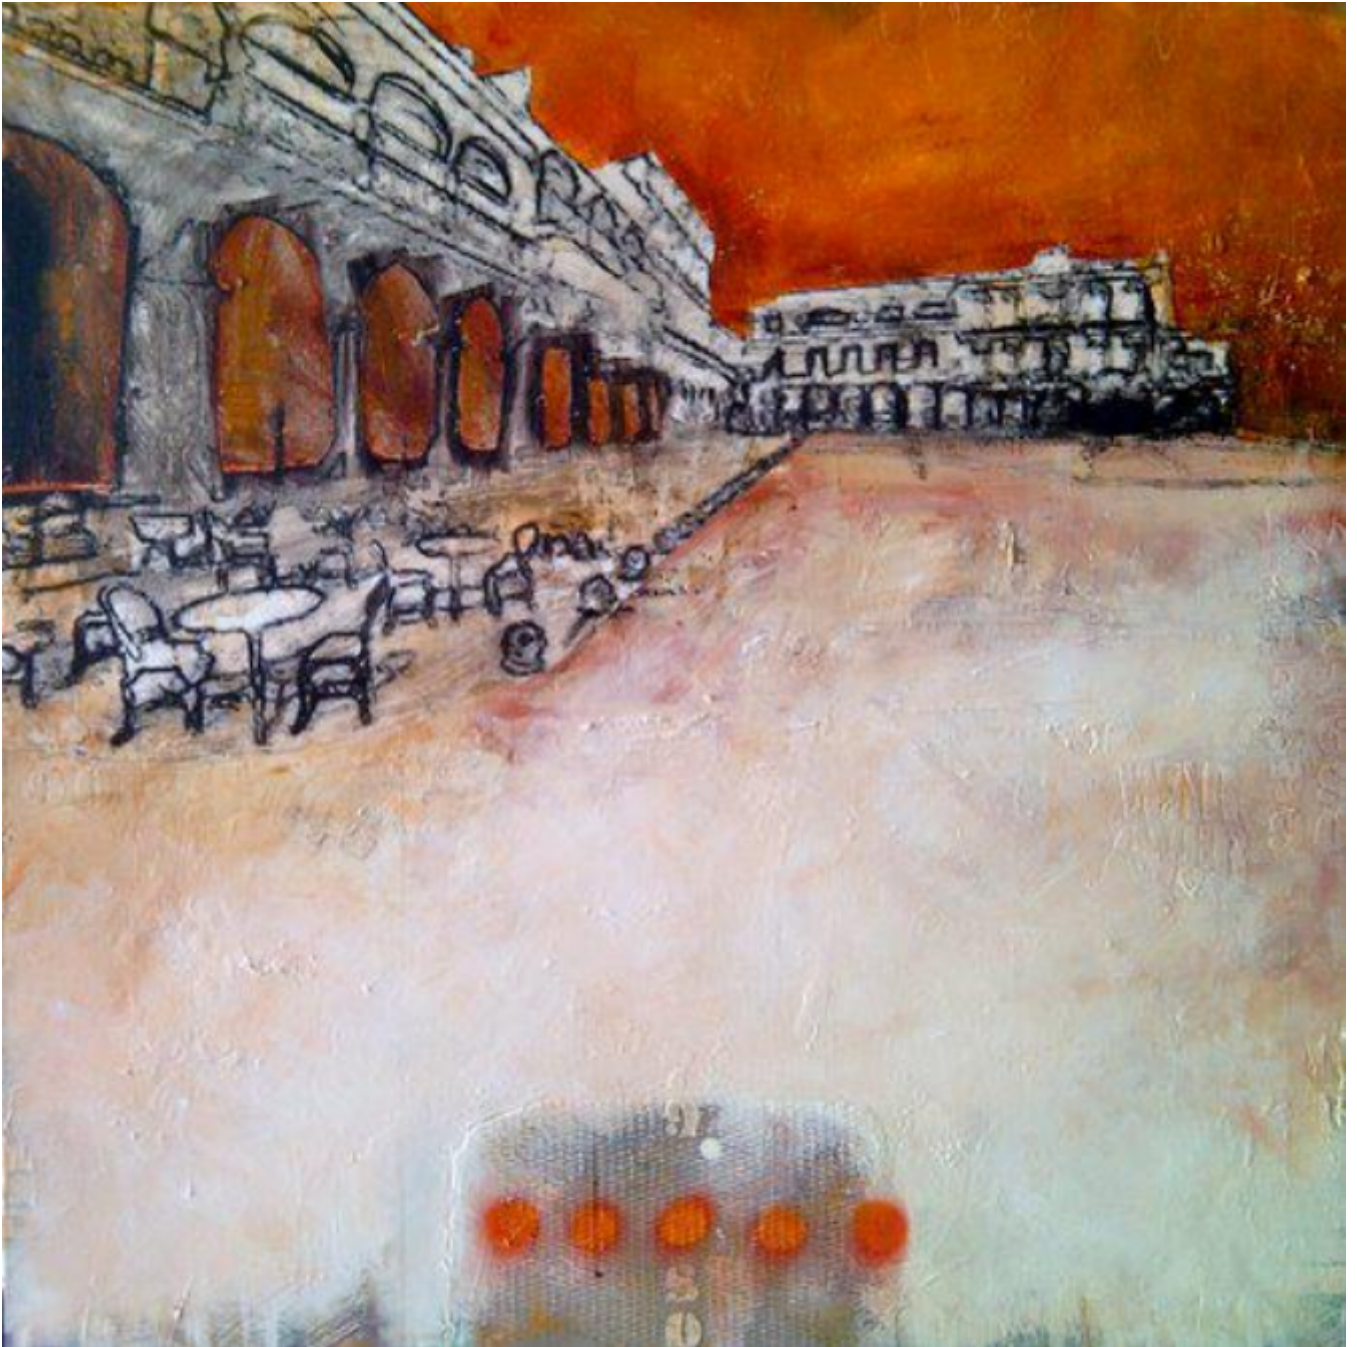

artéria

Au loin

Maryline Lemaitre

Sold

REF: 4241

DESCRIPTION

SOLD

Dimensions: 40x40 inches / 102x102 cm