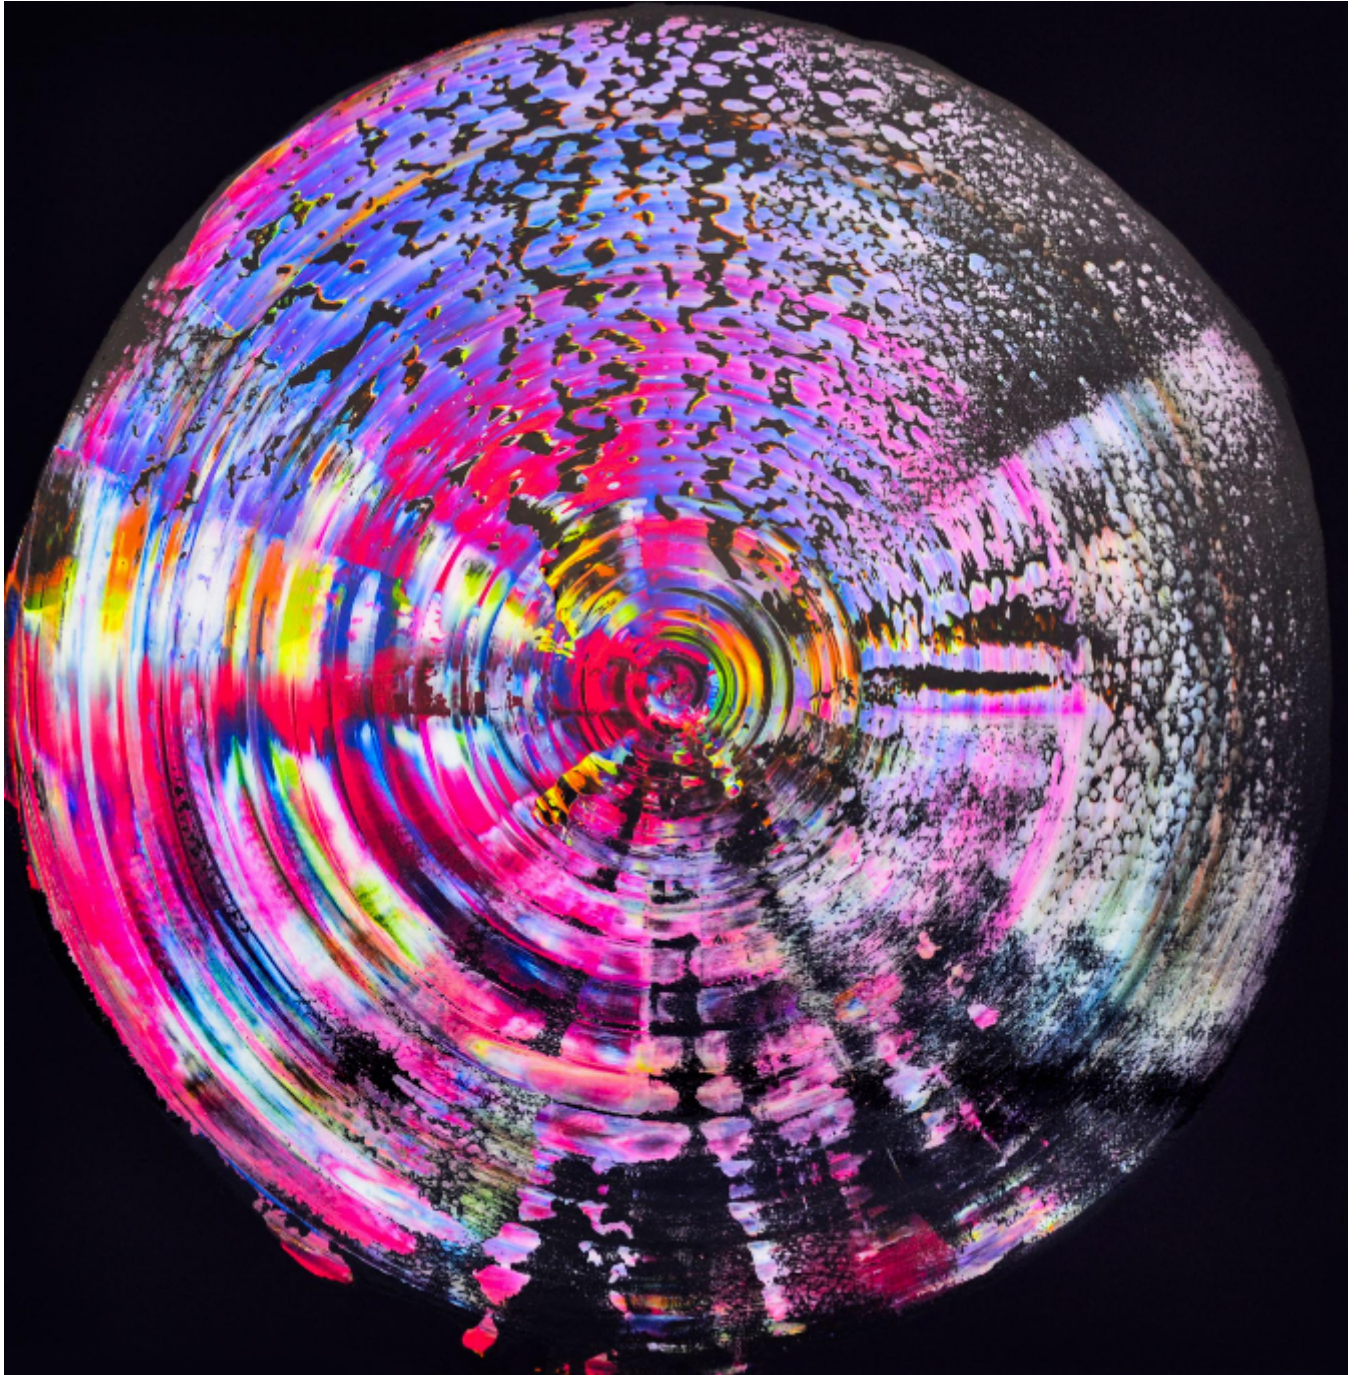

artéria

---

Spectrum

Isabelle Beaubien

Sold

REF: 16122

Height: 122 cm (48")

Width: 122 cm (48")