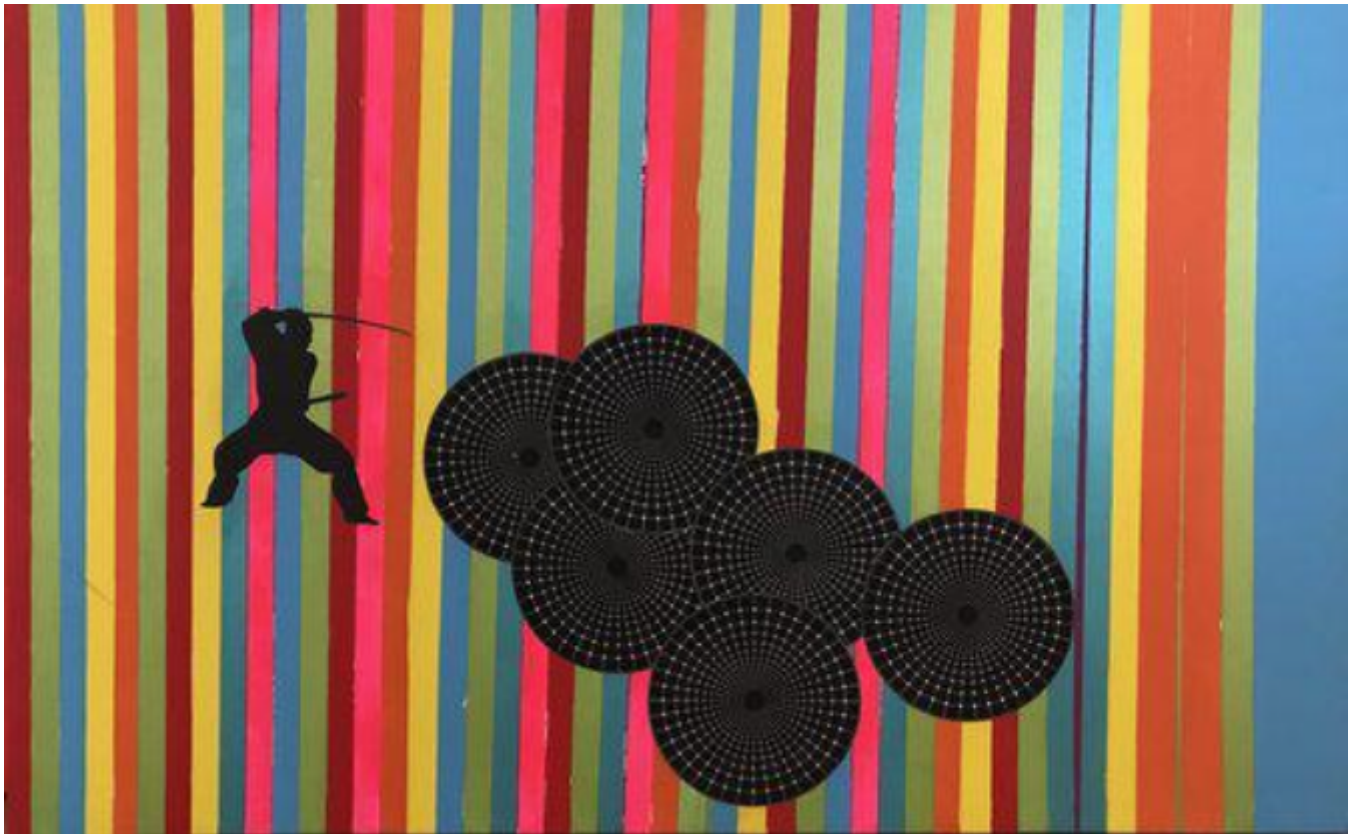

# artéria

**samourai**

Christian Dorey

CA\$1,720 + TAX

REF: 16134

Height: 76.5 cm (30.1")

Width: 122 cm (48")