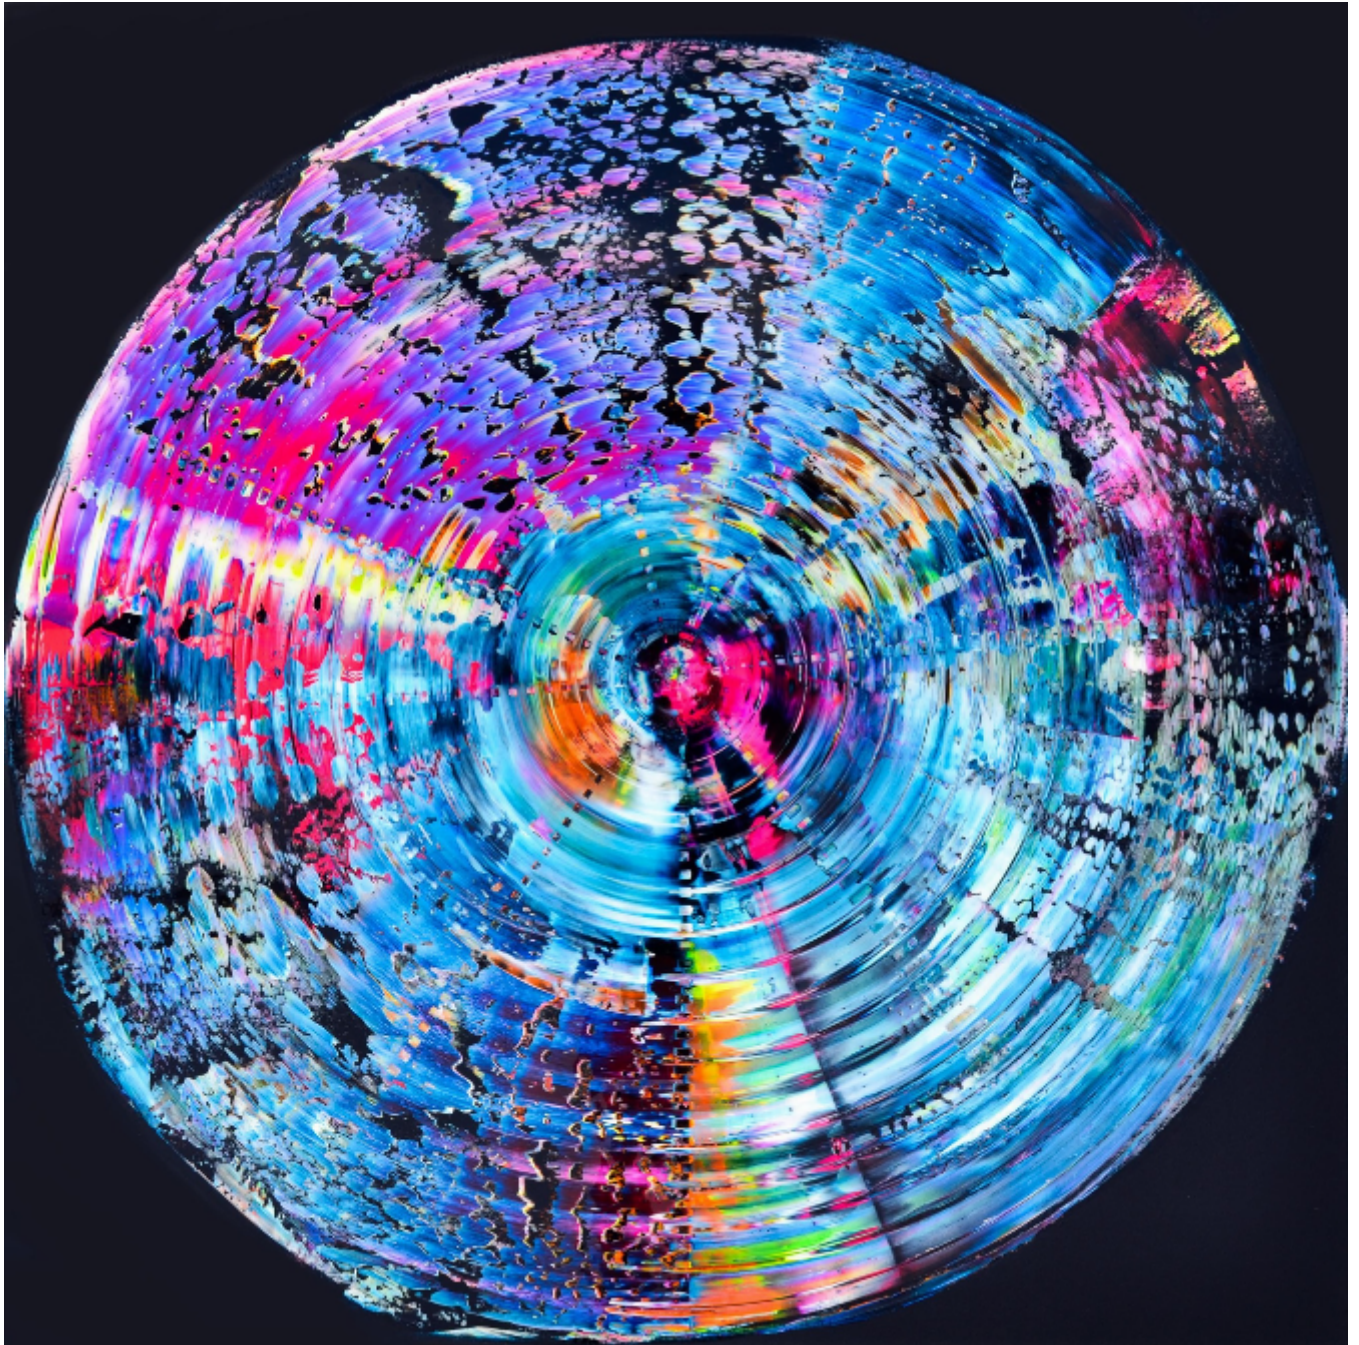

artéria

Night Life

Isabelle Beaubien

Sold

REF: 15190

Height: 122 cm (48")

Width: 122 cm (48")

DESCRIPTION

2018, retouchée 2023

Acrylic and resin on canvas

The darkest night is often the bridge to the brightest tomorrow.

La nuit la plus sombre est souvent un pont pour un lendemain brillant.