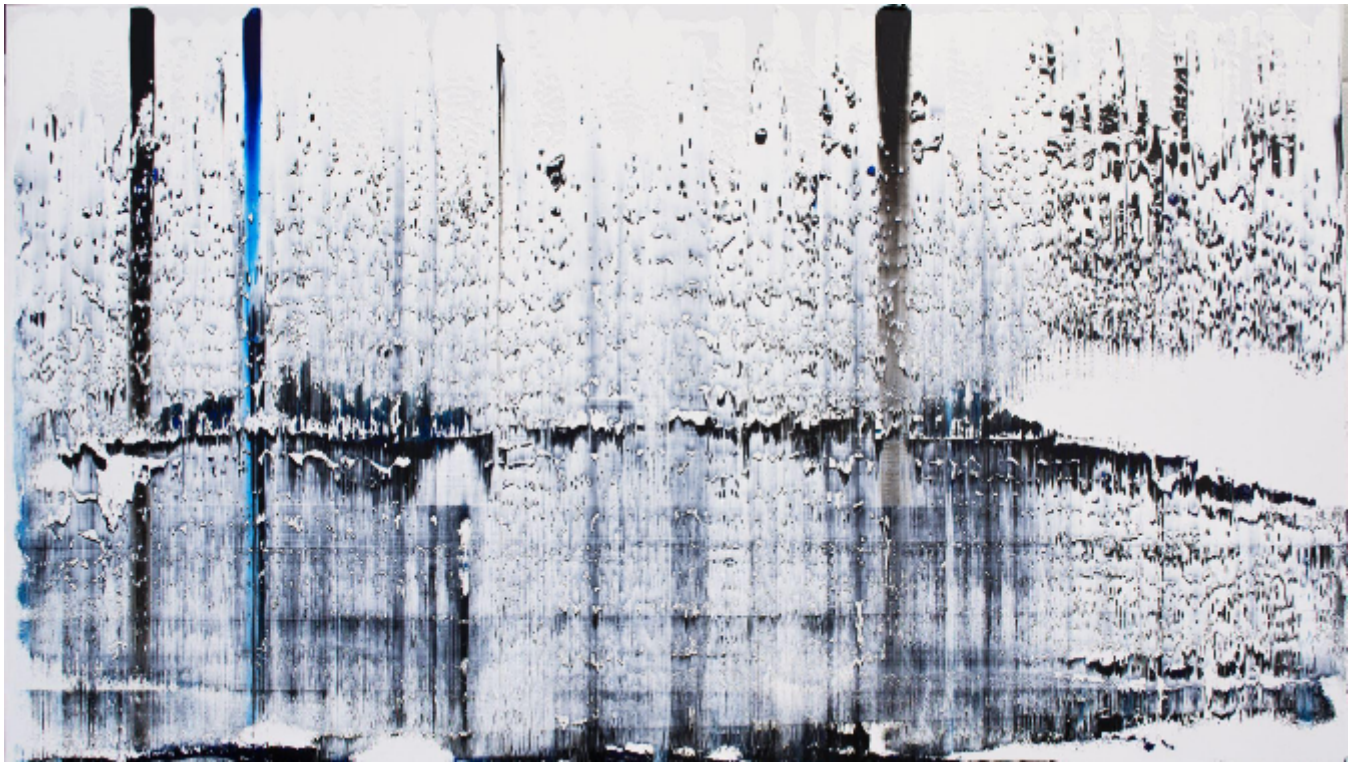

artéria

Long Winter

Isabelle Beaubien

Sold

REF: 16127

Height: 102 cm (40.2")

Width: 183 cm (72")

DESCRIPTION