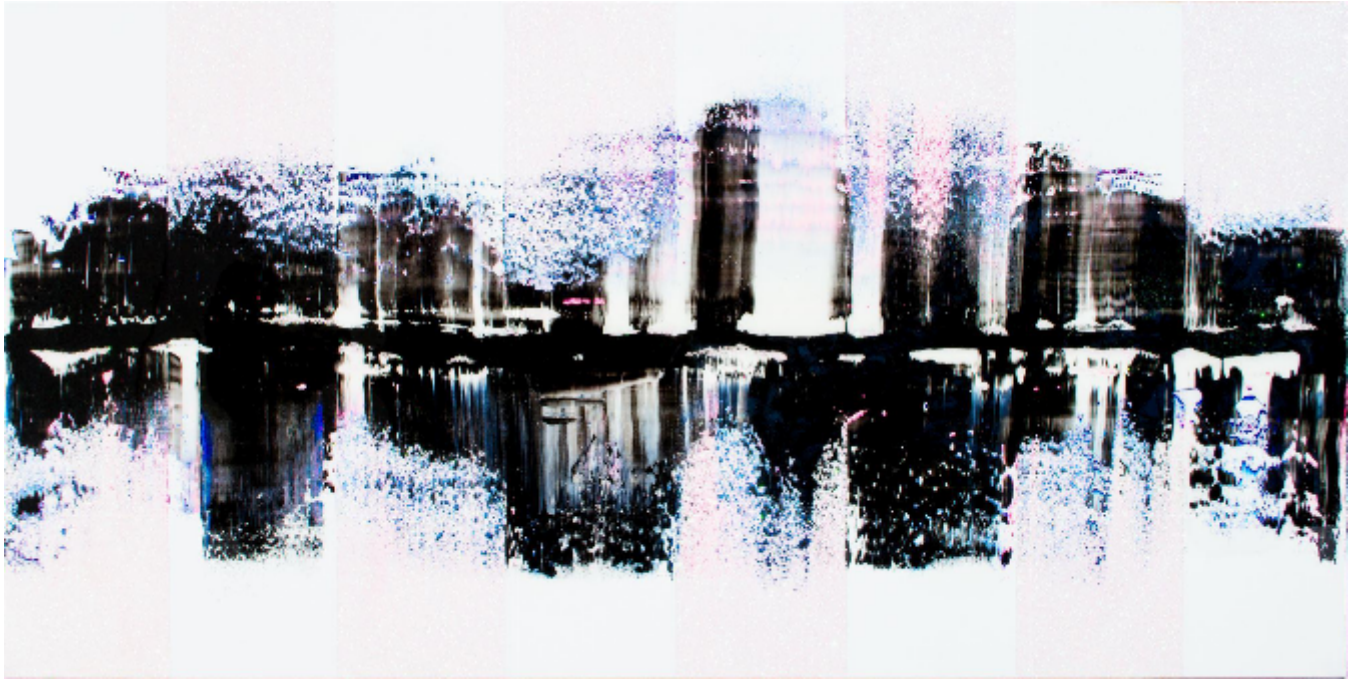

artéria

---

City Skype

Isabelle Beaubien

Sold

REF: 14870

Height: 61 cm (24")

Width: 122 cm (48")

Depth: 4.5 cm (1.8")

## DESCRIPTION

---

Acrylic and resin on canvas