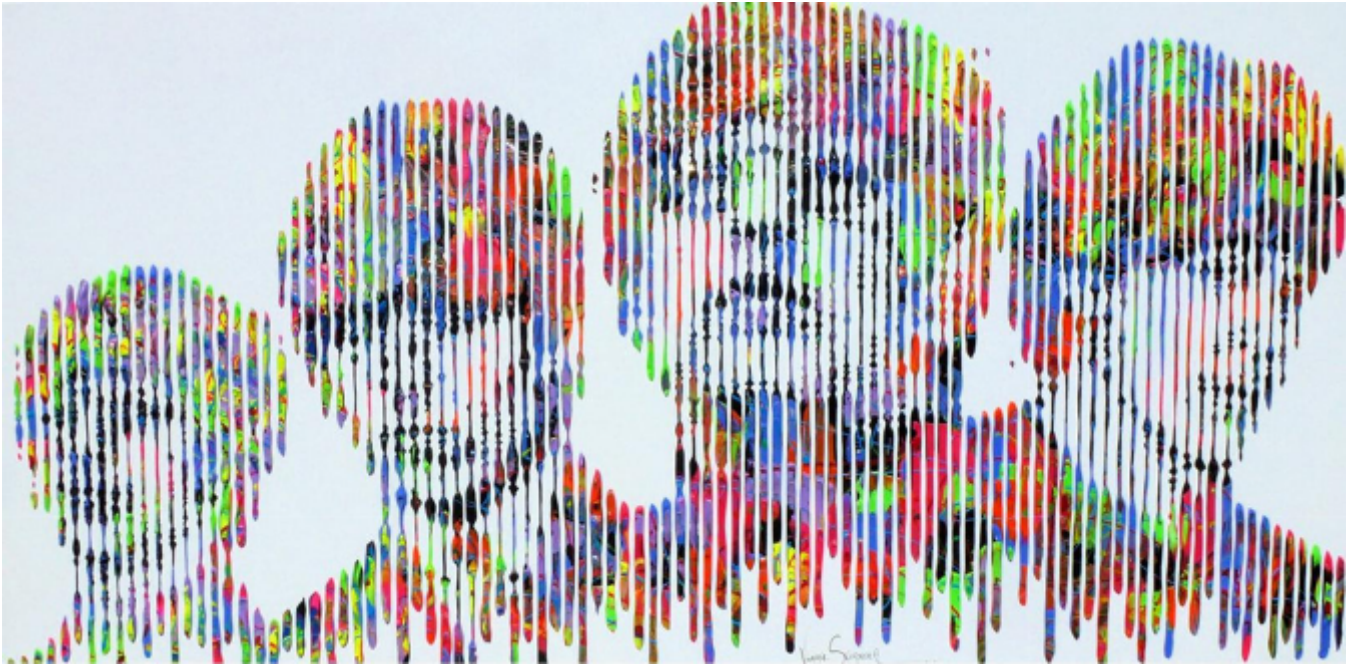

artéria

Across the Universe

Virginie Schroeder

Sold

REF: 14105

Height: 91.5 cm (36")

Width: 183 cm (72")

DESCRIPTION

2017

Acrylic on canvas