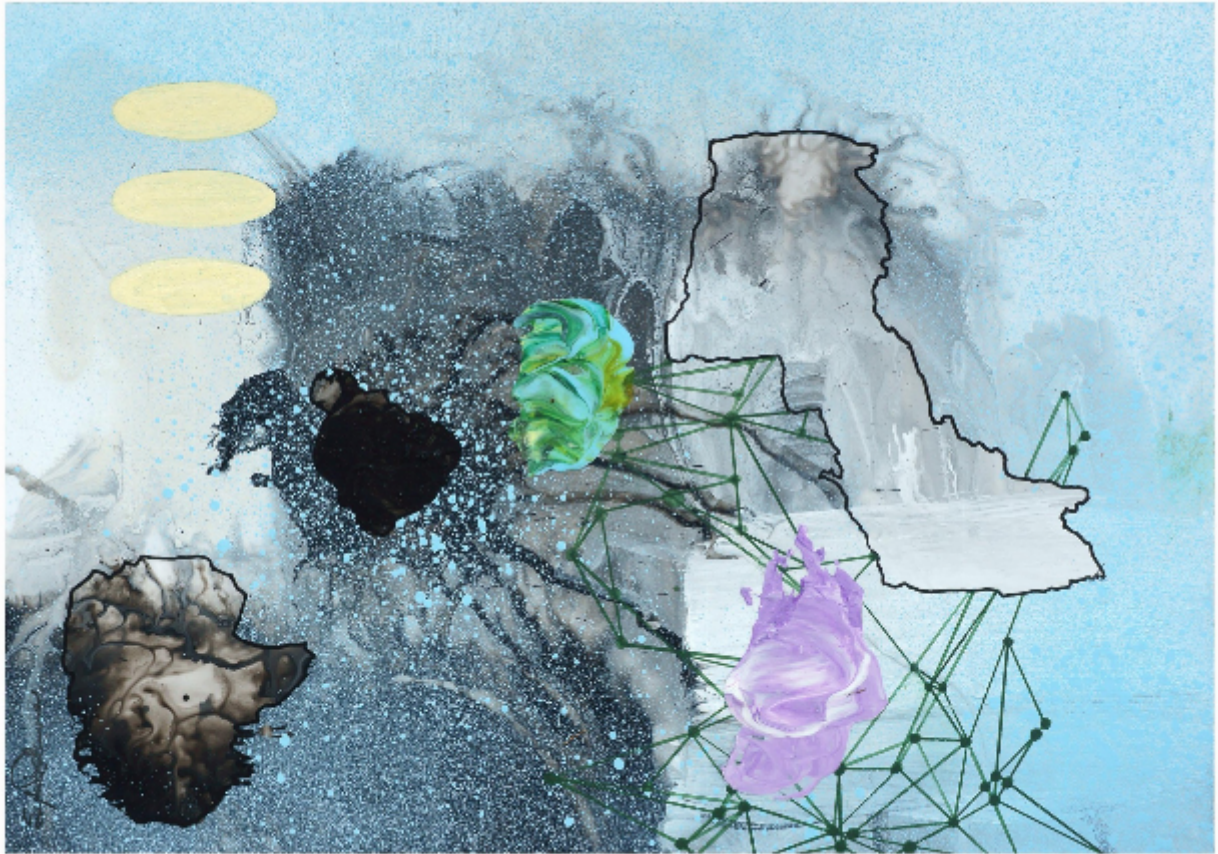

# artéria

A world away

Sylvie Adams

CA\$250 + TAX

REF: 18012

Height: 18 cm (7.1")

Width: 25.5 cm (10")

## DESCRIPTION

---

Acrylic, spray paint, India ink on paper  
2020