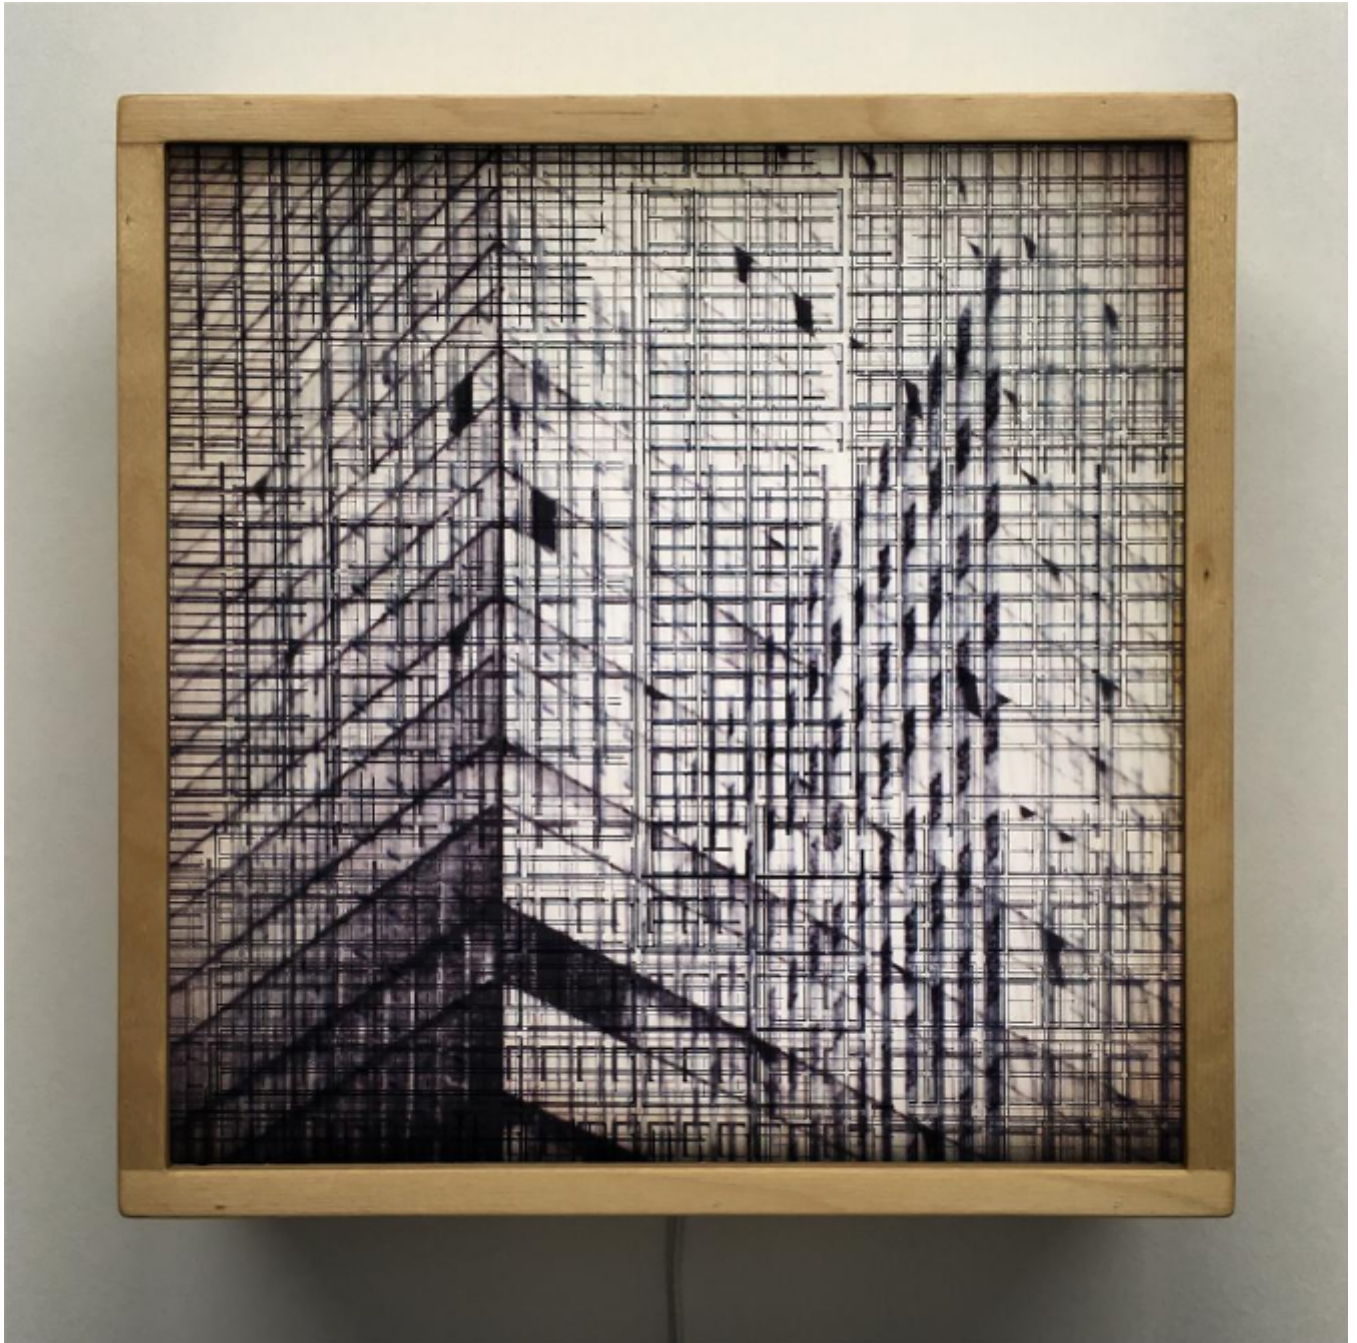

artéria

Structural Forms

Hugo Cantin

Sold

REF: 15591

Height: 28 cm (11")

Width: 28 cm (11")

DESCRIPTION

2019
1/25
Serie Mid-Century
Ephemera
Birch Plywood
Frame