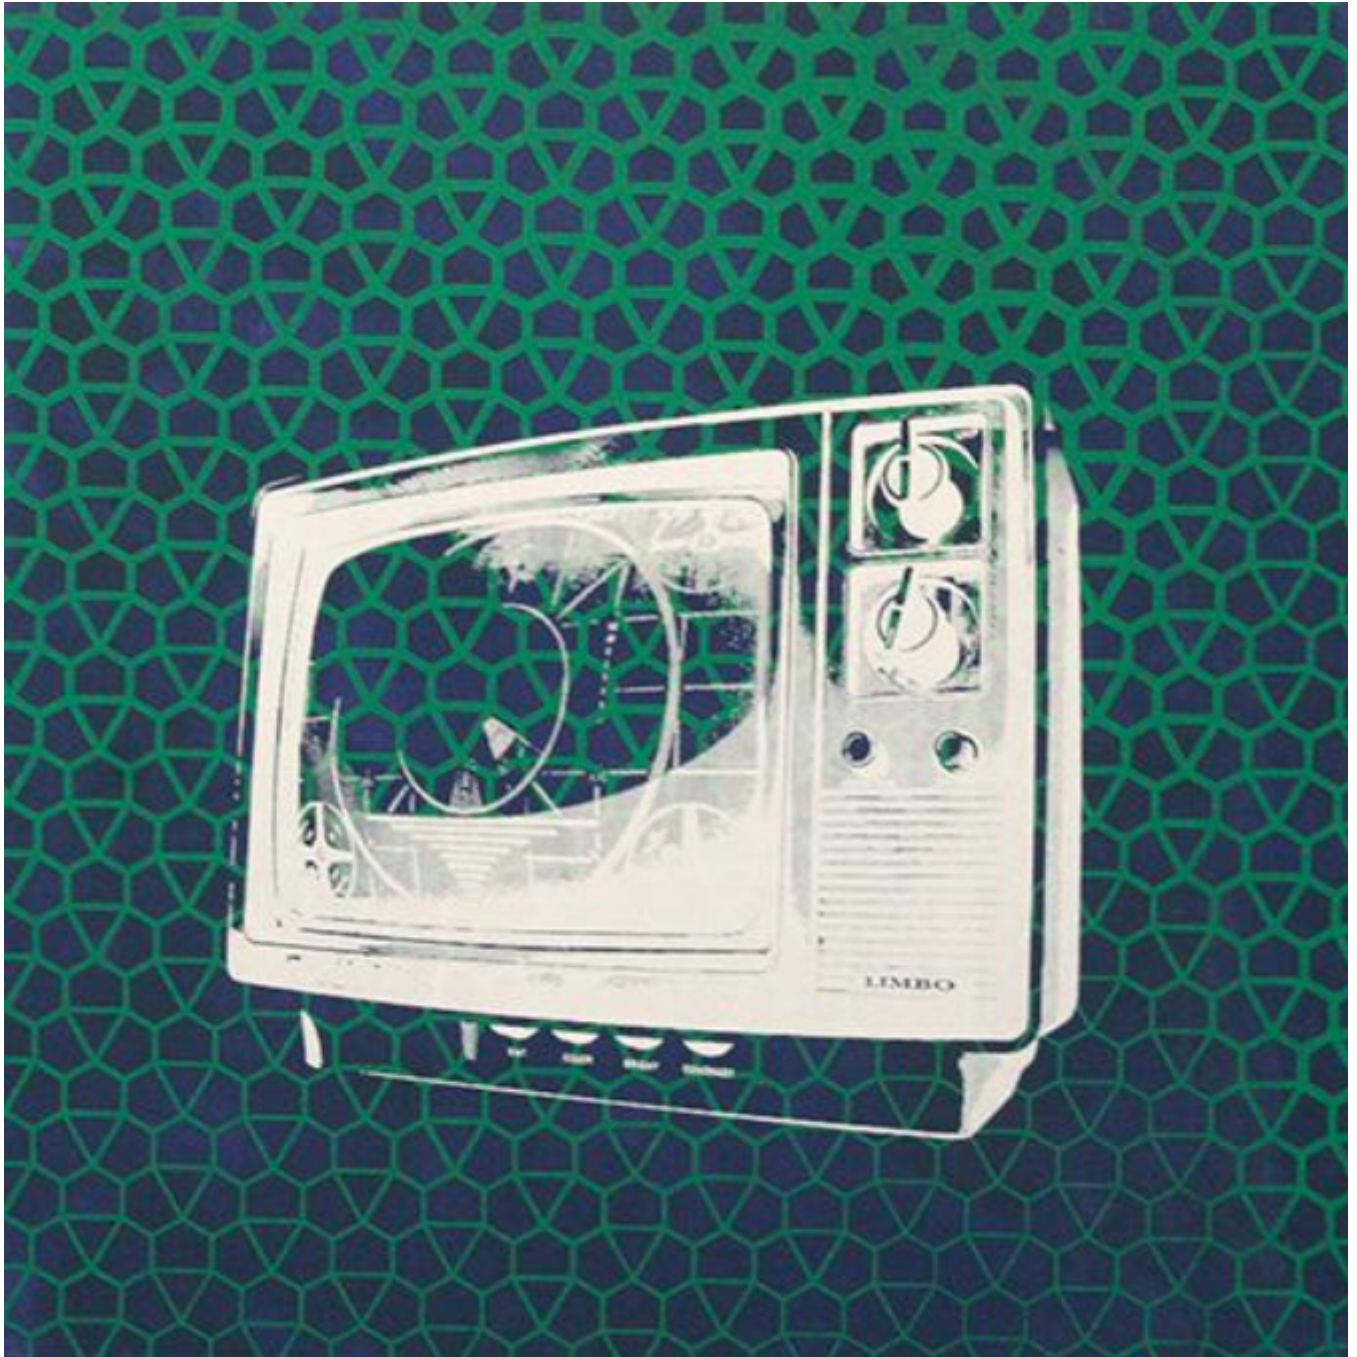

artéria

TV on purple

Limbo

Sold

REF: 9754

Height: 61 cm (24")

Width: 61 cm (24")

DESCRIPTION