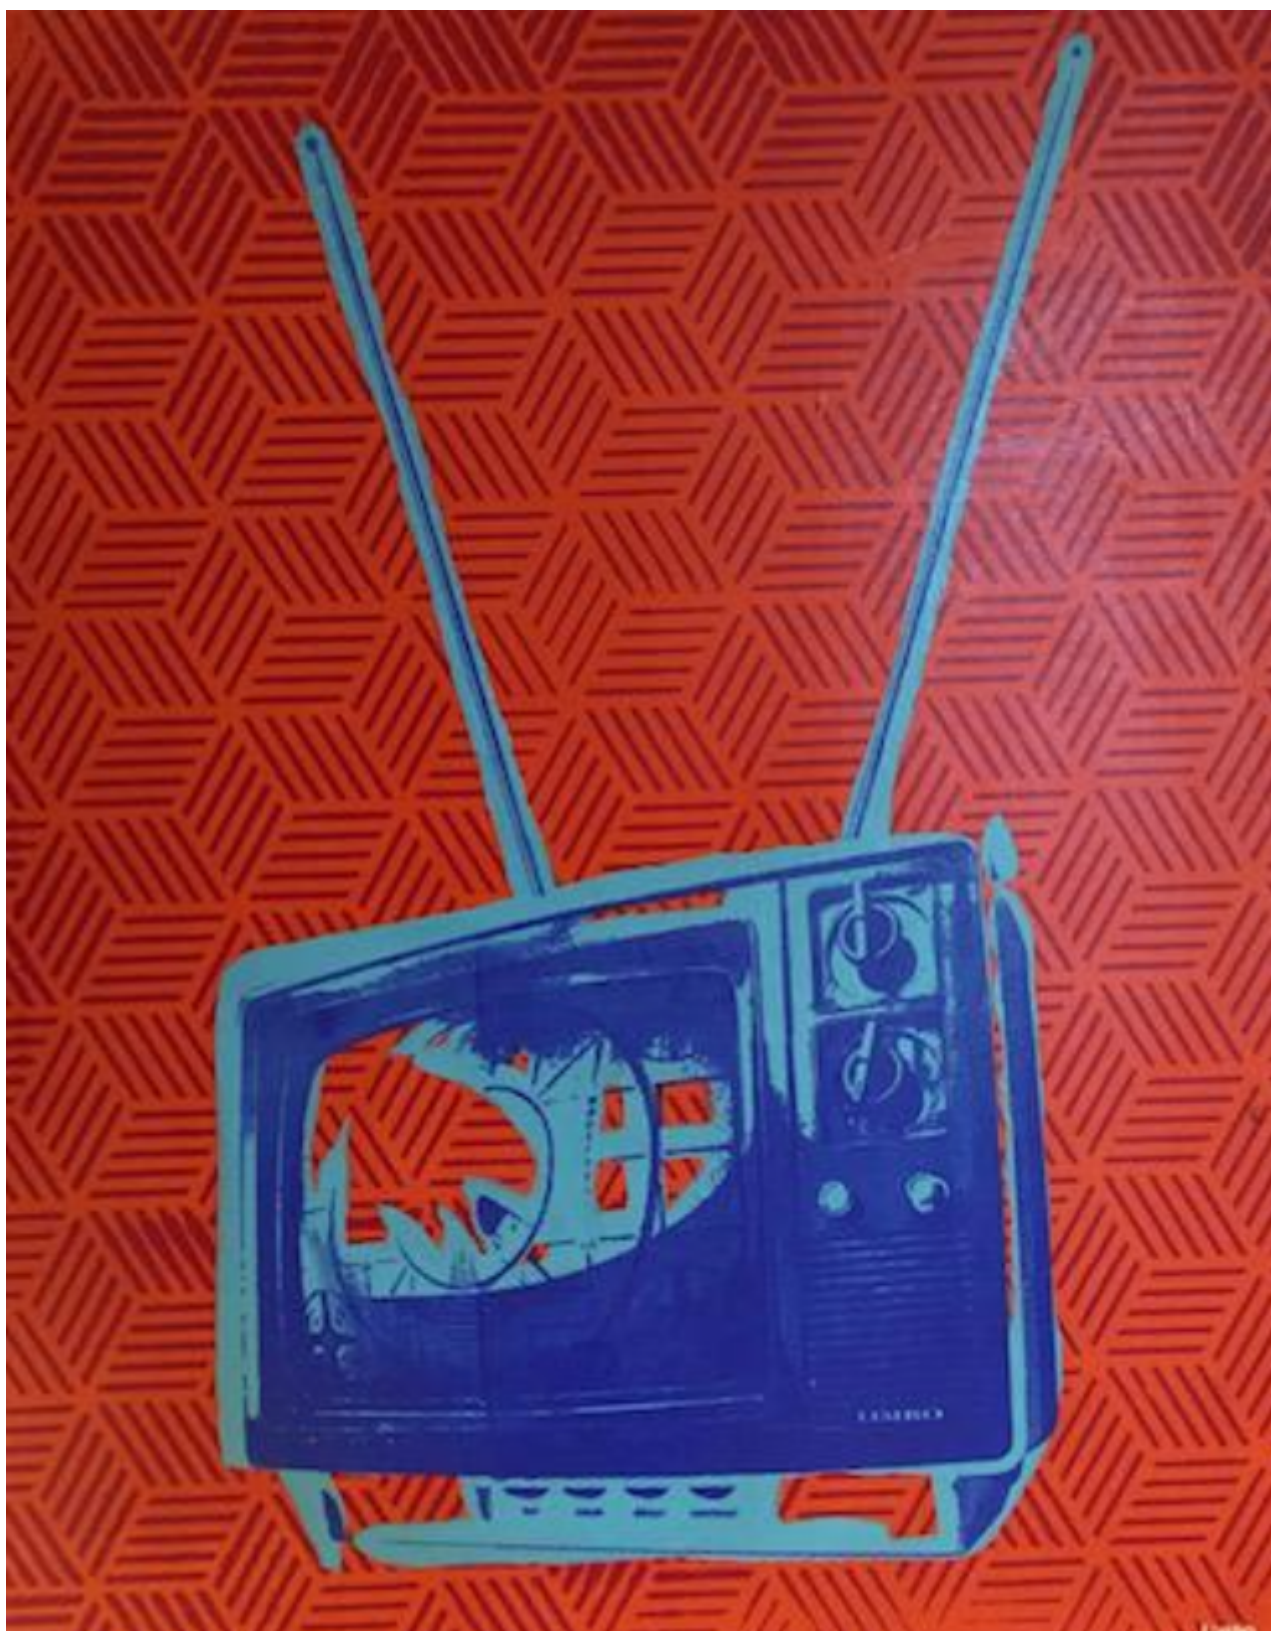

artéria

TV on orange

Limbo

Sold

REF: 11683

## DESCRIPTION

---

2015

SOLD

Dimensions: 30x24 inches / 76x61 cm