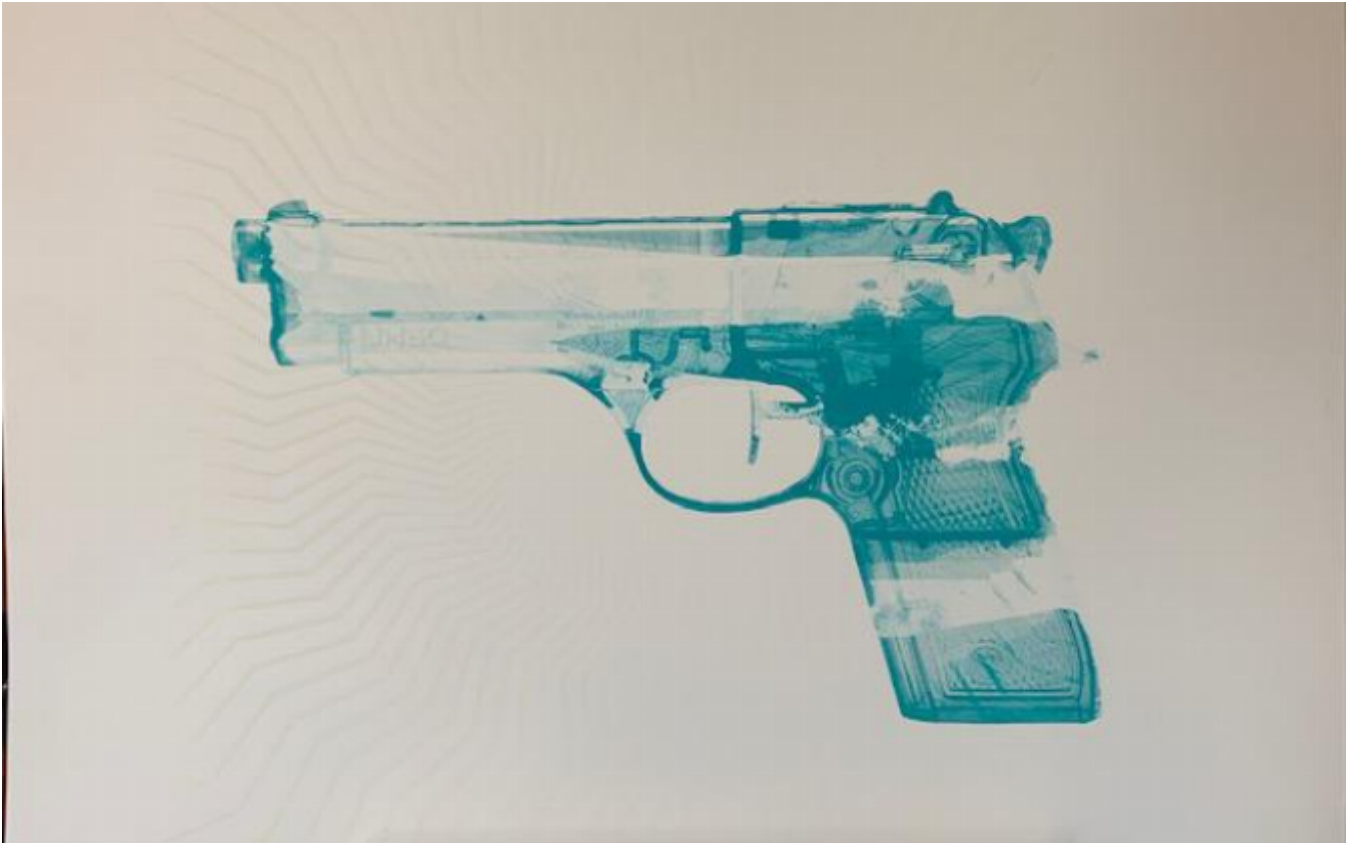

artéria

Turquoise Gun

Limbo

Sold

REF: 16539

Height: 66 cm (26")

Width: 101.5 cm (40")

DESCRIPTION
