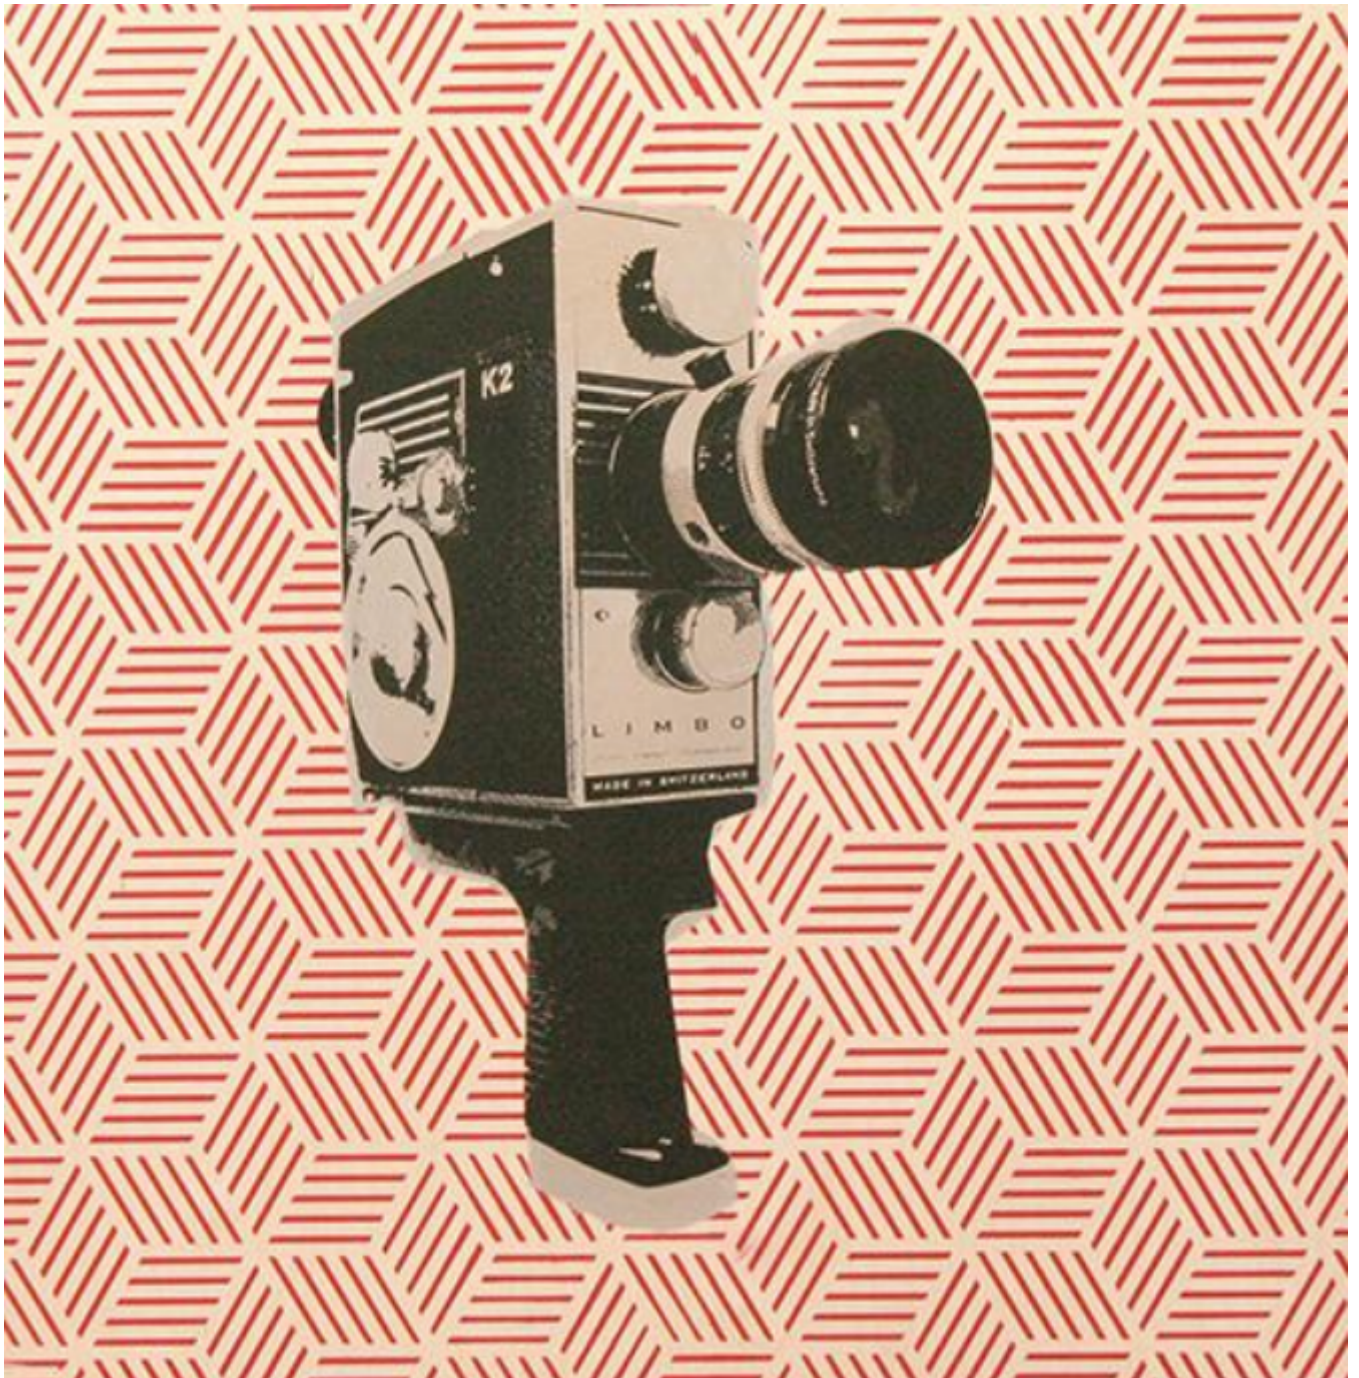

artéria

Camera on wood - red

Limbo

Sold

REF: 9739

## DESCRIPTION

---

2015

SOLD

Dimensions: 24x24 inches / 61x61 cm