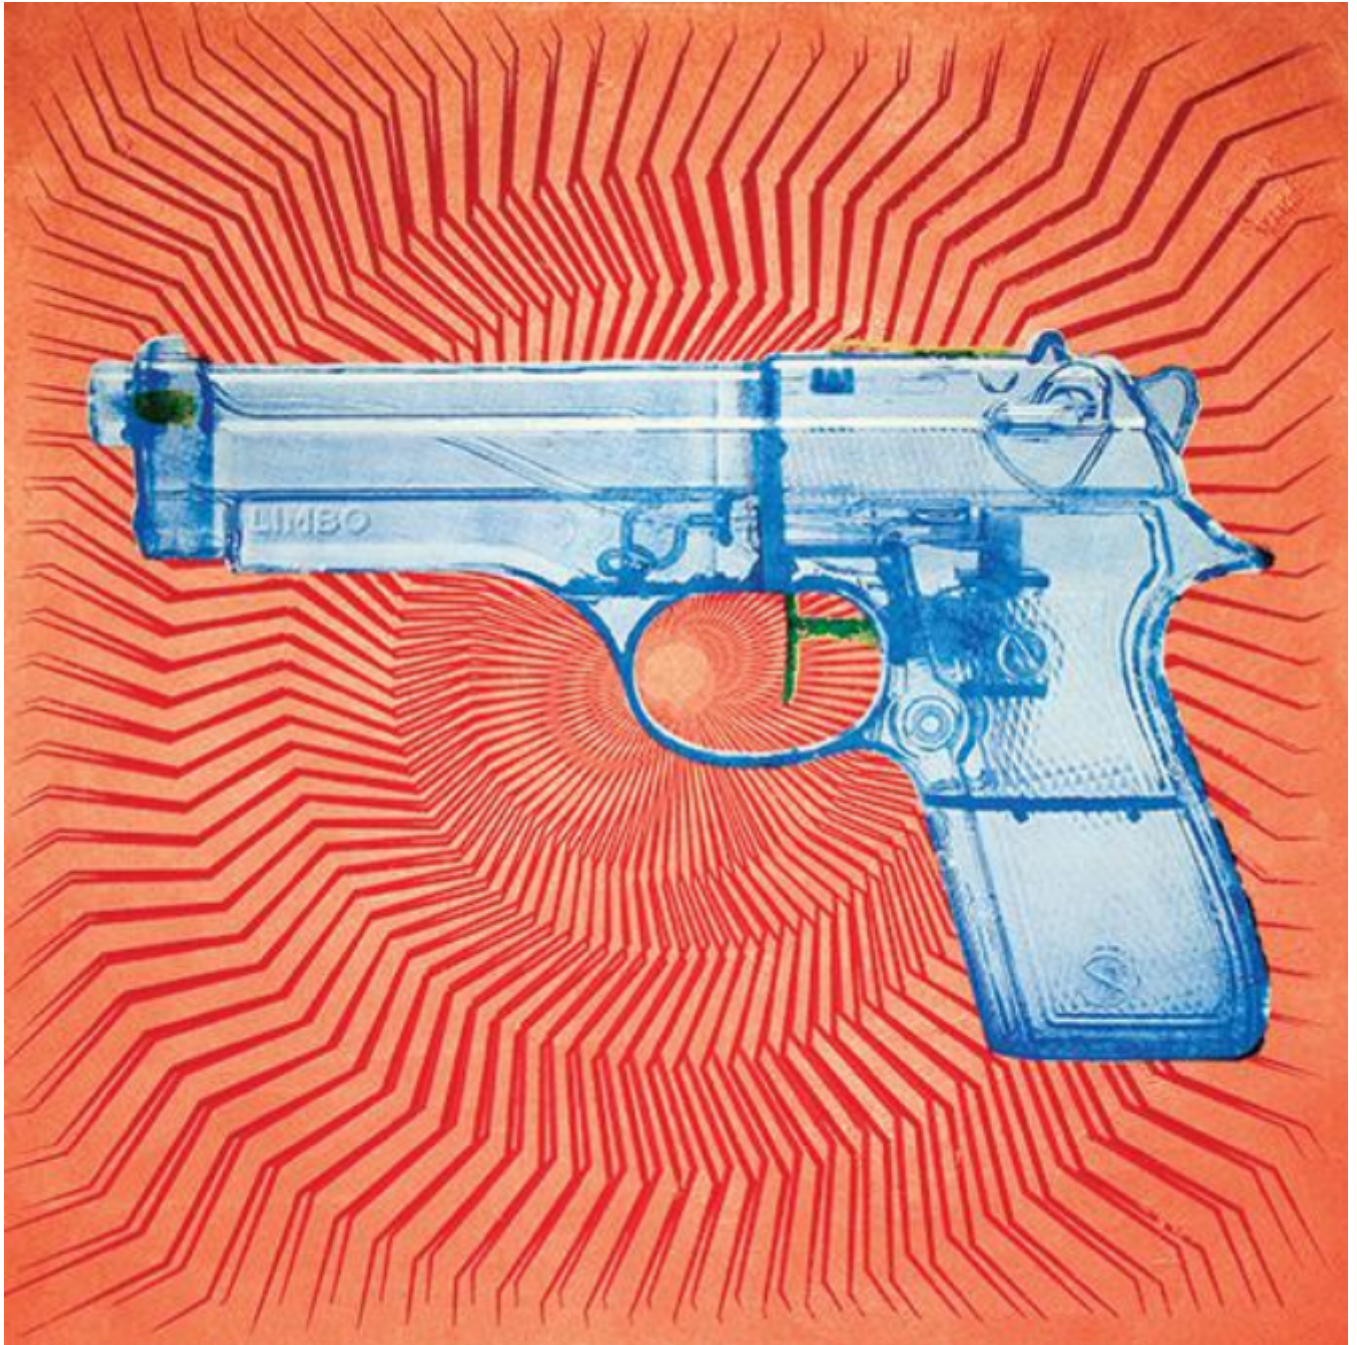

artéria

Blue water pistol

Limbo

Sold

REF: 10376

## DESCRIPTION

---

2015

SOLD

Dimensions: 30x30 inches / 76x76 cm