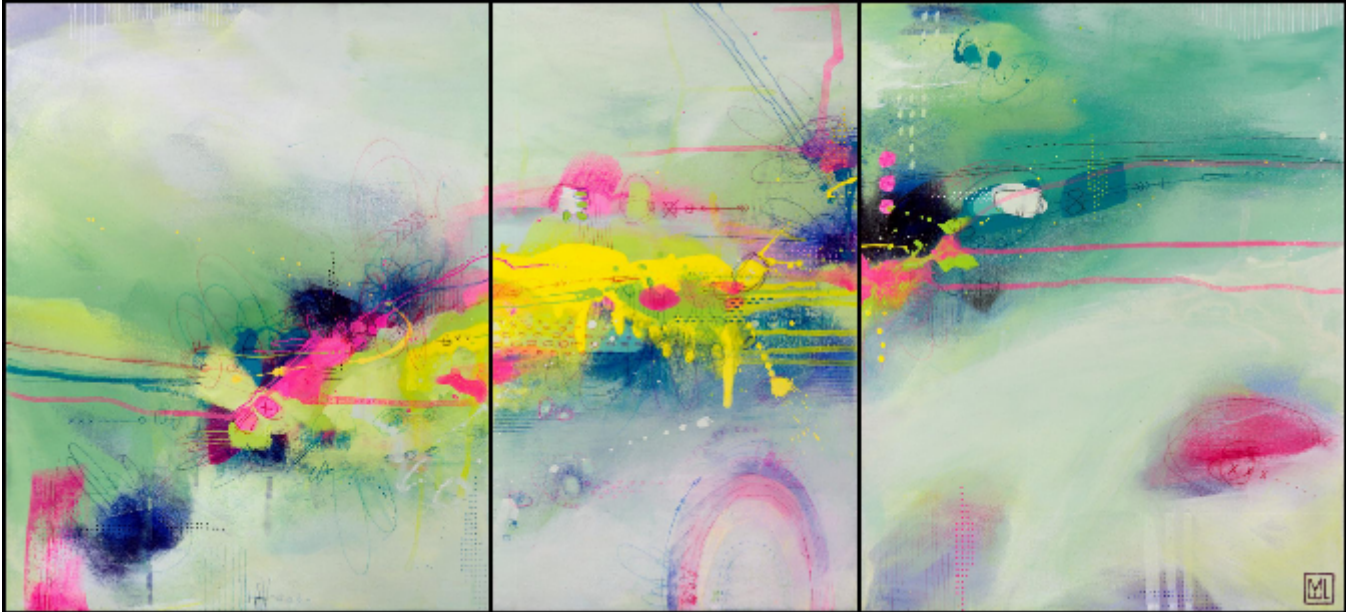

artéria

Starshine #2

Marie-Ève Lachance

Sold

REF: 19581

Height: 111.72 cm (44")

Width: 50.78 cm (20")

DESCRIPTION

Tryptich 2 X (16" X 20") + 1 X (12" X 20")