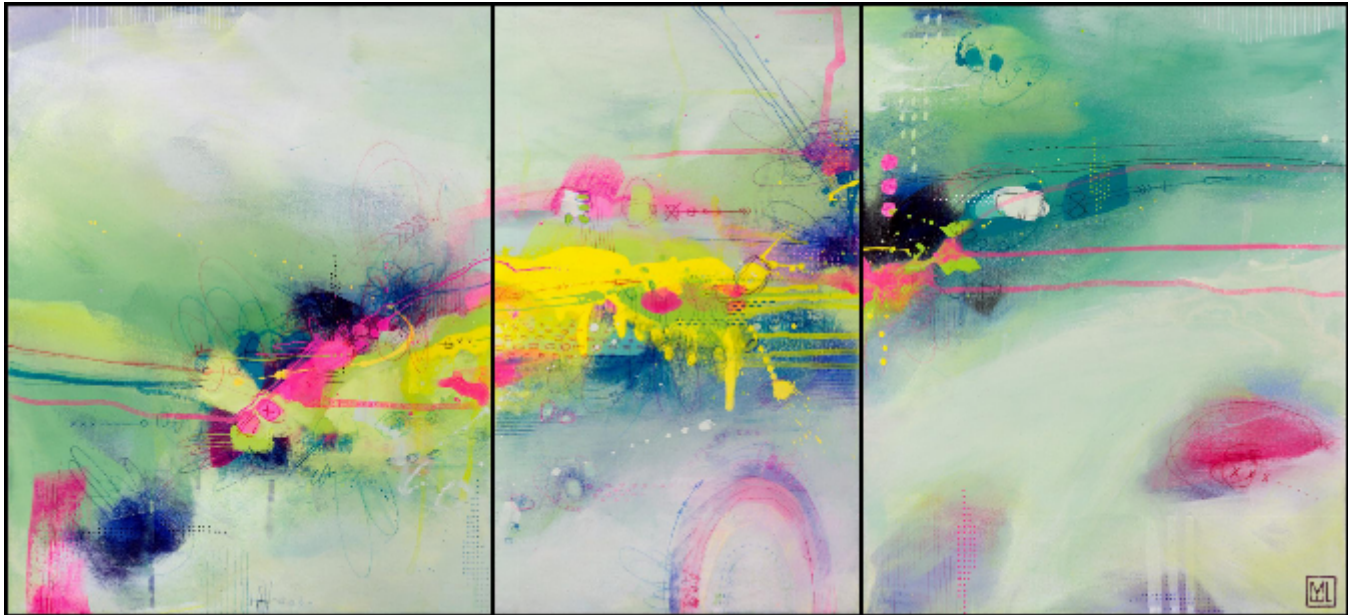

artéria

Starshine #2

Marie-Ève Lachance

Sold

REF: 19581

Height: 111.72 cm (44")

Width: 50.78 cm (20")

DESCRIPTION

Tryptich 2 X (16" X 20") + 1 X (12" X 20")