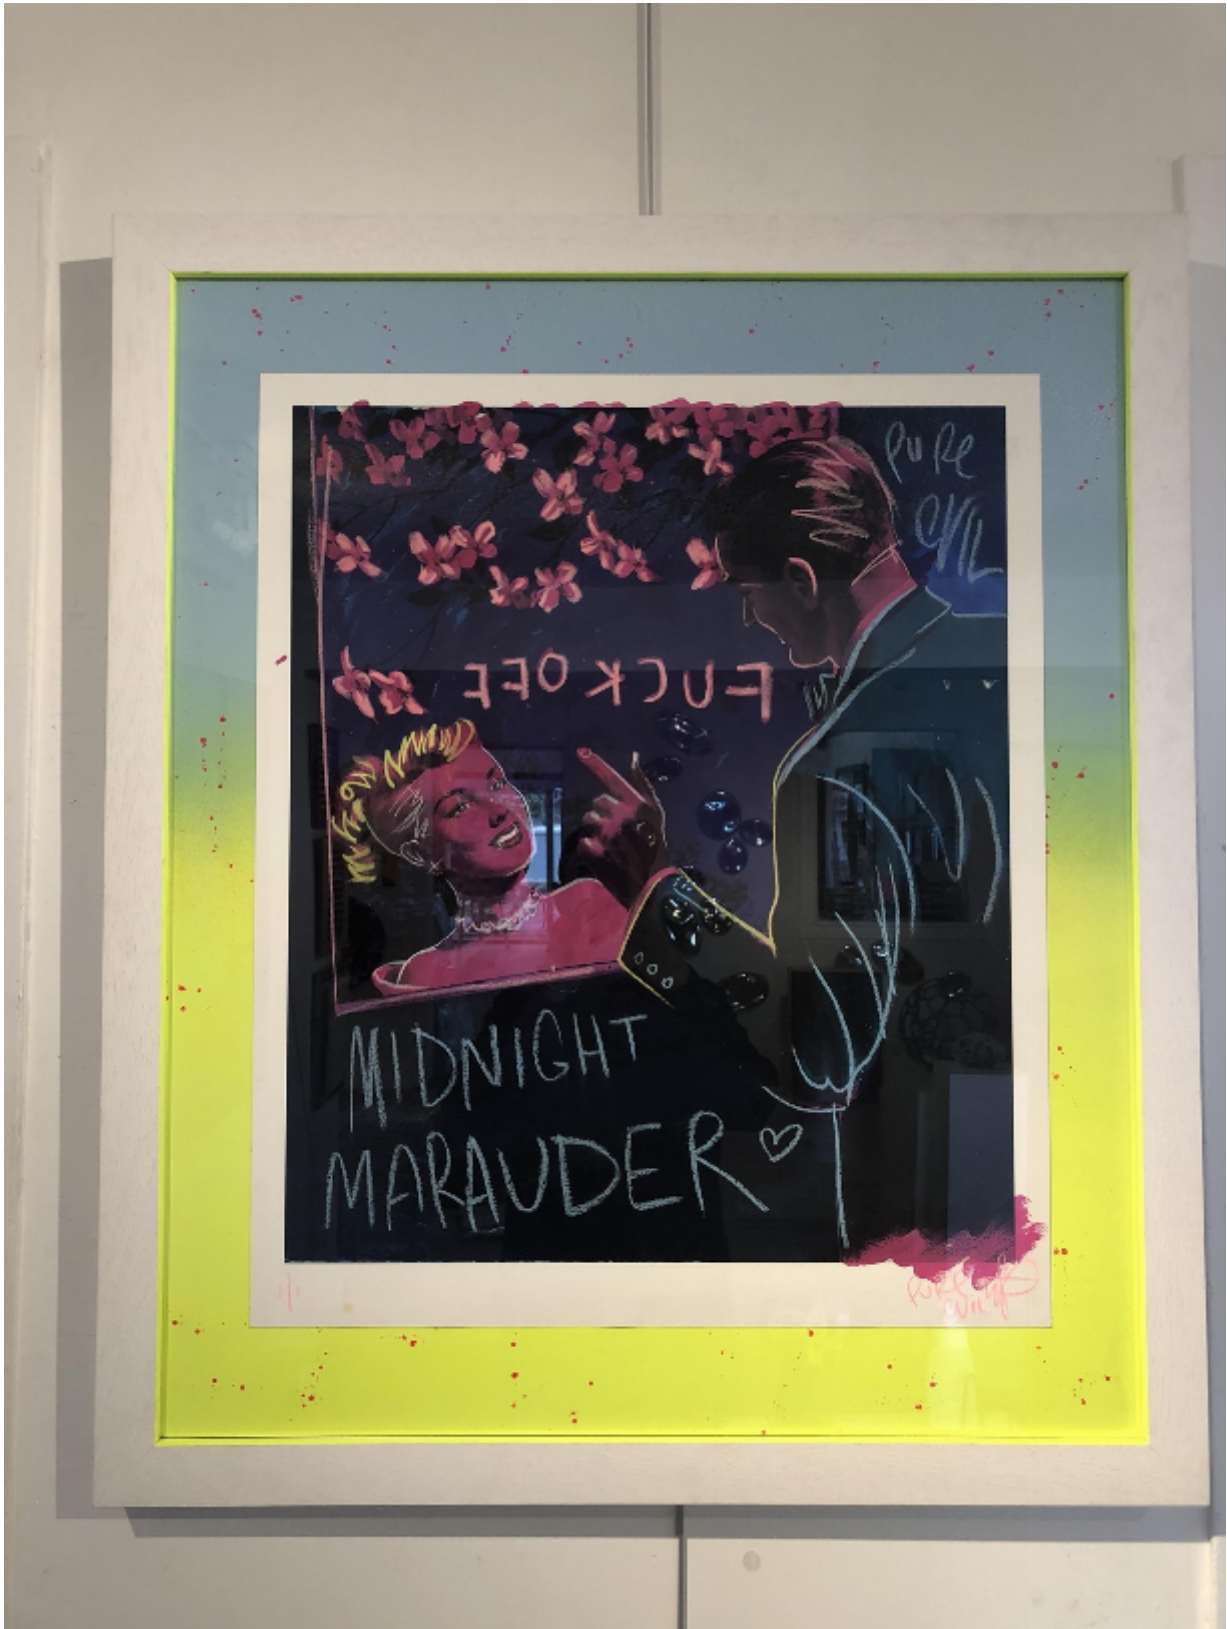

# artéria

After a couple of Limoncello's .....

"Pure Evil"

CA\$1,675 + TAX

REF: 18845

Height: 99.02 cm (39")

Width: 83.79 cm (33")

## DESCRIPTION

---

Giclee print with Canon ink over painting and Japanese chalk handfinishing

Frame handfinished with glowing edge flavoured with limoncello (not really)

300gsm hannemuhle paper

74 cm x 61 cm