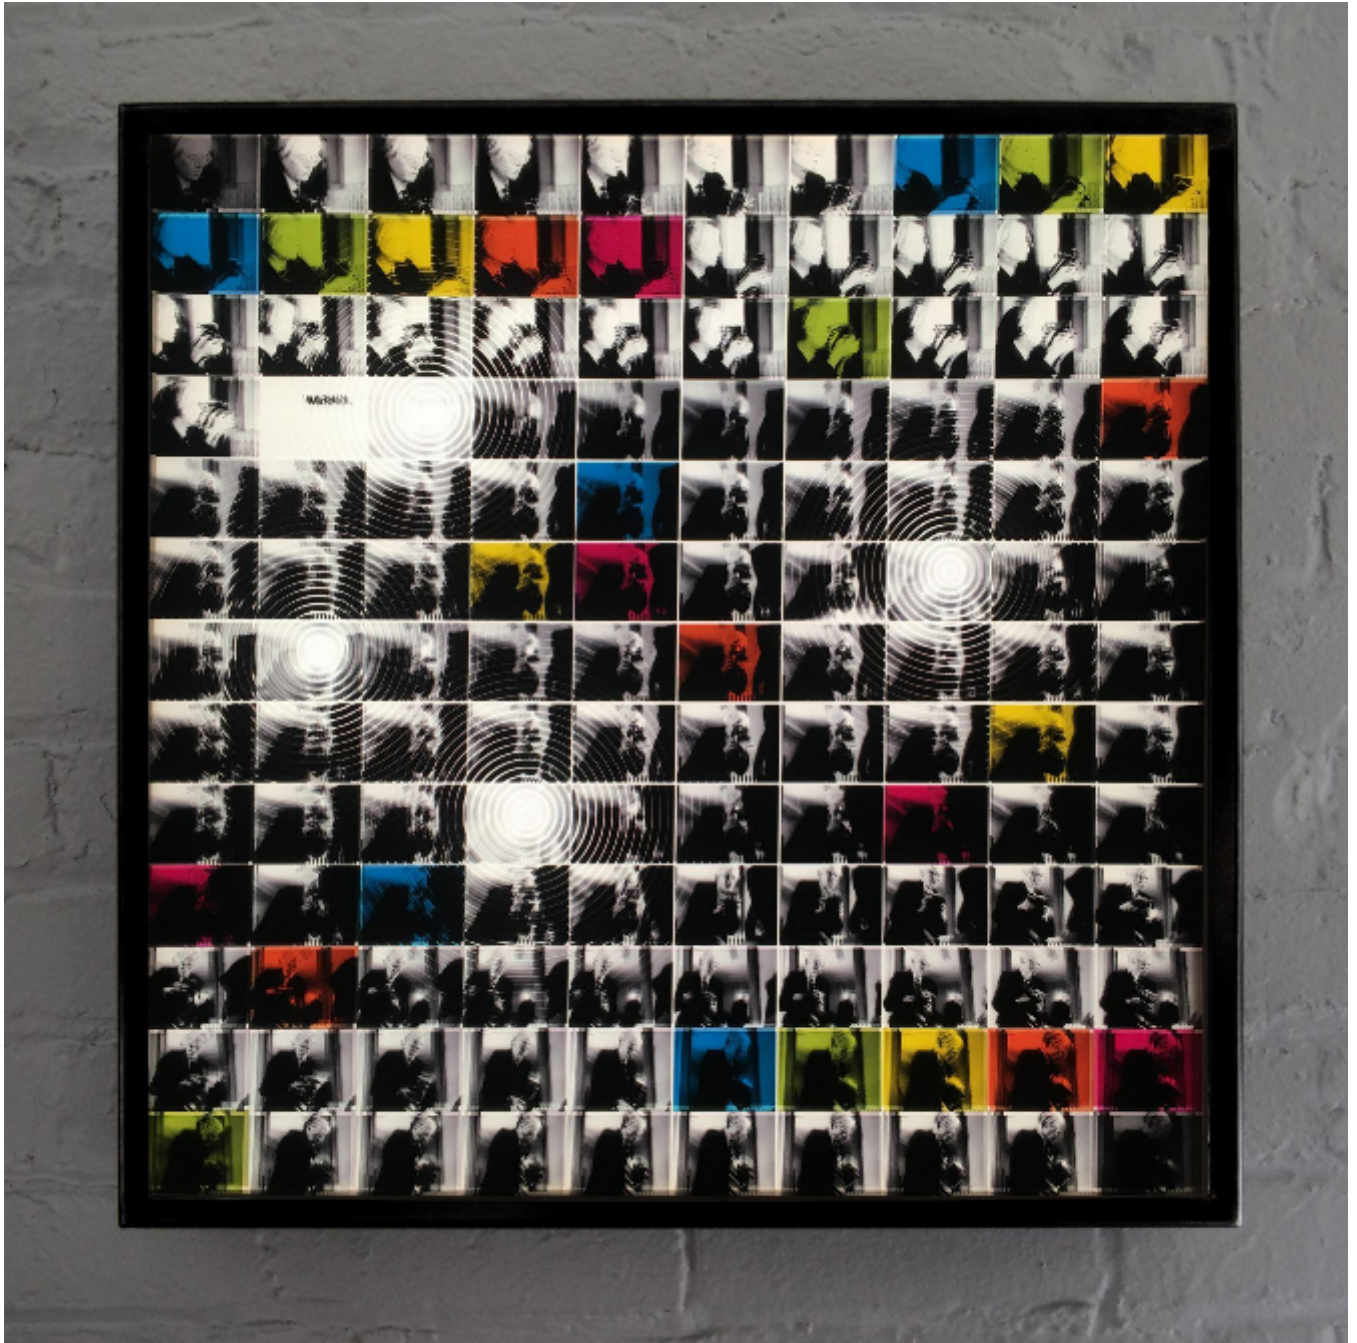

artéria

Warhol Shooting, Polaroids

Hugo Cantin

Sold

REF: 14803

Height: 51 cm (20.1")

Width: 51 cm (20.1")

DESCRIPTION

Light Box /Double Print on Acrylic
Serie Cinema Grid, Metal frame + black coating
Edition 2/5