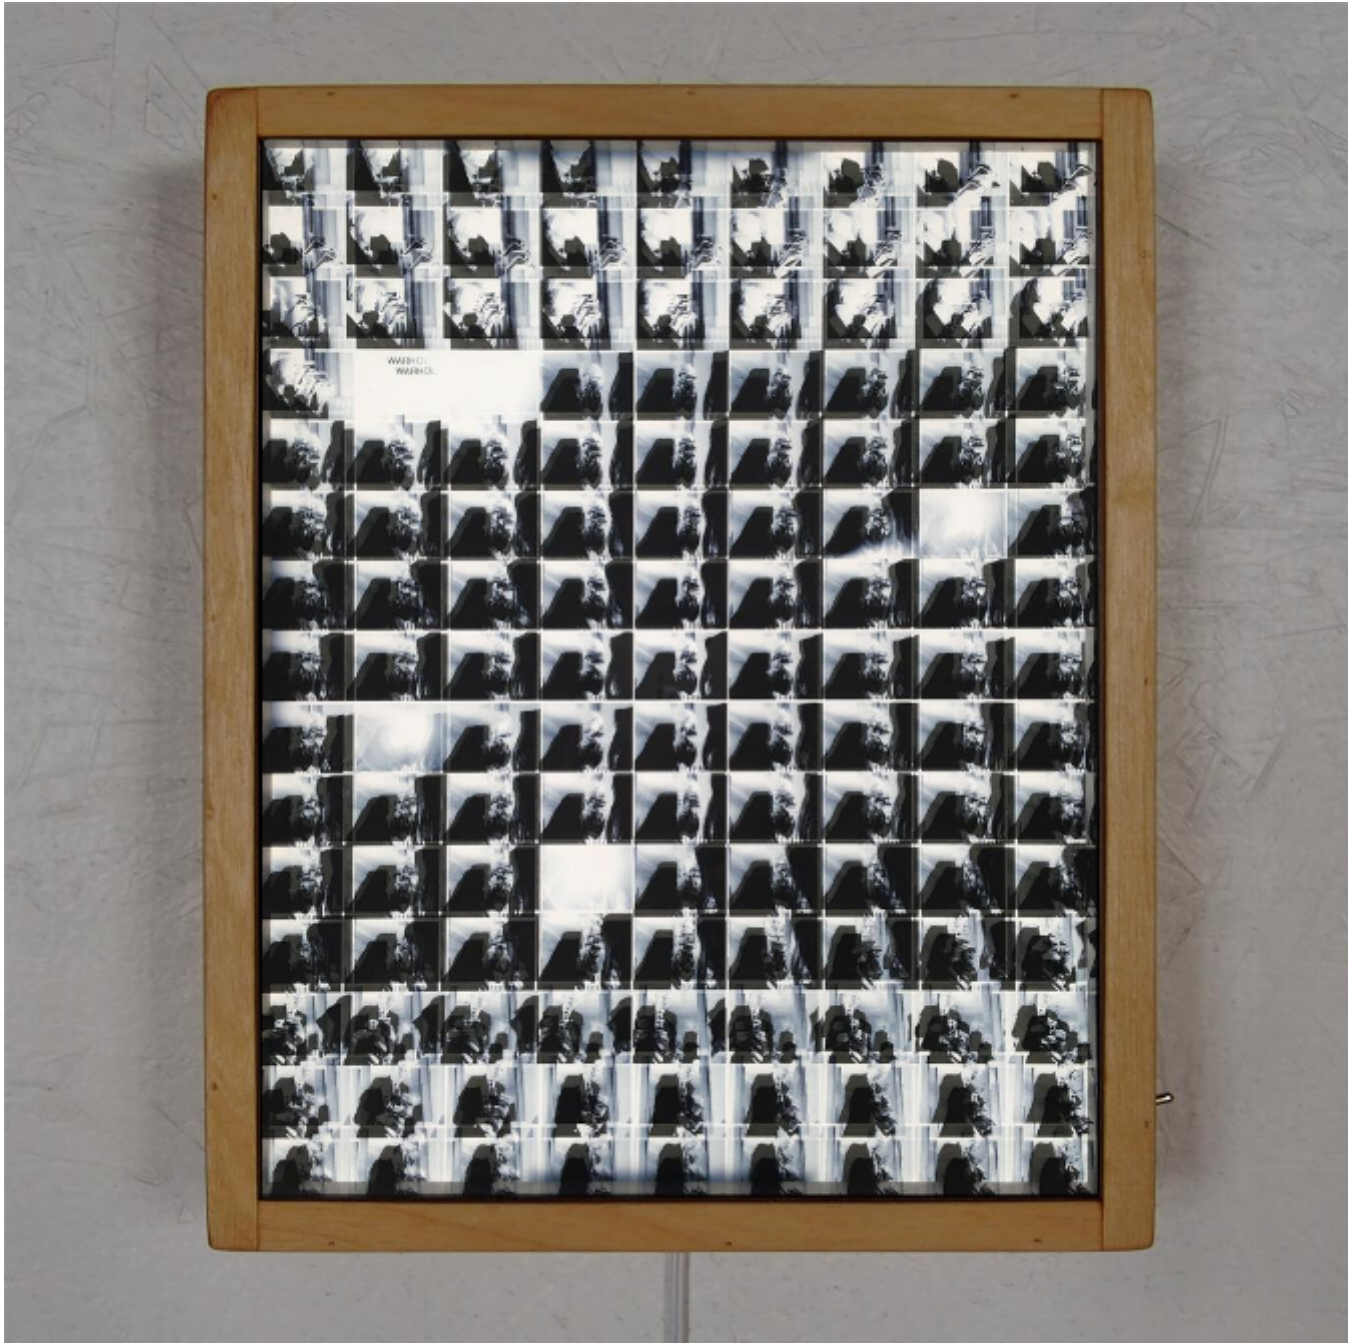

artéria

Warhol Shooting Polaroids

Hugo Cantin

Sold

REF: 14533

Height: 28 cm (11")

Width: 23 cm (9.1")

DESCRIPTION

2017
Serie Cinema Grid
Light Box / Double Prints on Acetate, Birch Plywood Frame
Edition 3/25