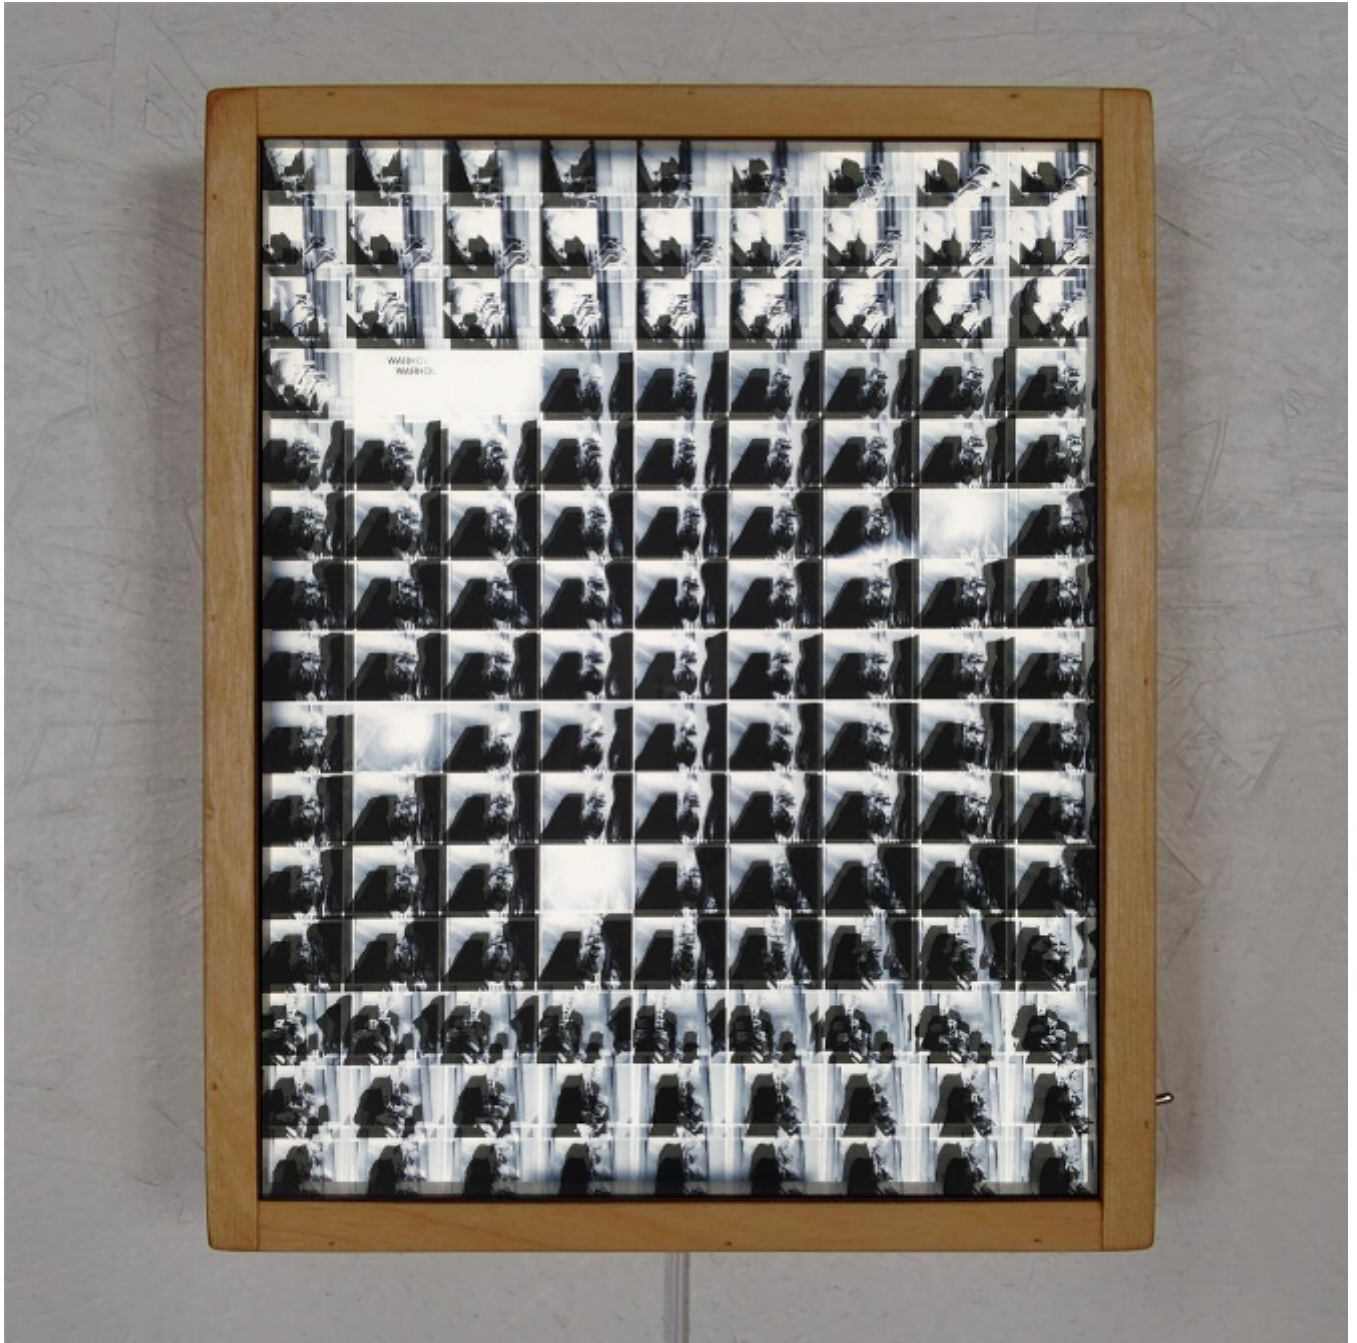

artéria

Warhol Shooting Polaroids

Hugo Cantin

Sold

REF: 14533

Height: 28 cm (11")

Width: 23 cm (9.1")

## DESCRIPTION

---

2017  
Serie Cinema Grid  
Light Box / Double Prints on Acetate, Birch Plywood Frame  
Edition 3/25