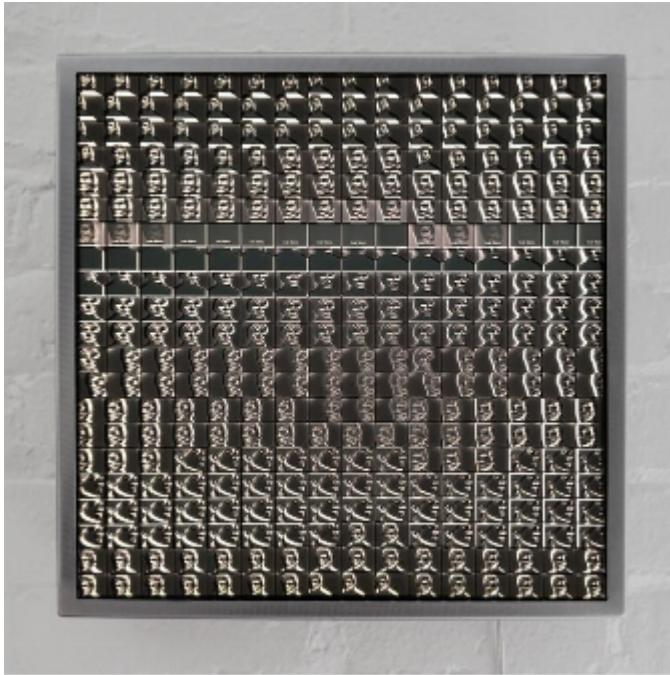

artéria

Warhol Portrait

Hugo Cantin

Sold

REF: 13349

Height: 51 cm (20.1")

Width: 51 cm (20.1")

DESCRIPTION