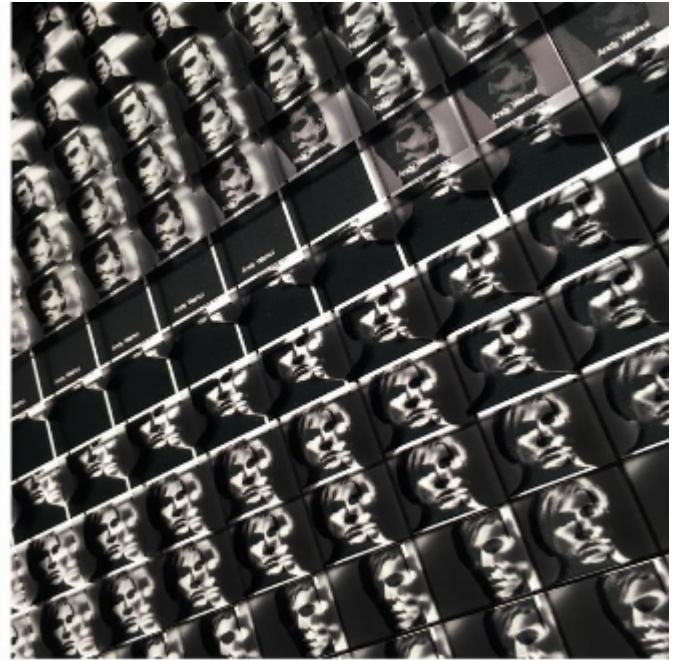

artéria

Warhol Portrait

Hugo Cantin

Sold

REF: 13349

Height: 51 cm (20.1")

Width: 51 cm (20.1")

DESCRIPTION