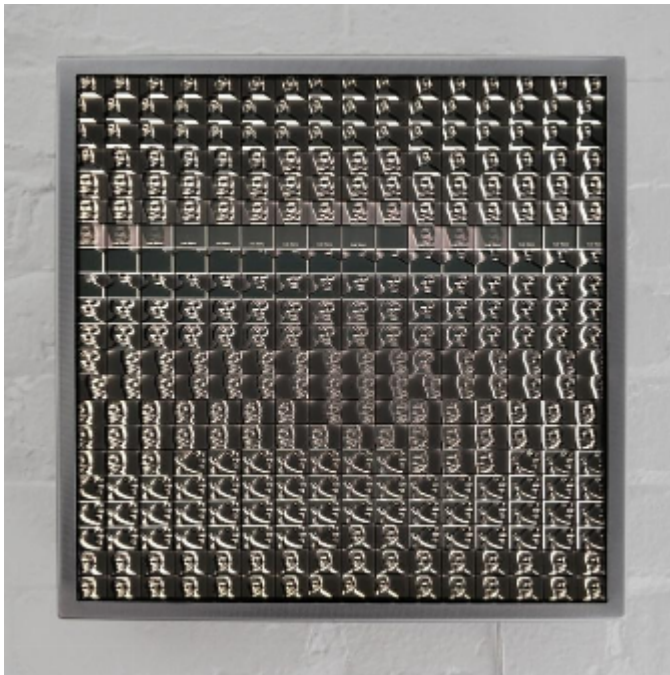

artéria

Warhol Portrait

Hugo Cantin

Sold

REF: 13349

Height: 51 cm (20.1")

Width: 51 cm (20.1")

DESCRIPTION