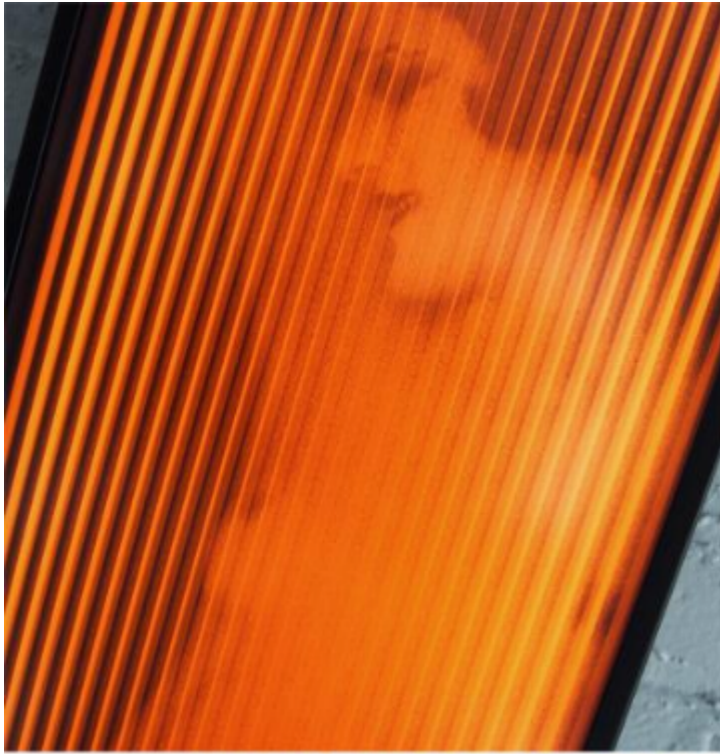

artéria

Vanishing Anita Berber 1920s Berlin

Hugo Cantin

Sold

REF: 15086

Height: 147.5 cm (58.1")

Width: 33.5 cm (13.2")

DESCRIPTION