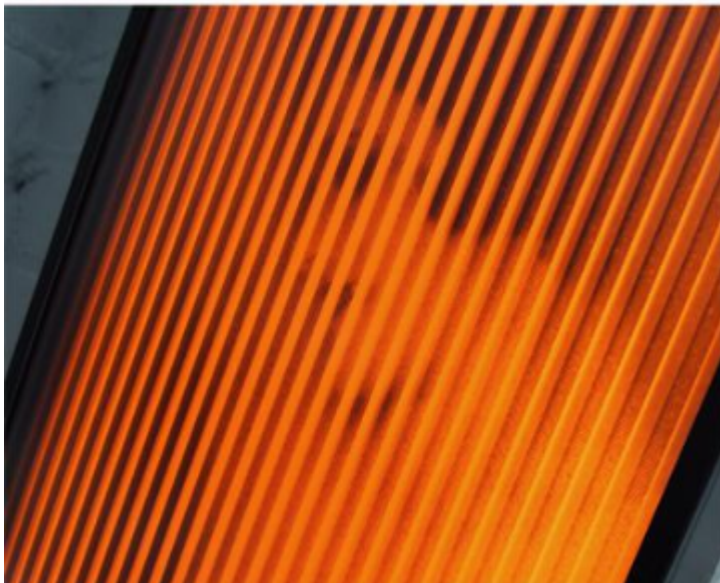

artéria

Vanishing Anita Berber 1920s Berlin

Hugo Cantin

Sold

REF: 15086

Height: 147.5 cm (58.1")

Width: 33.5 cm (13.2")

DESCRIPTION