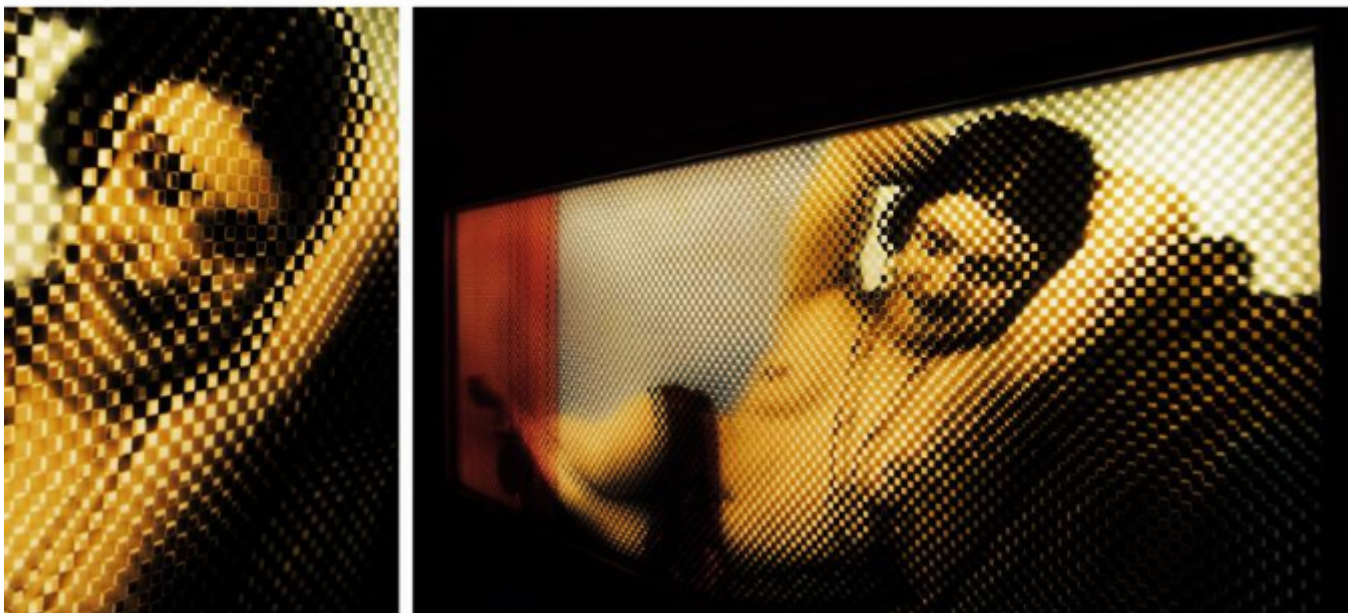

artéria

Turkish Odalisque

Hugo Cantin

Sold

REF: 14350

Height: 36 cm (14.2")

Width: 91.5 cm (36")

## DESCRIPTION

---

2017  
Light Box / Double Print on Acrylic.  
Metal frame + black coating  
Edition of 5