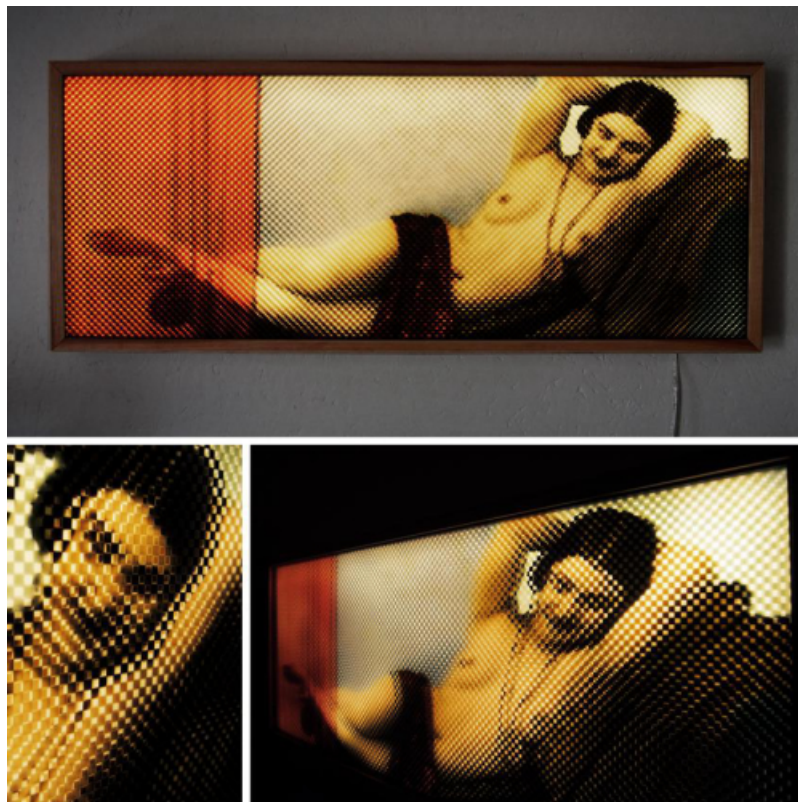

# artéria

## Turkish Odalisque

Hugo Cantin

REF: 14350

Height: 36 cm (14.2") Width: 91.5 cm (36")

**Sold**

2017

Light Box / Double Print on Acrylic.

Metal frame + black coating