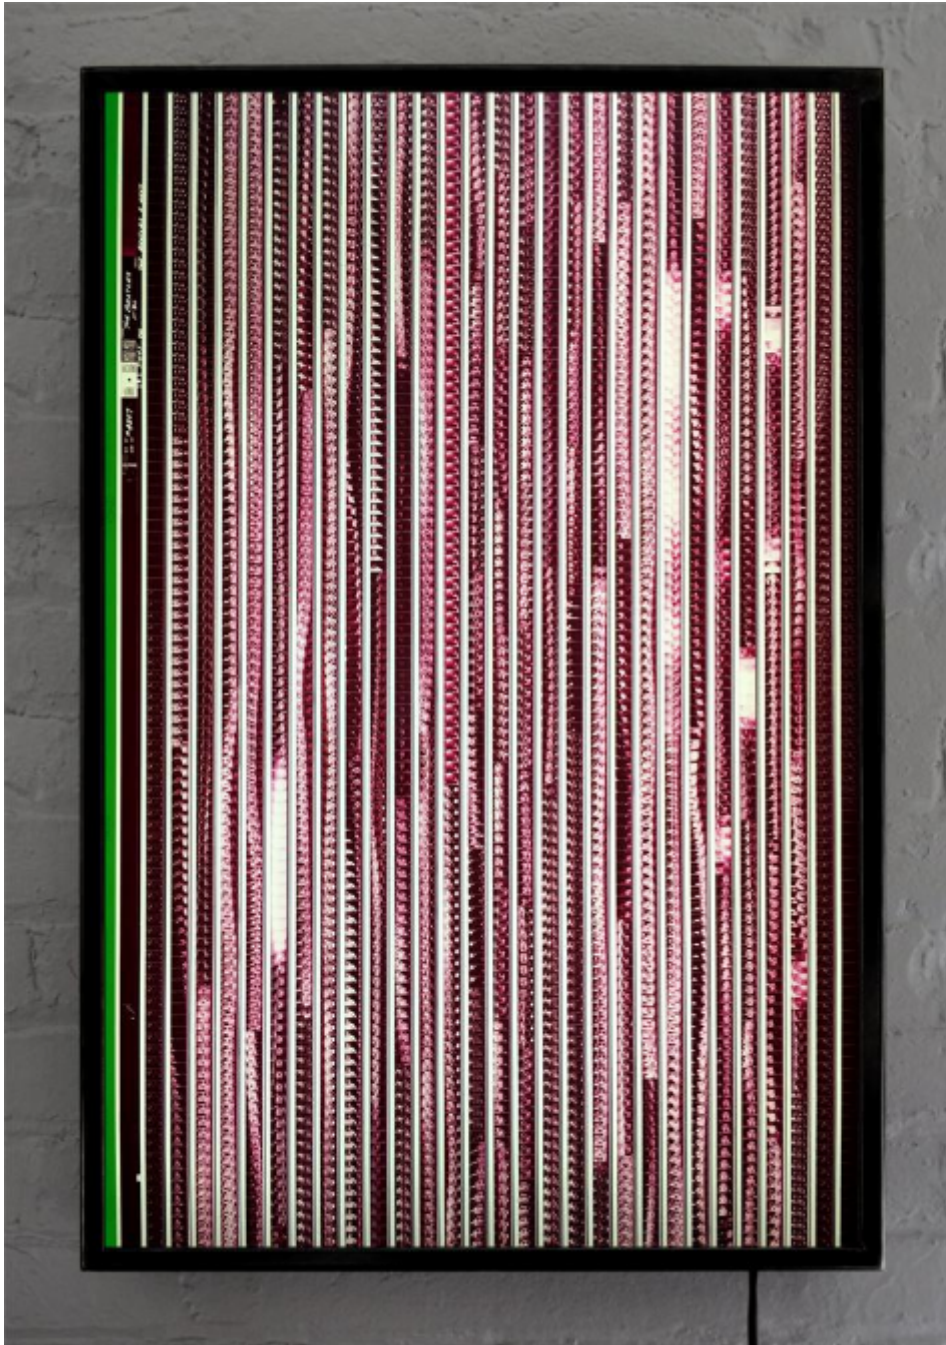

artéria

The Beatles 1968 Revolution

Hugo Cantin

Sold

REF: 14647

Height: 76.5 cm (30.1")

Width: 51 cm (20.1")

DESCRIPTION

2018
Light Box / Collage
#200