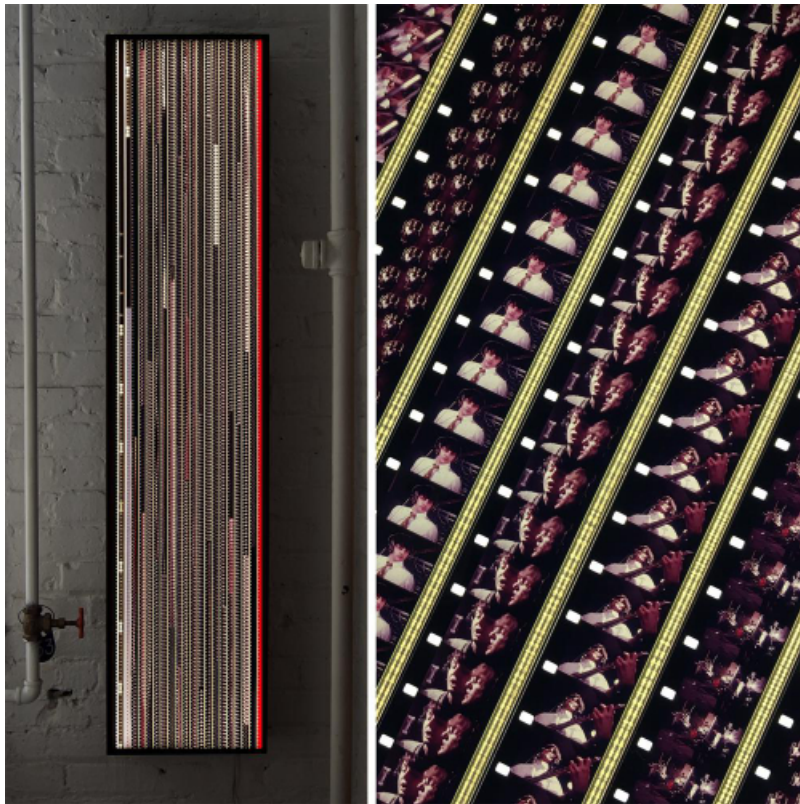

artéria

The Beatles 1968 Lady Madonna

Hugo Cantin

REF: 15077

Height: 147.5 cm (58.1") Width: 33.5 cm (13.2")

Sold

2018

Light Box / 16mm Film Collage