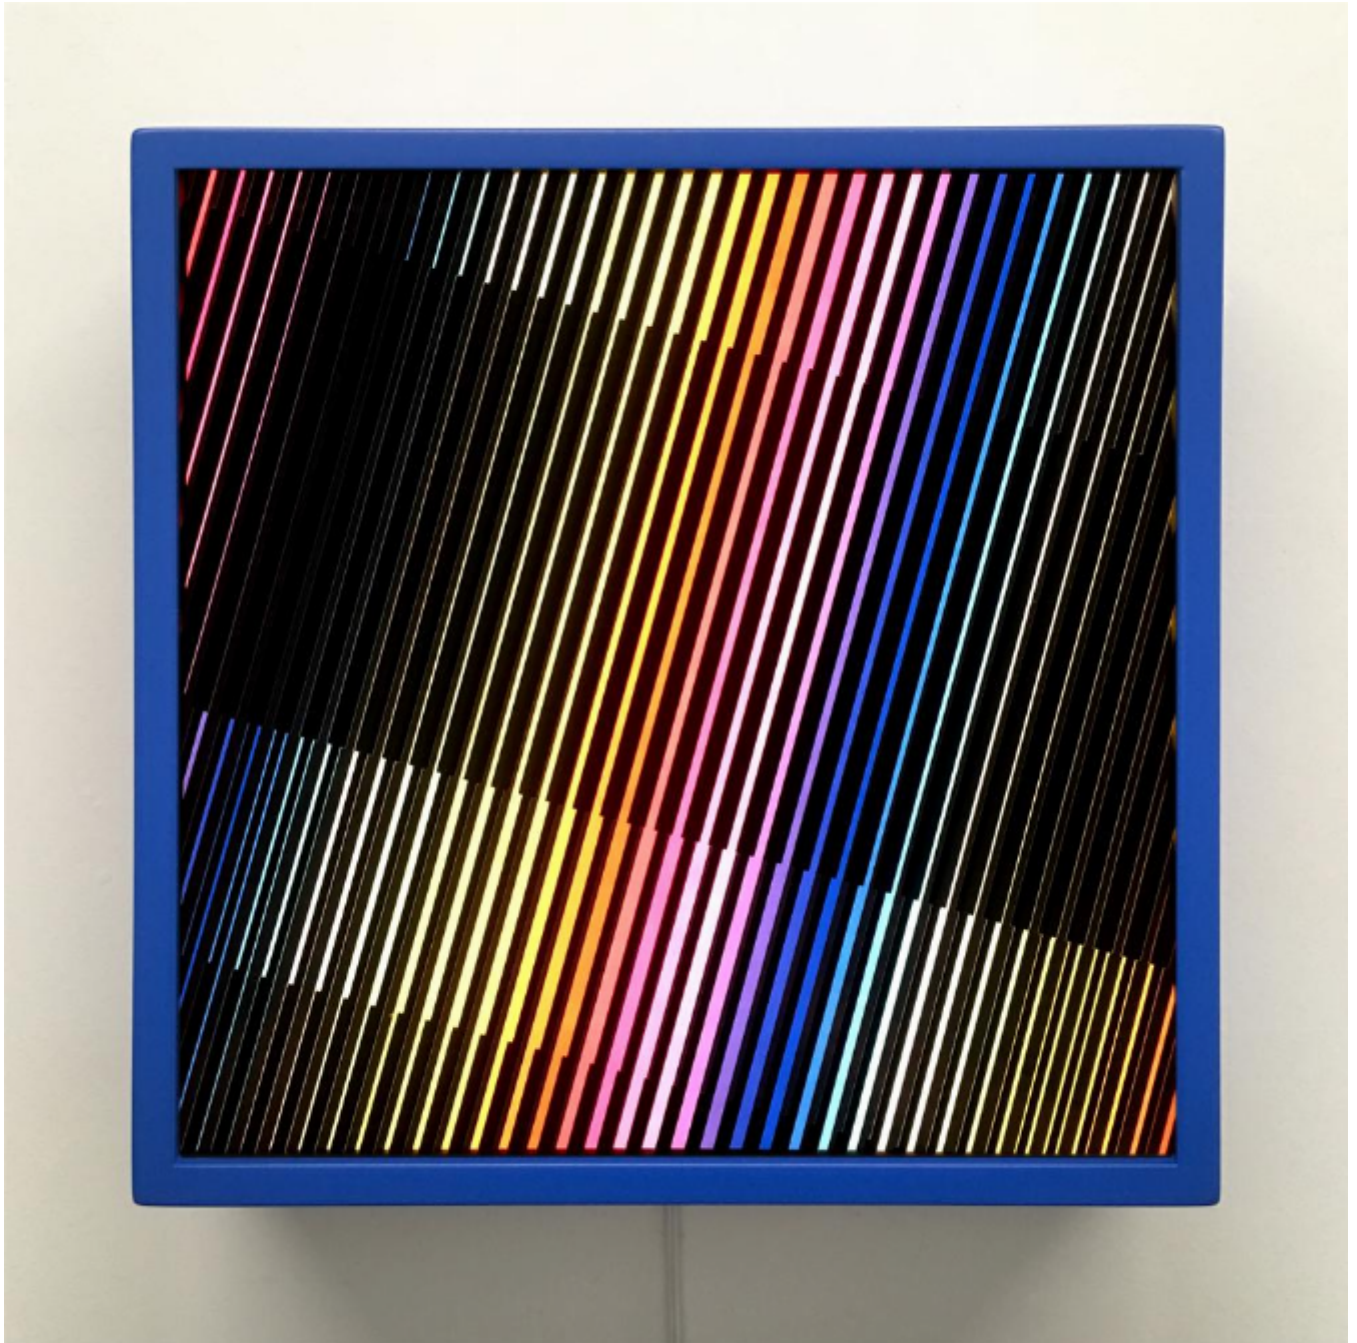

artéria

Prisma-Color Interference 1

Hugo Cantin

Sold

REF: 14810

Height: 30.5 cm (12")

Width: 30.5 cm (12")

DESCRIPTION

2018
Light Box / Double Print on Acrylic
MDF Frame painted Blue
Edition 1/100