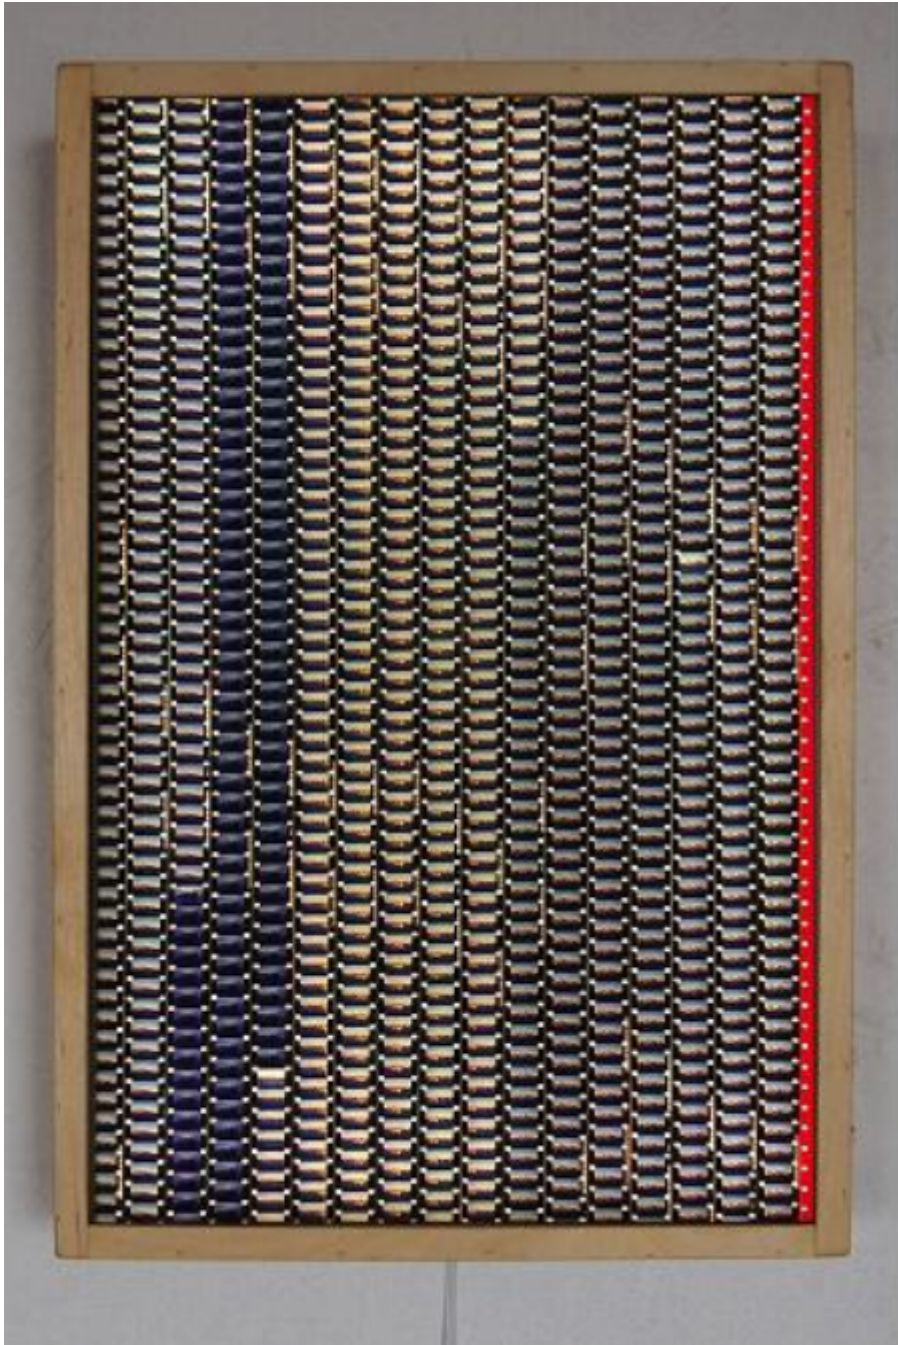

artéria

New York City Skyline 1961

Hugo Cantin

Sold

REF: 13720

Height: 43.5 cm (17.1")

Width: 28 cm (11")

DESCRIPTION