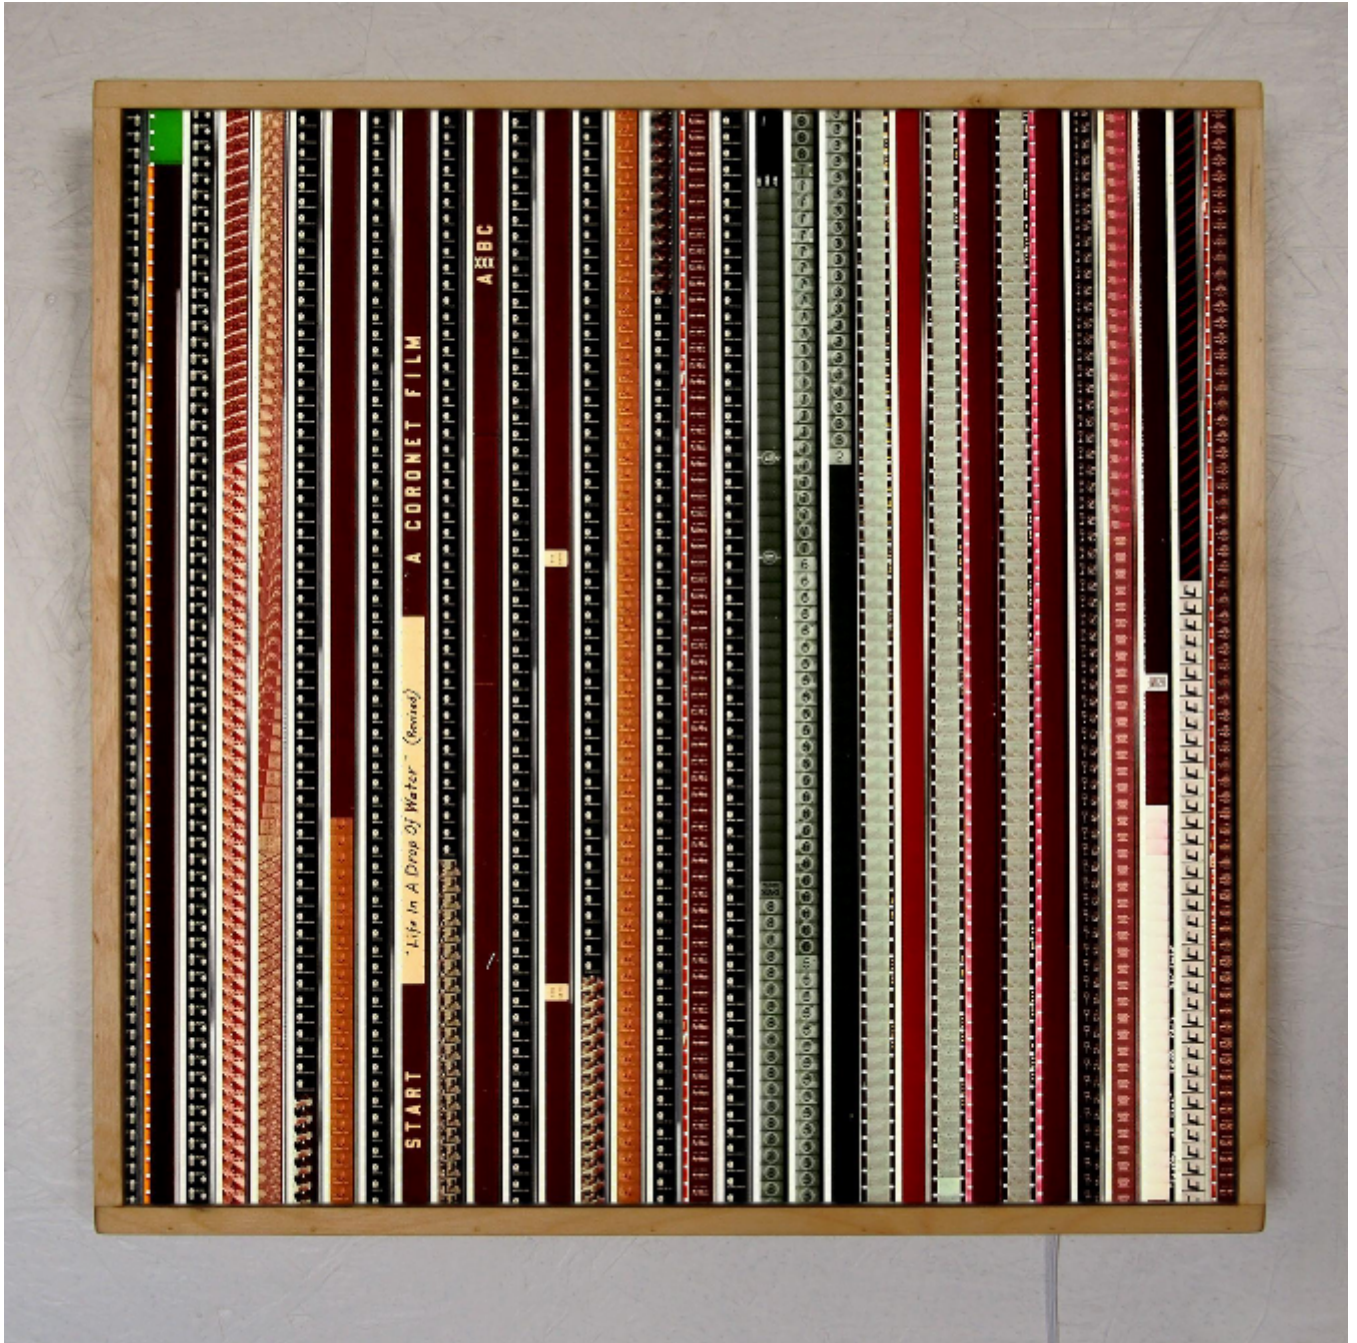

artéria

Mixed Leaders and Outtakes

Hugo Cantin

Sold

REF: 14278

Height: 51 cm (20.1")

Width: 51 cm (20.1")

DESCRIPTION

2016

Birch plywood light box, 16 mm film collage