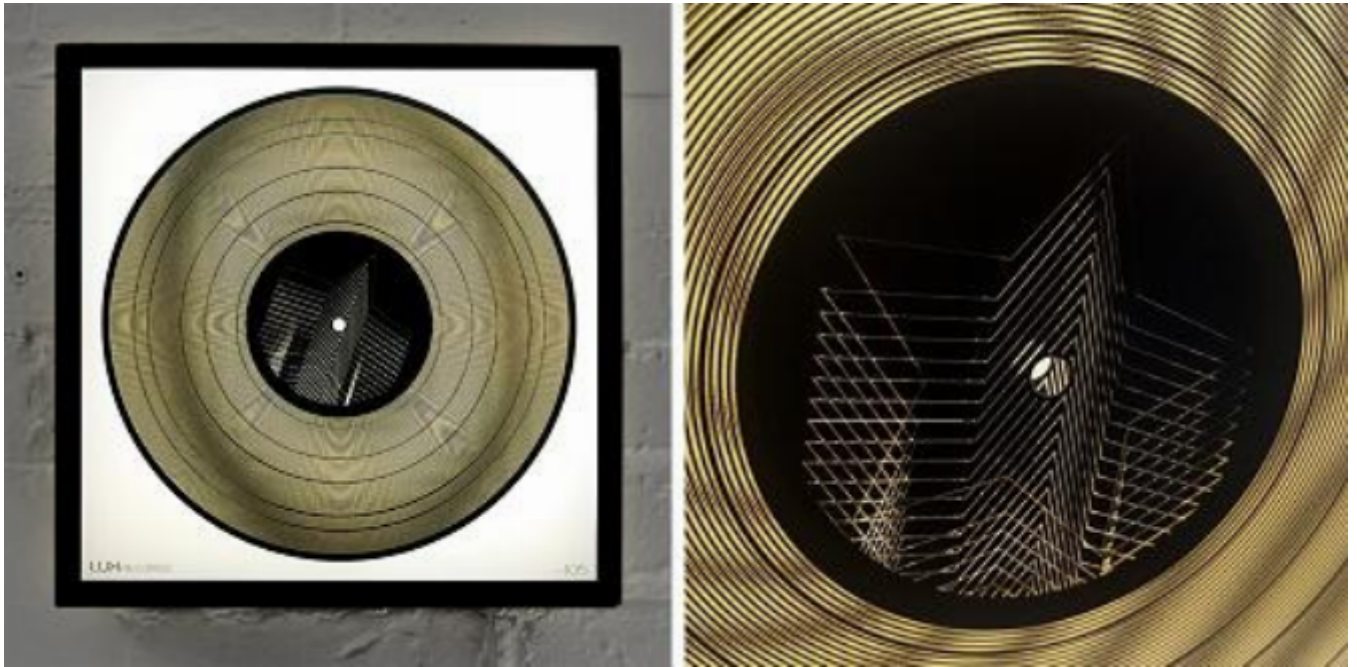

artéria

Gold Lux-105

Hugo Cantin

Sold

REF: 13353

DESCRIPTION

2017

SOLD

Dimensions: 11x11 inches / 28x28 cm