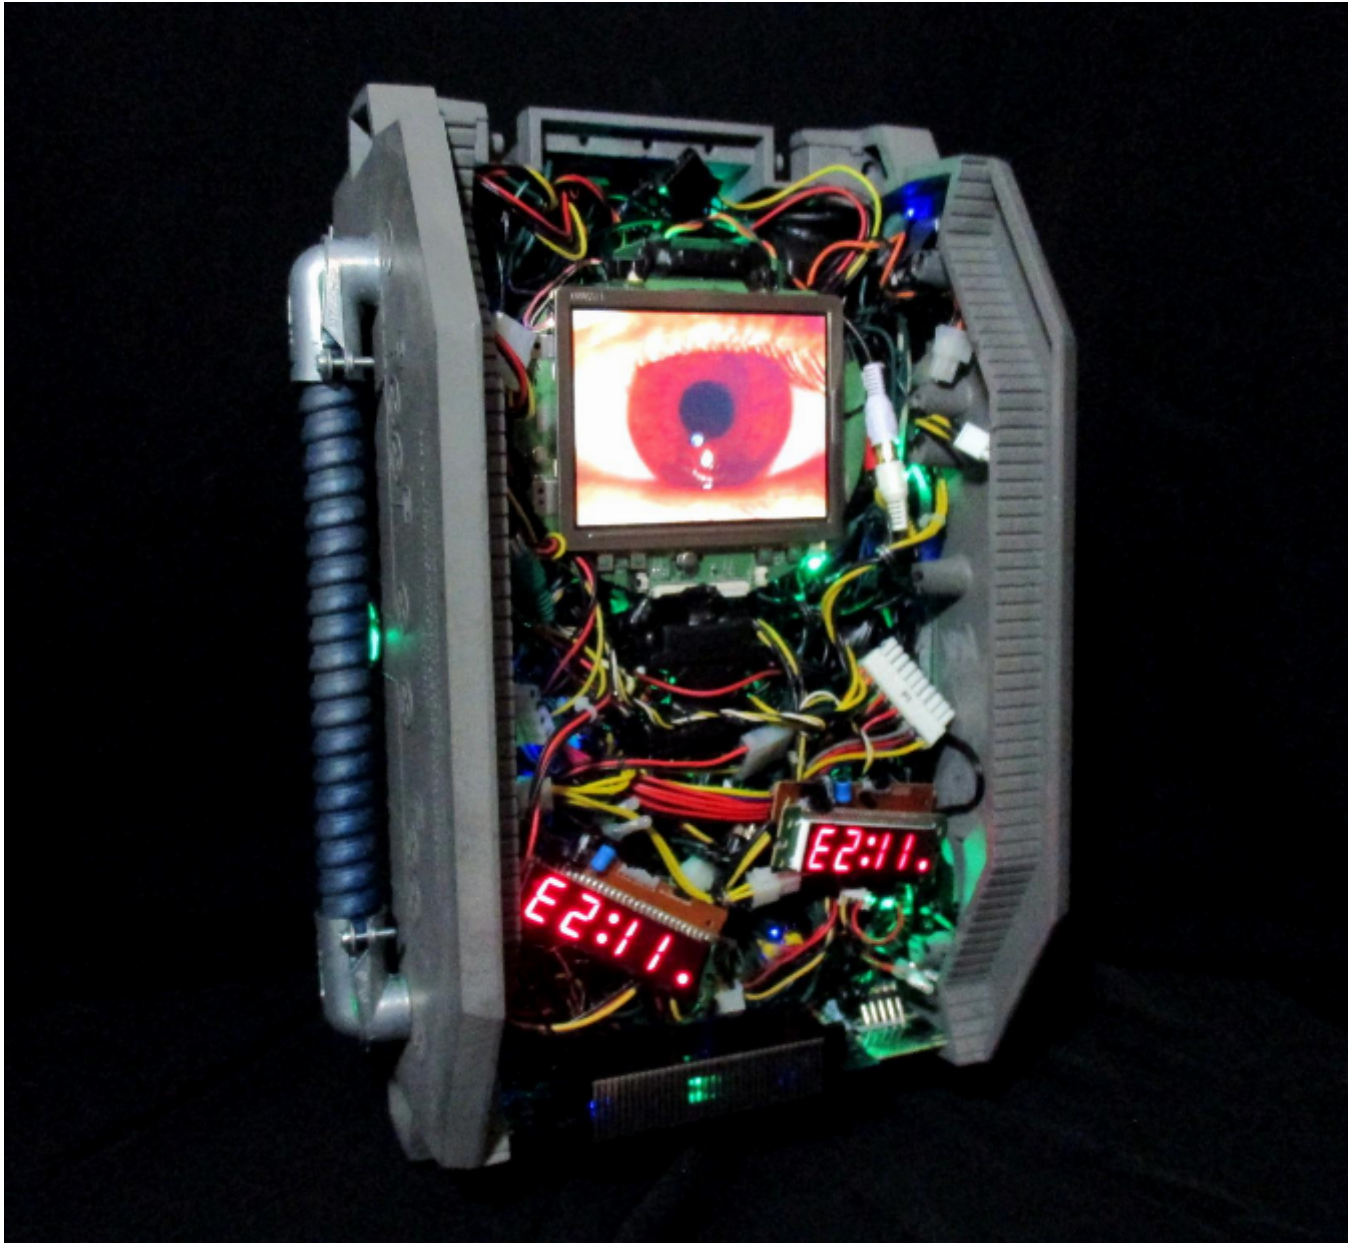

# artéria

Glitch TechX 0-101317-0

Mr Revrac

Sold

REF: 14410

Height: 41 cm (16.1")

Width: 30.5 cm (12")

Depth: 23 cm (9.1")

## DESCRIPTION

---

2017  
Multimedia Assemblage