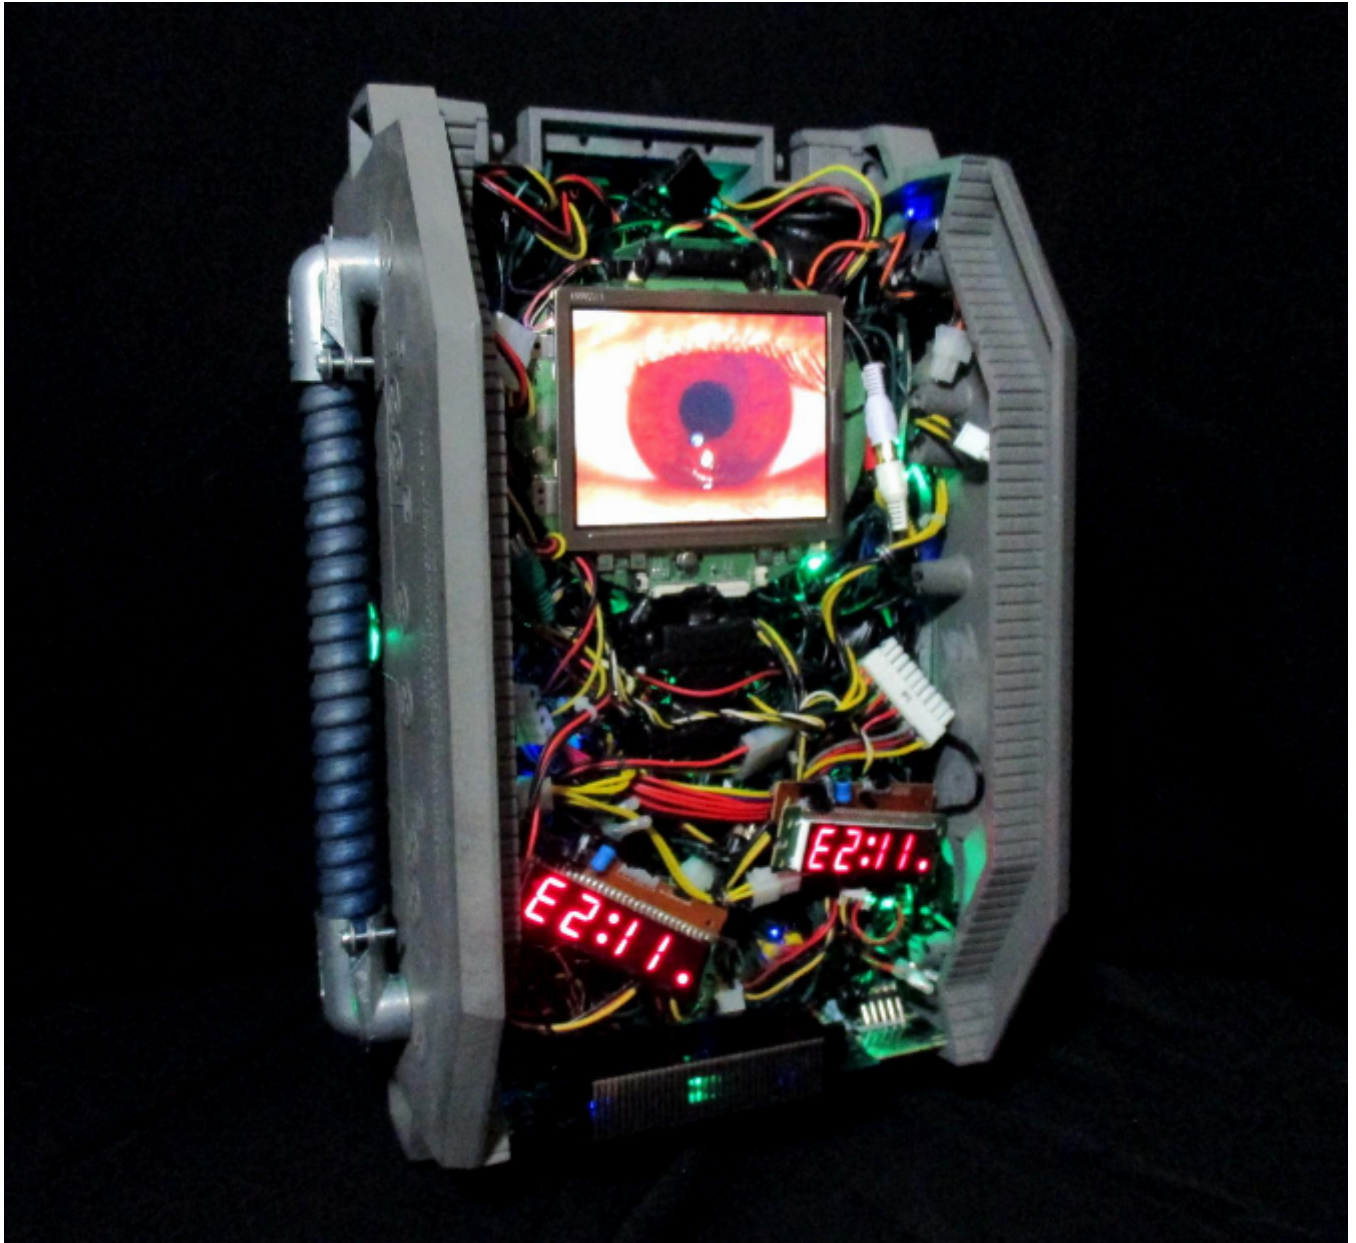

# artéria

Glitch TechX 0-101317-0

Mr Revrac

Sold

REF: 14410

Height: 41 cm (16.1")

Width: 30.5 cm (12")

Depth: 23 cm (9.1")

## DESCRIPTION

---

2017  
Multimedia Assemblage