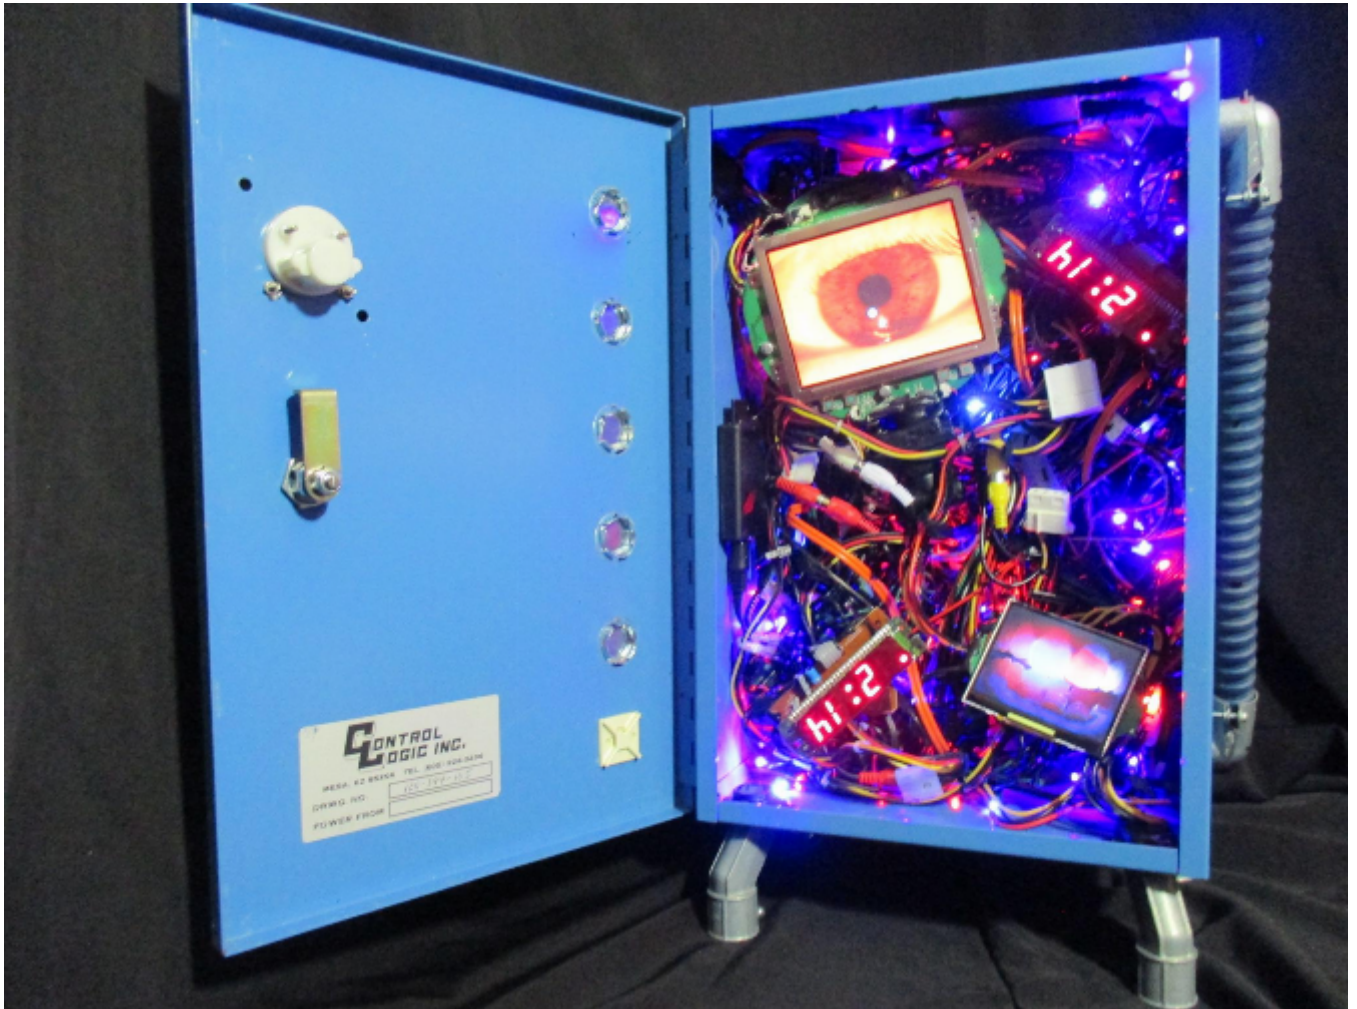

artéria

Glitch Tech SSF-5G 0-100817-0

Mr Revrac

Sold

REF: 14407

Height: 46 cm (18.1")

Width: 30.5 cm (12")

Depth: 20.5 cm (8.1")

DESCRIPTION

2017
Multimedia Assemblage