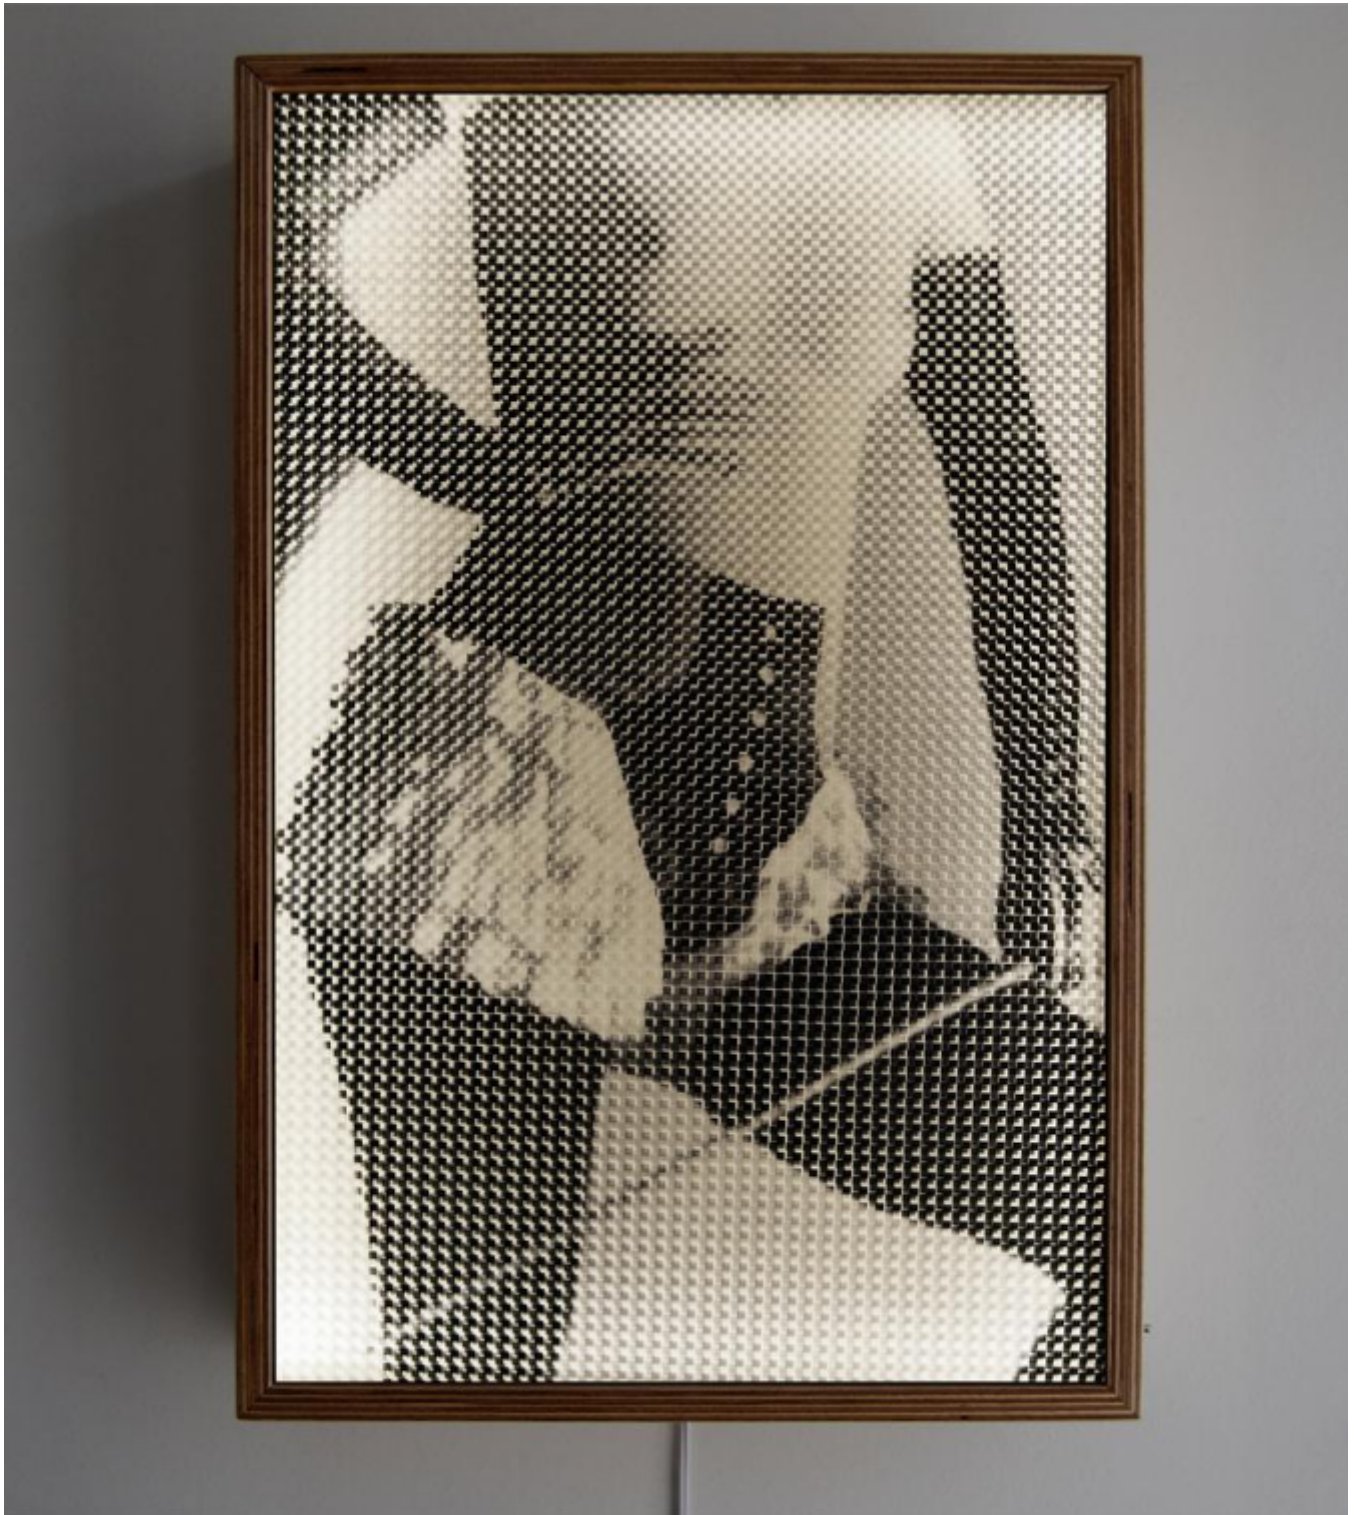

artéria

Diana Slip Risque Fashion

Hugo Cantin

Sold

REF: 13817

Height: 28 cm (11")

Width: 43.5 cm (17.1")

DESCRIPTION