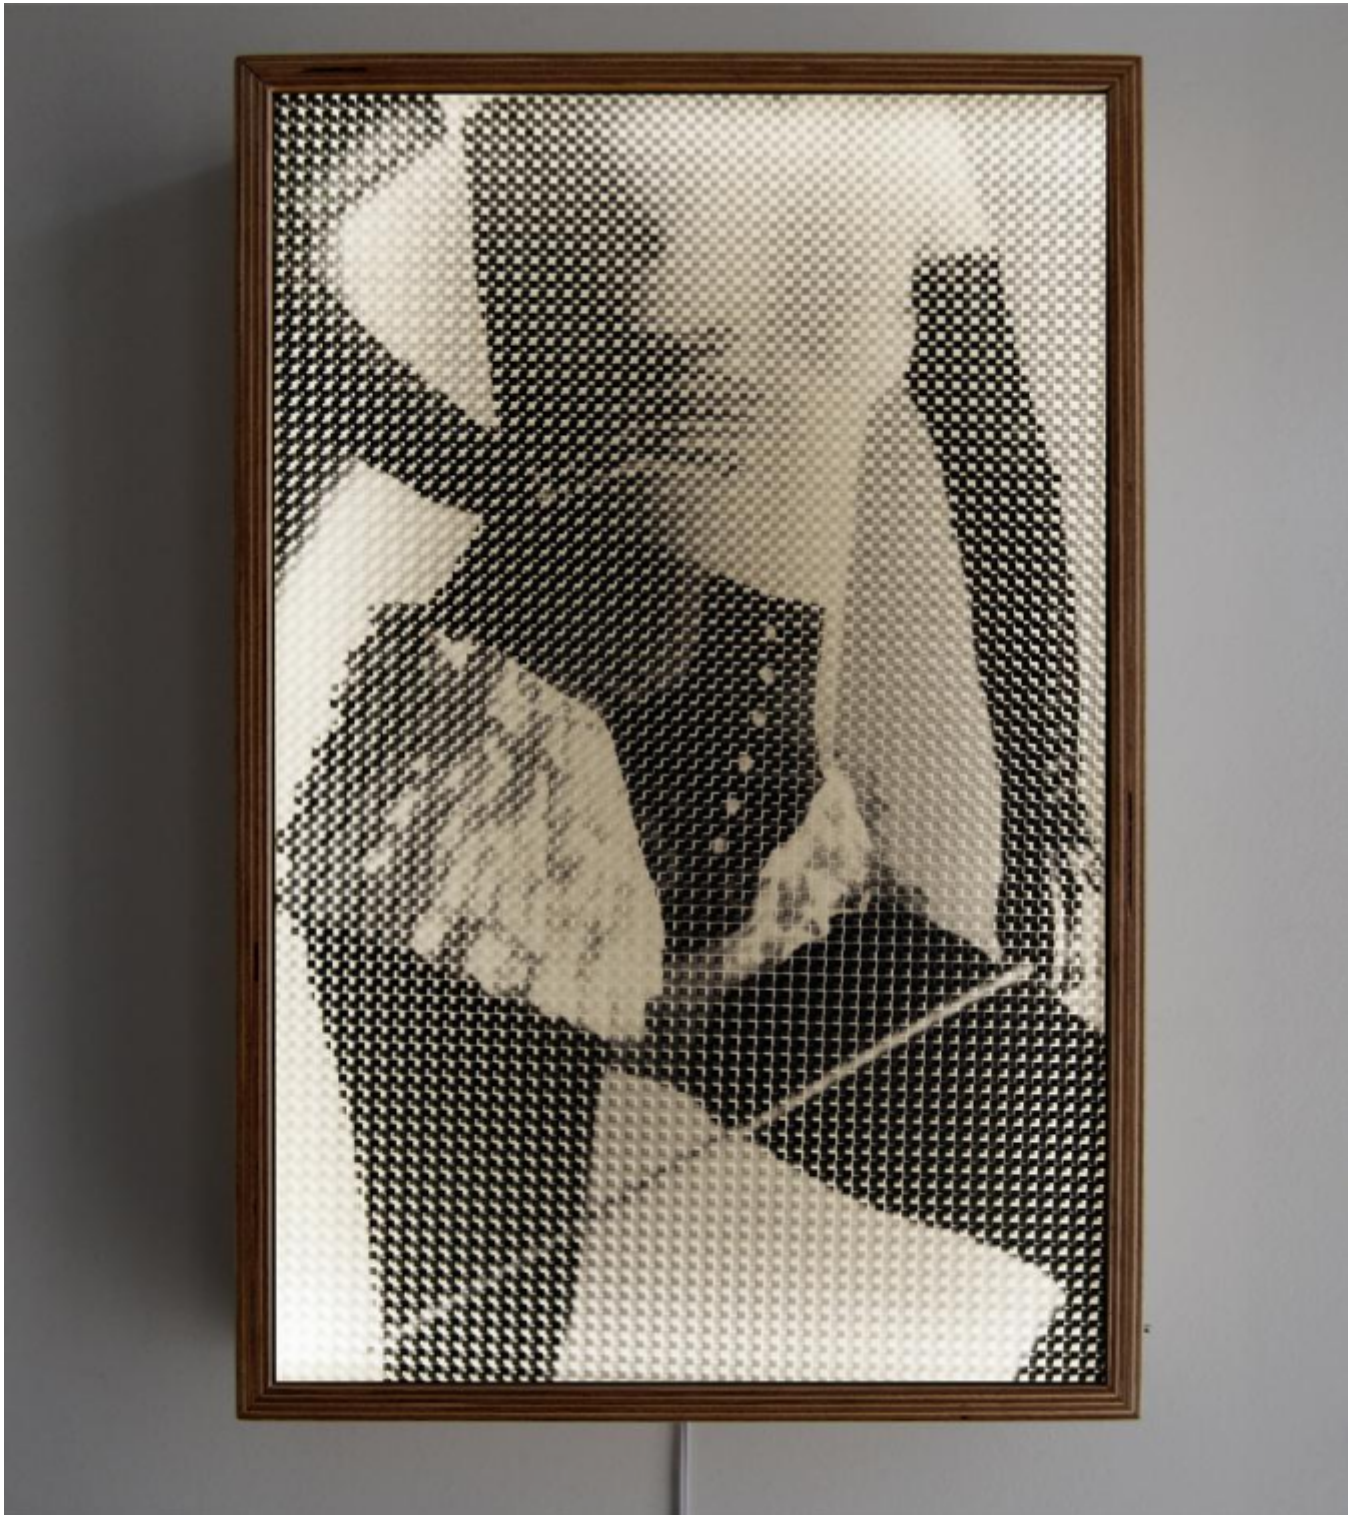

artéria

Diana Slip Risque Fashion

Hugo Cantin

Sold

REF: 13817

Height: 28 cm (11")

Width: 43.5 cm (17.1")

DESCRIPTION