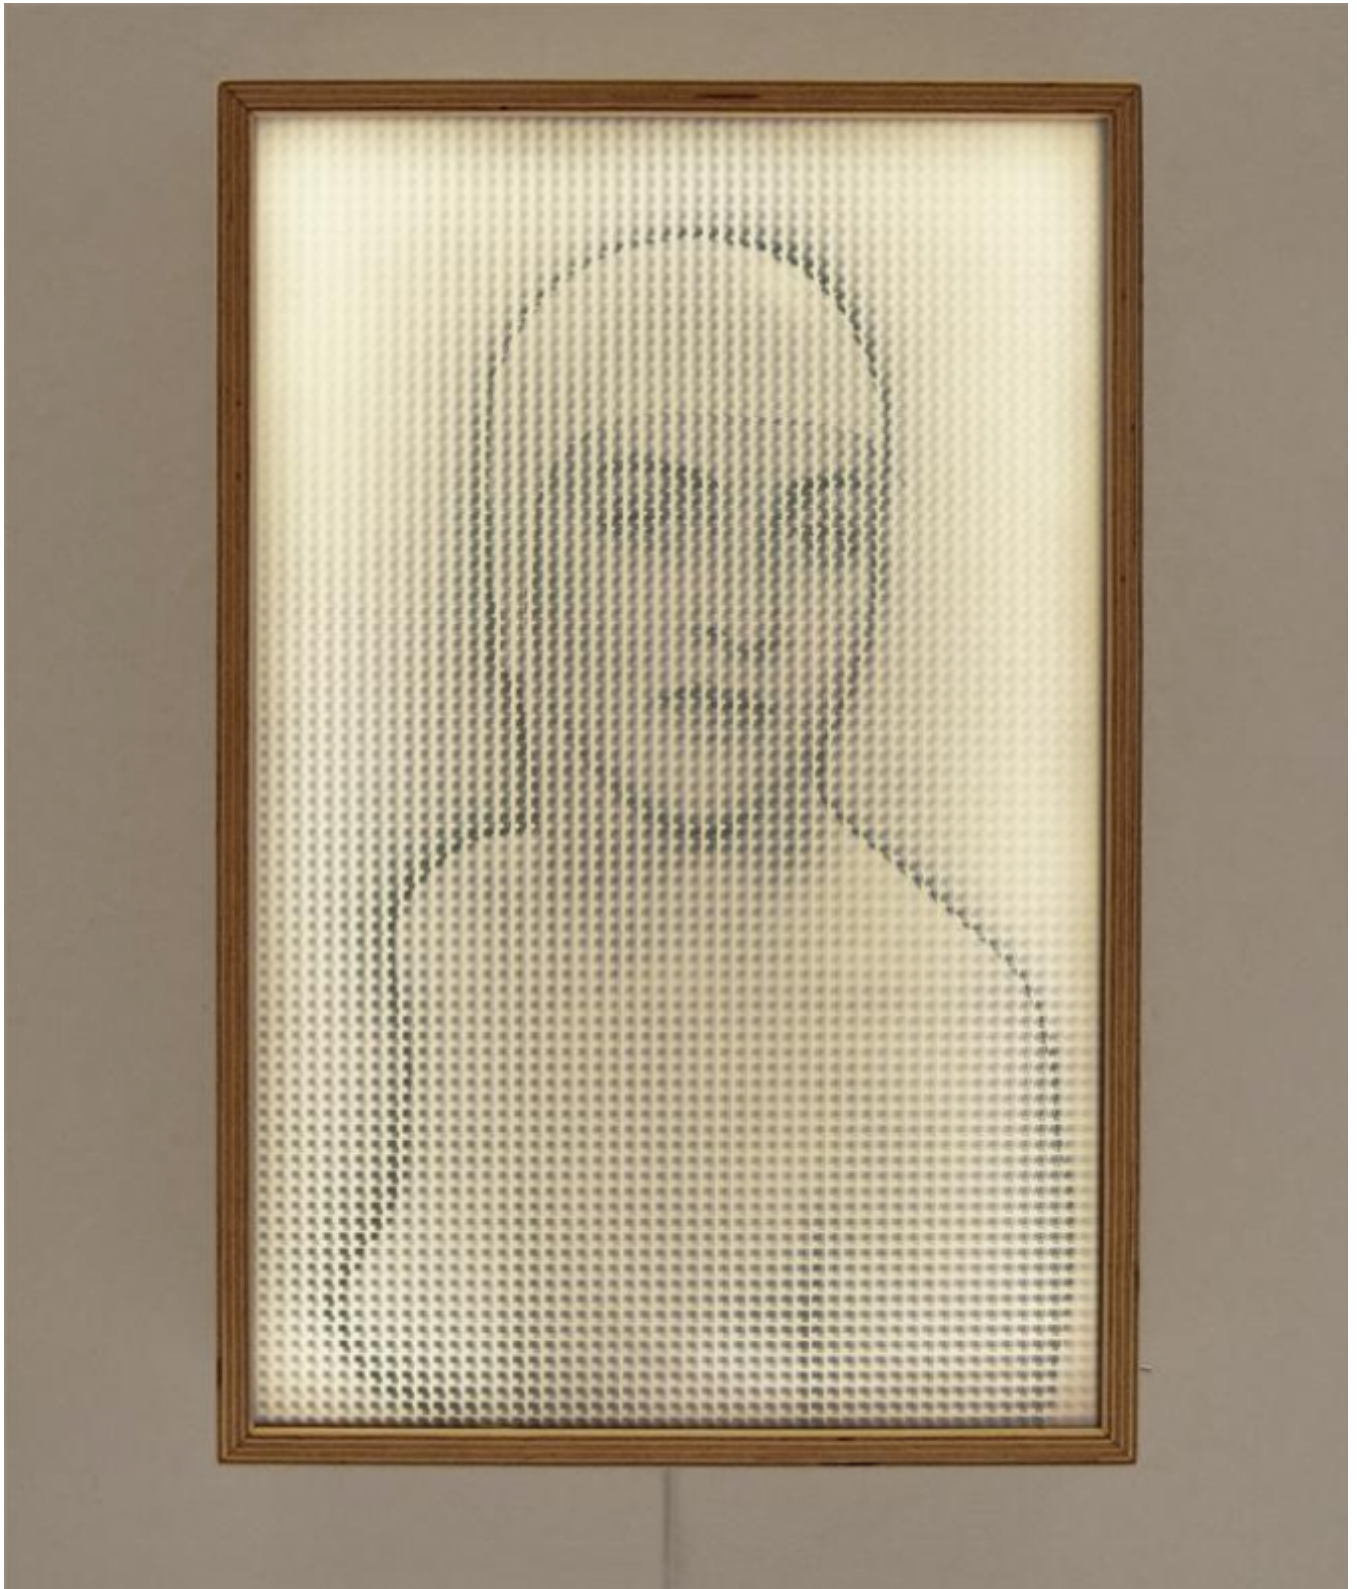

artéria

Deconstructing Man Ray

Hugo Cantin

Sold

REF: 14352

Height: 43.5 cm (17.1")

Width: 28 cm (11")

## DESCRIPTION

---

2017  
Light Box / Multiple Prints on Acetate  
Birch Plywood Frame  
Edition of 25