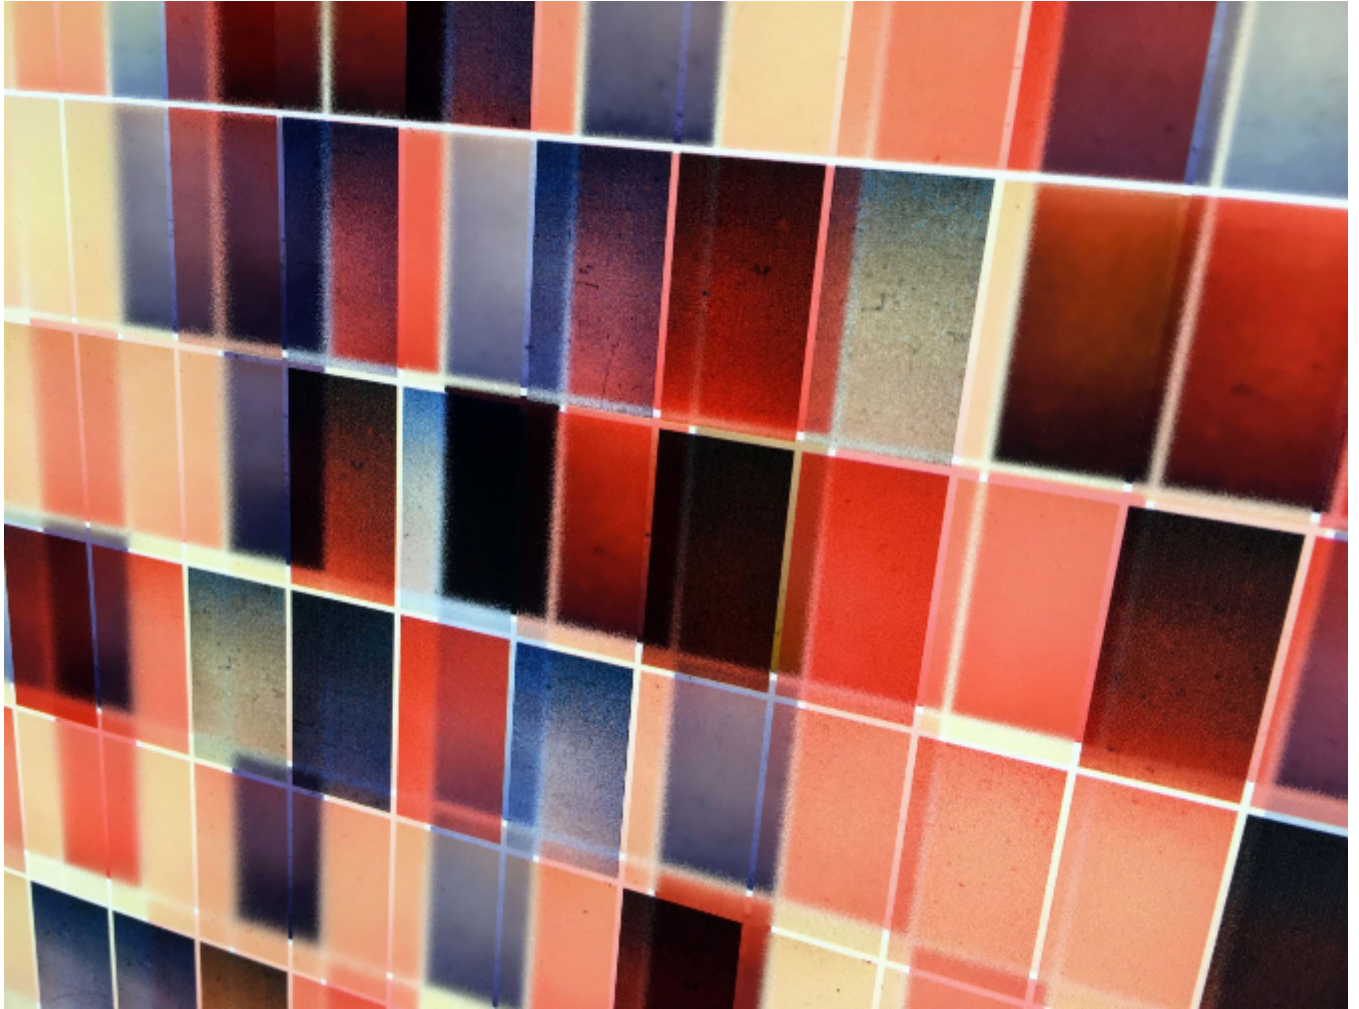

artéria

Color Variations

Hugo Cantin

Sold

REF: 14585

Height: 28 cm (11")

Width: 23 cm (9.1")

## DESCRIPTION

---

2017  
Light Box / Double Prints on Acetate