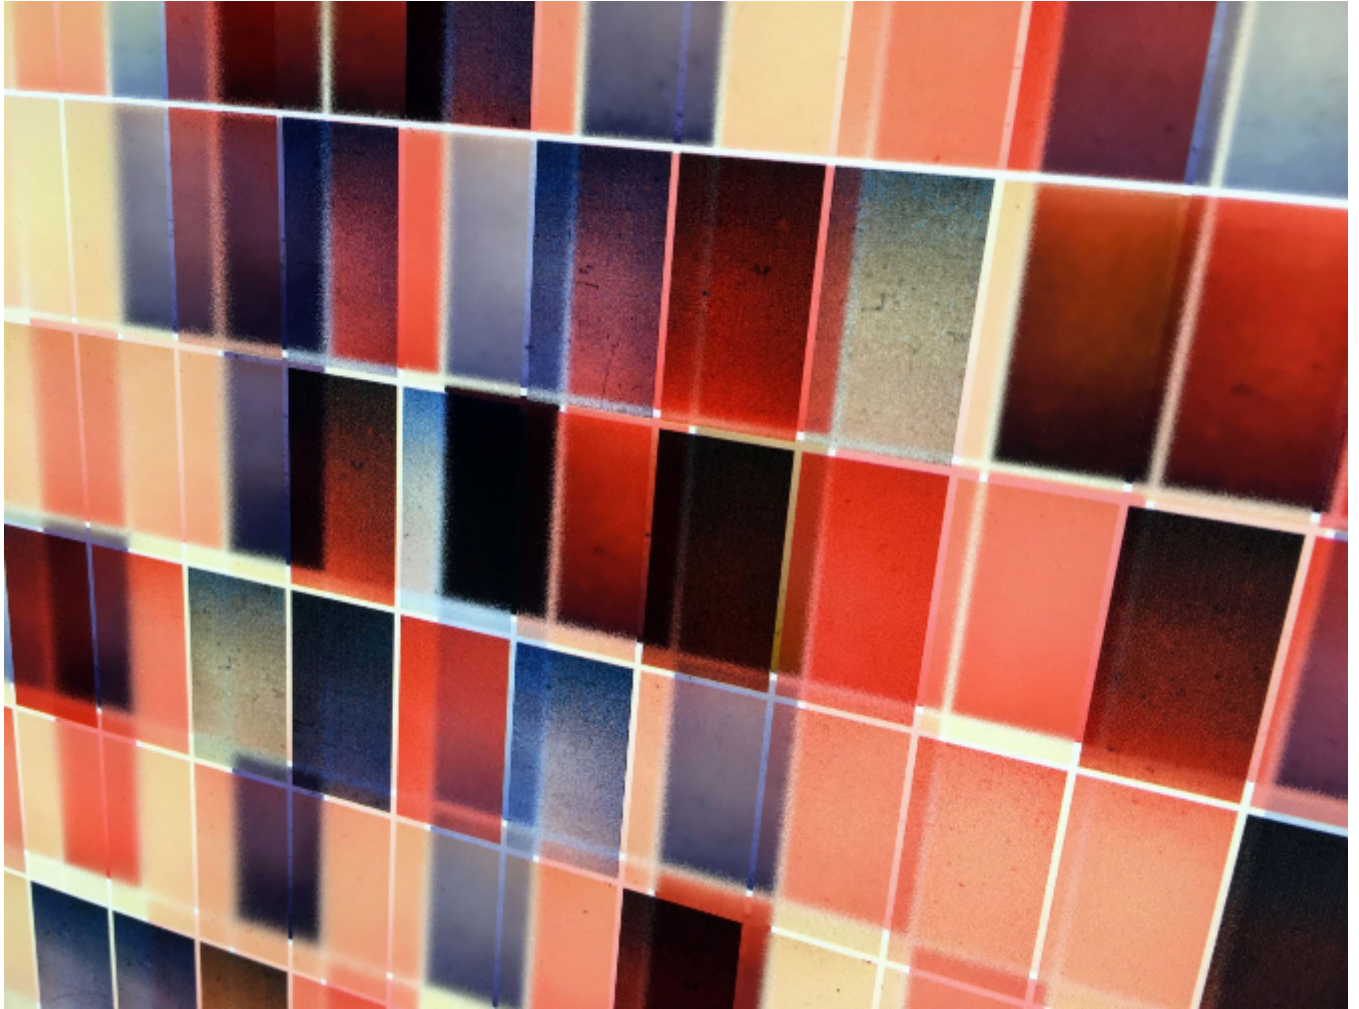

## Color Variations

Hugo Cantin

Sold

REF: 14585

Height: 28 cm (11")

Width: 23 cm (9.1")

## DESCRIPTION

---

2017  
Light Box / Double Prints on Acetate