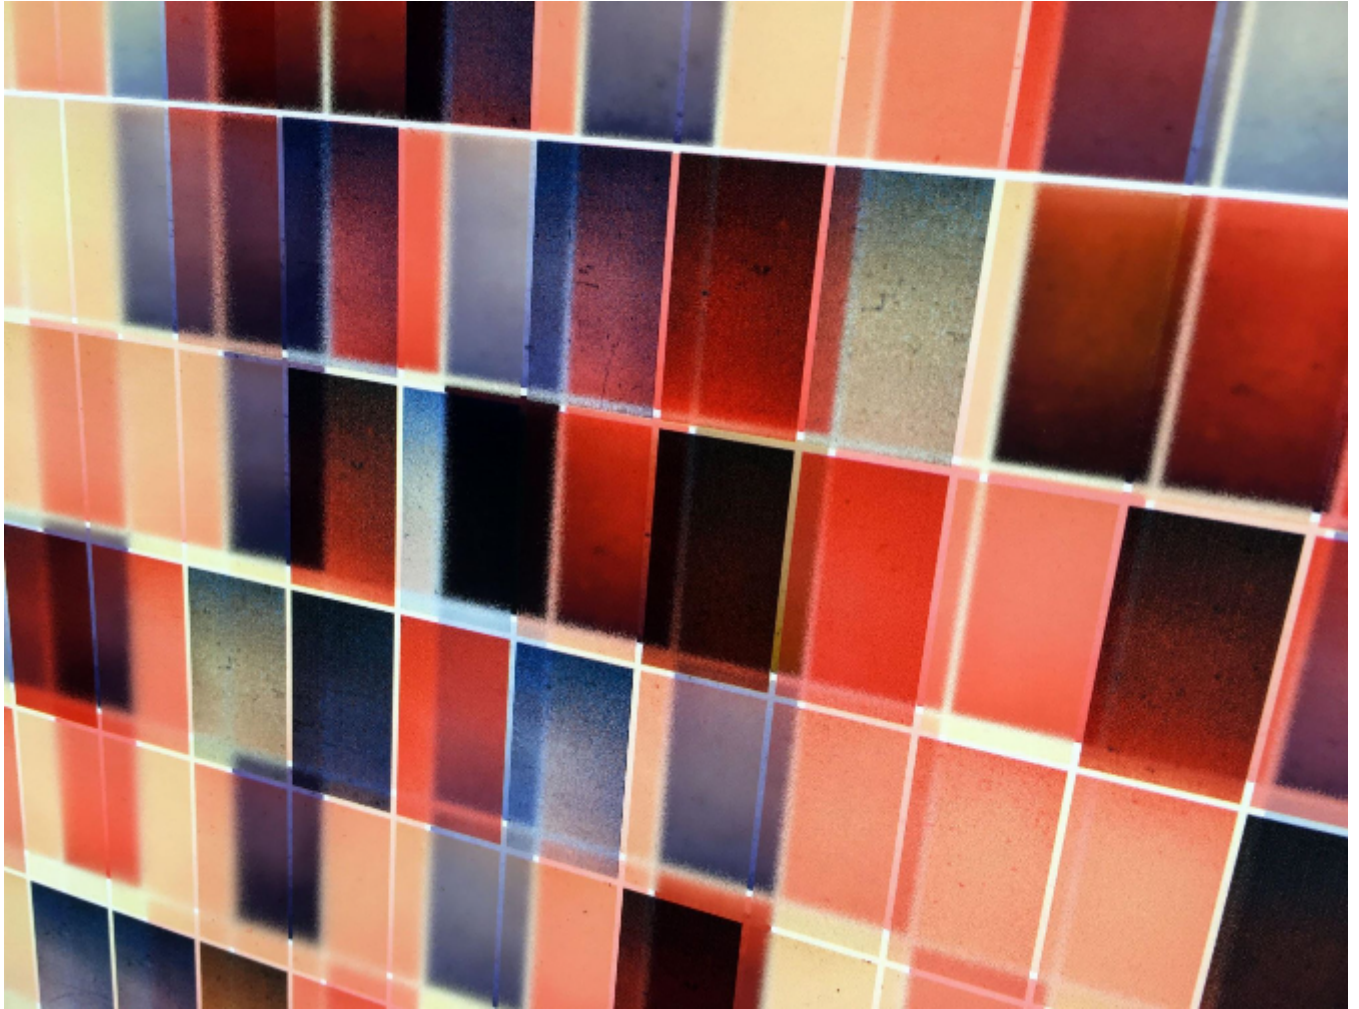

artéria

Color Variations

Hugo Cantin

Sold

REF: 14585

Height: 28 cm (11")

Width: 23 cm (9.1")

DESCRIPTION

2017
Light Box / Double Prints on Acetate