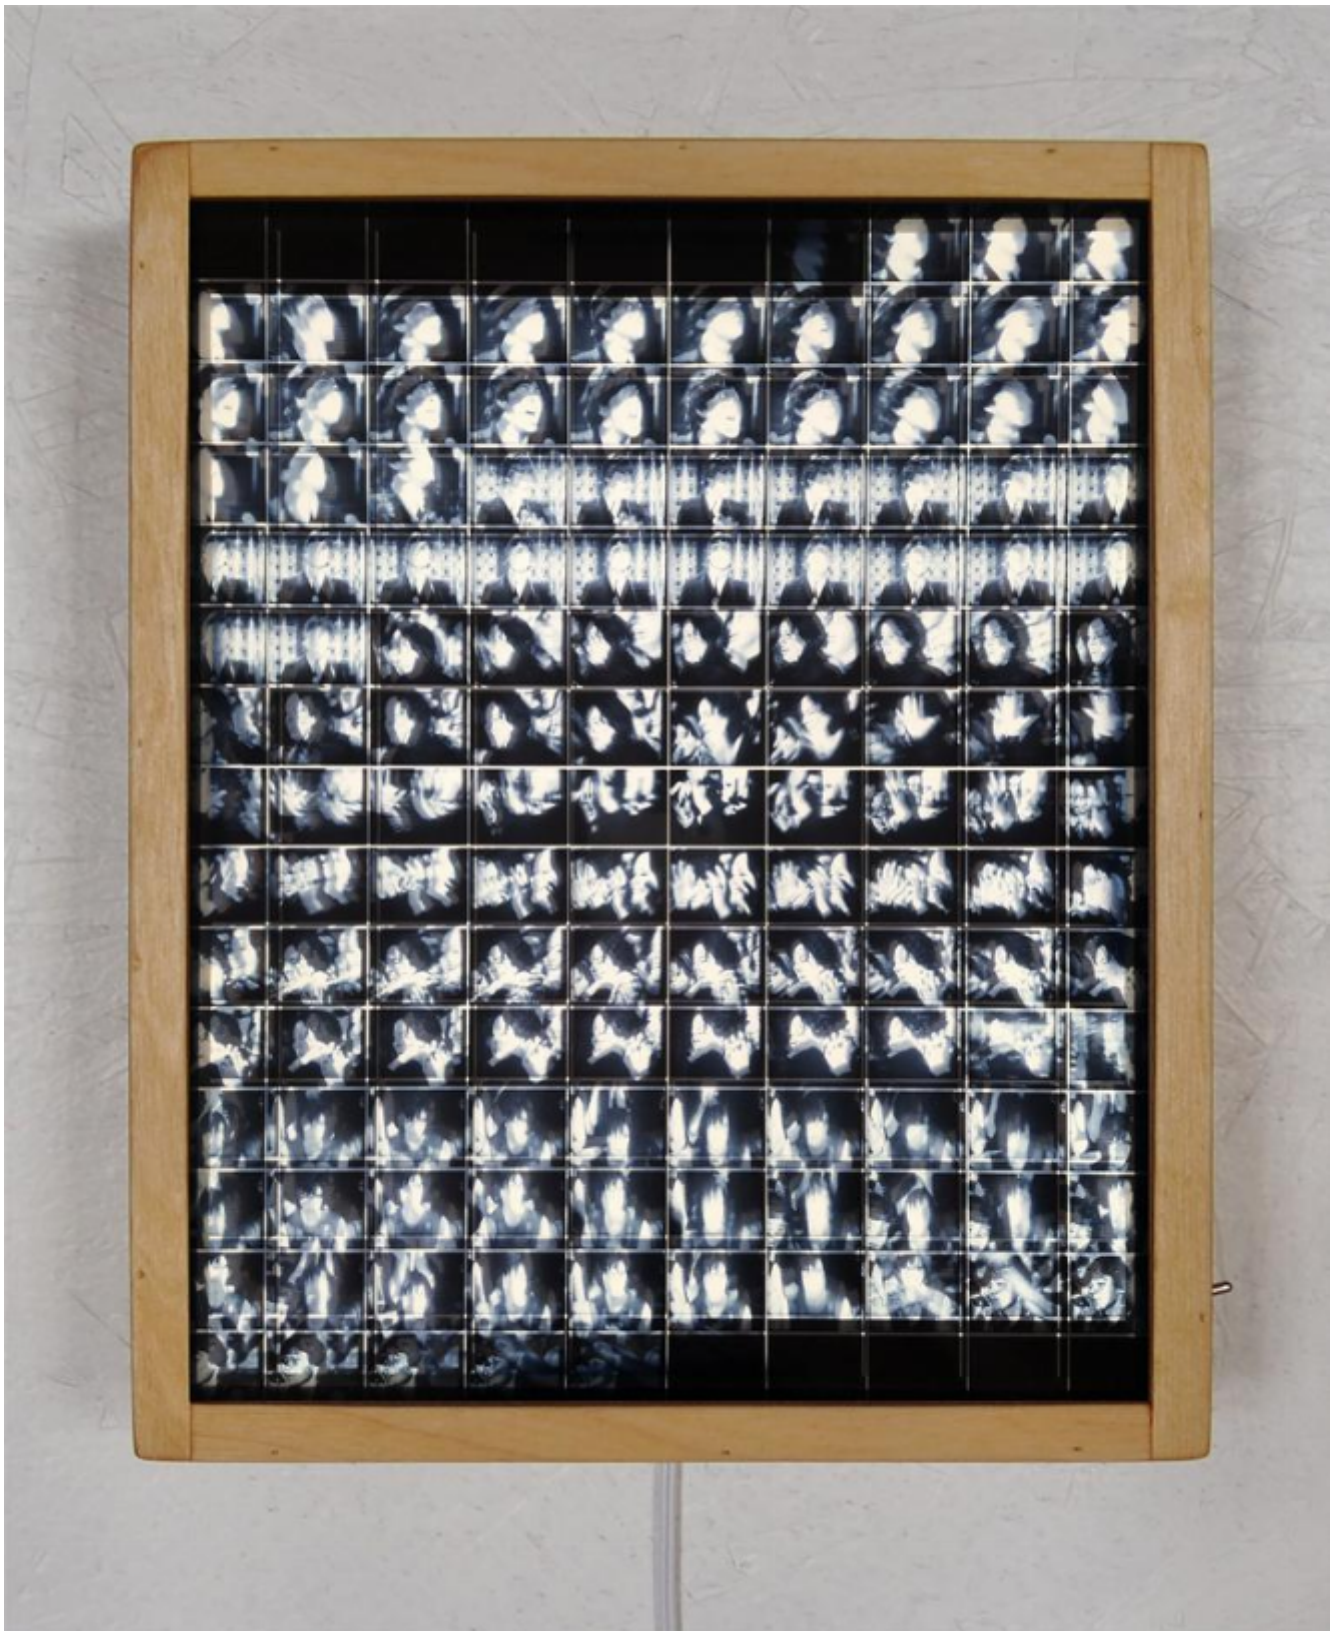

artéria

Beatlemania

Hugo Cantin

Sold

REF: 14583

Height: 28 cm (11")

Width: 23 cm (9.1")

DESCRIPTION

2017
Light Box / Double Prints on Acetate