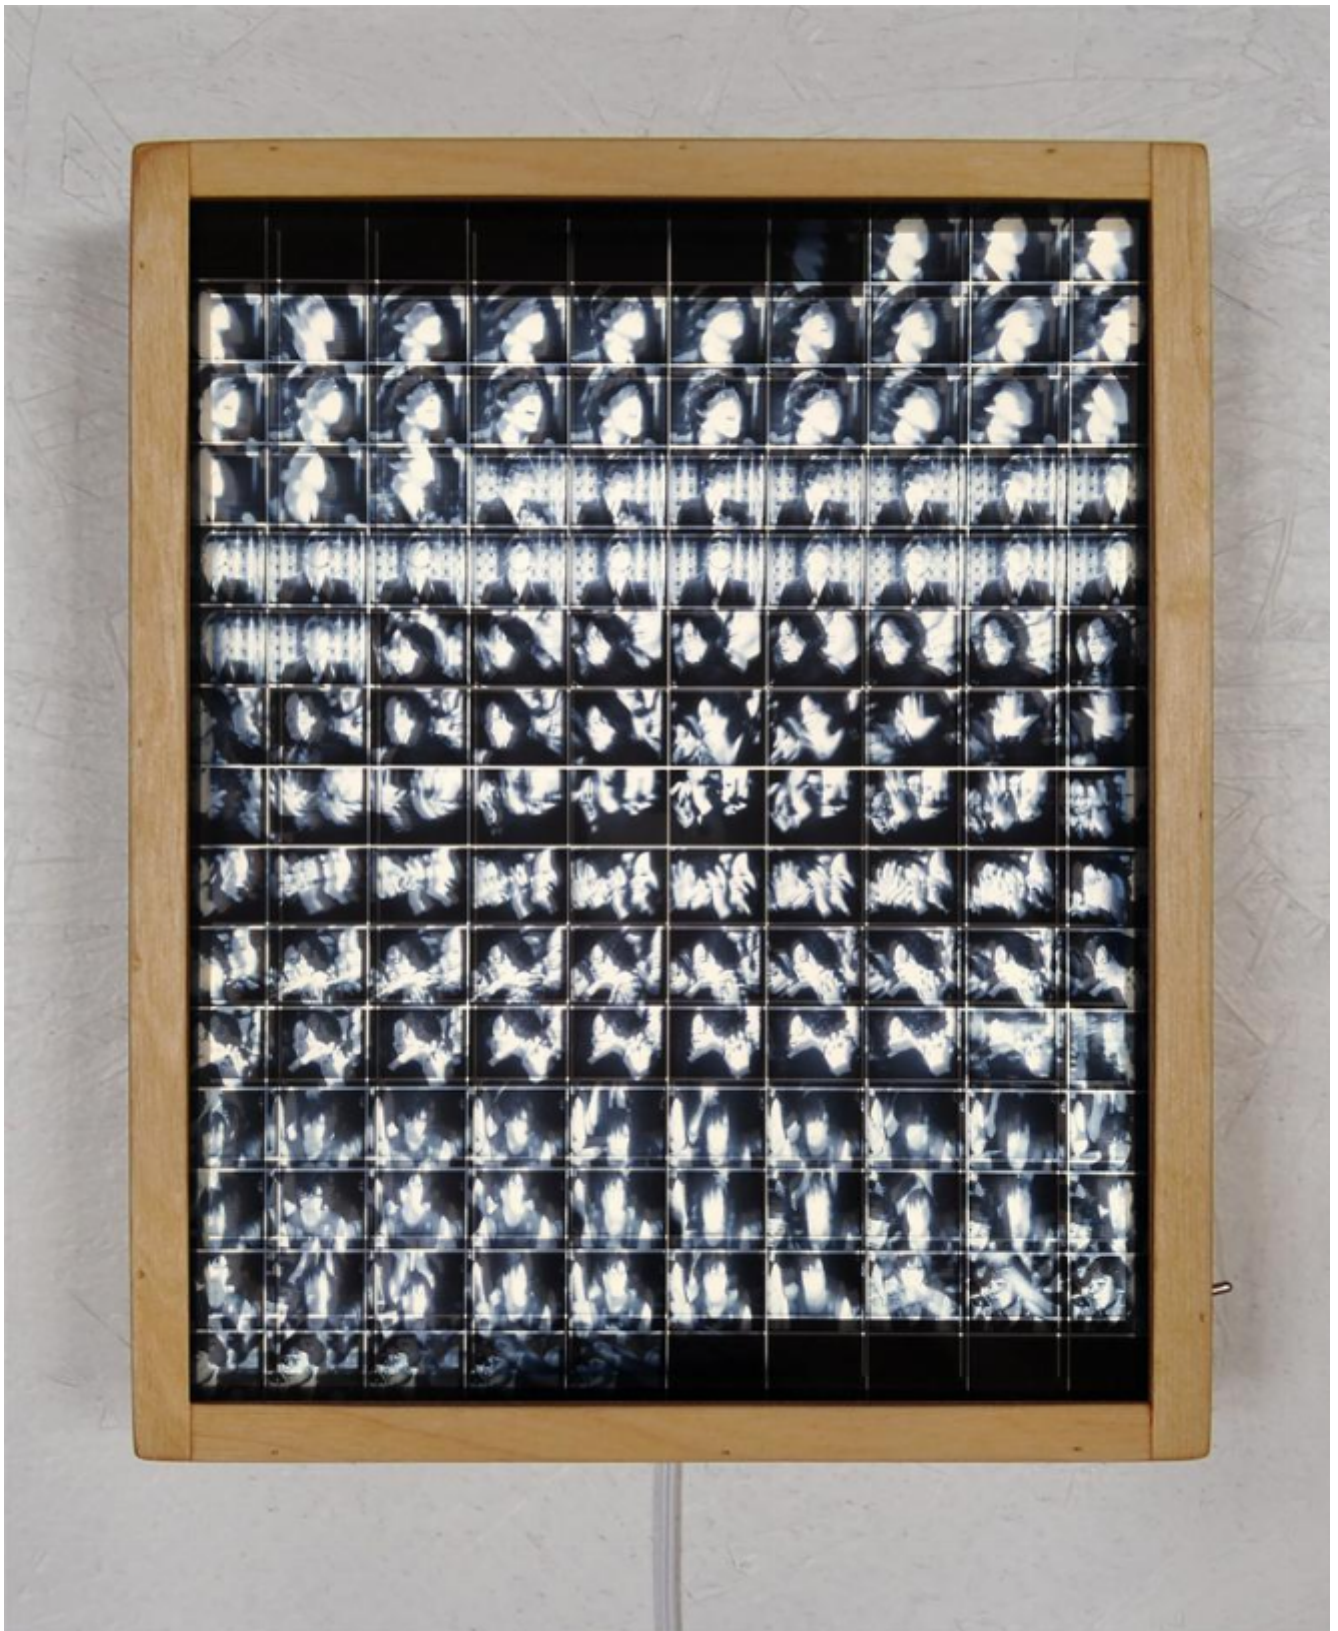

artéria

---

**Beatlemania**

Hugo Cantin

Sold

REF: 14583

Height: 28 cm (11")

Width: 23 cm (9.1")

## DESCRIPTION

---

2017  
Light Box / Double Prints on Acetate