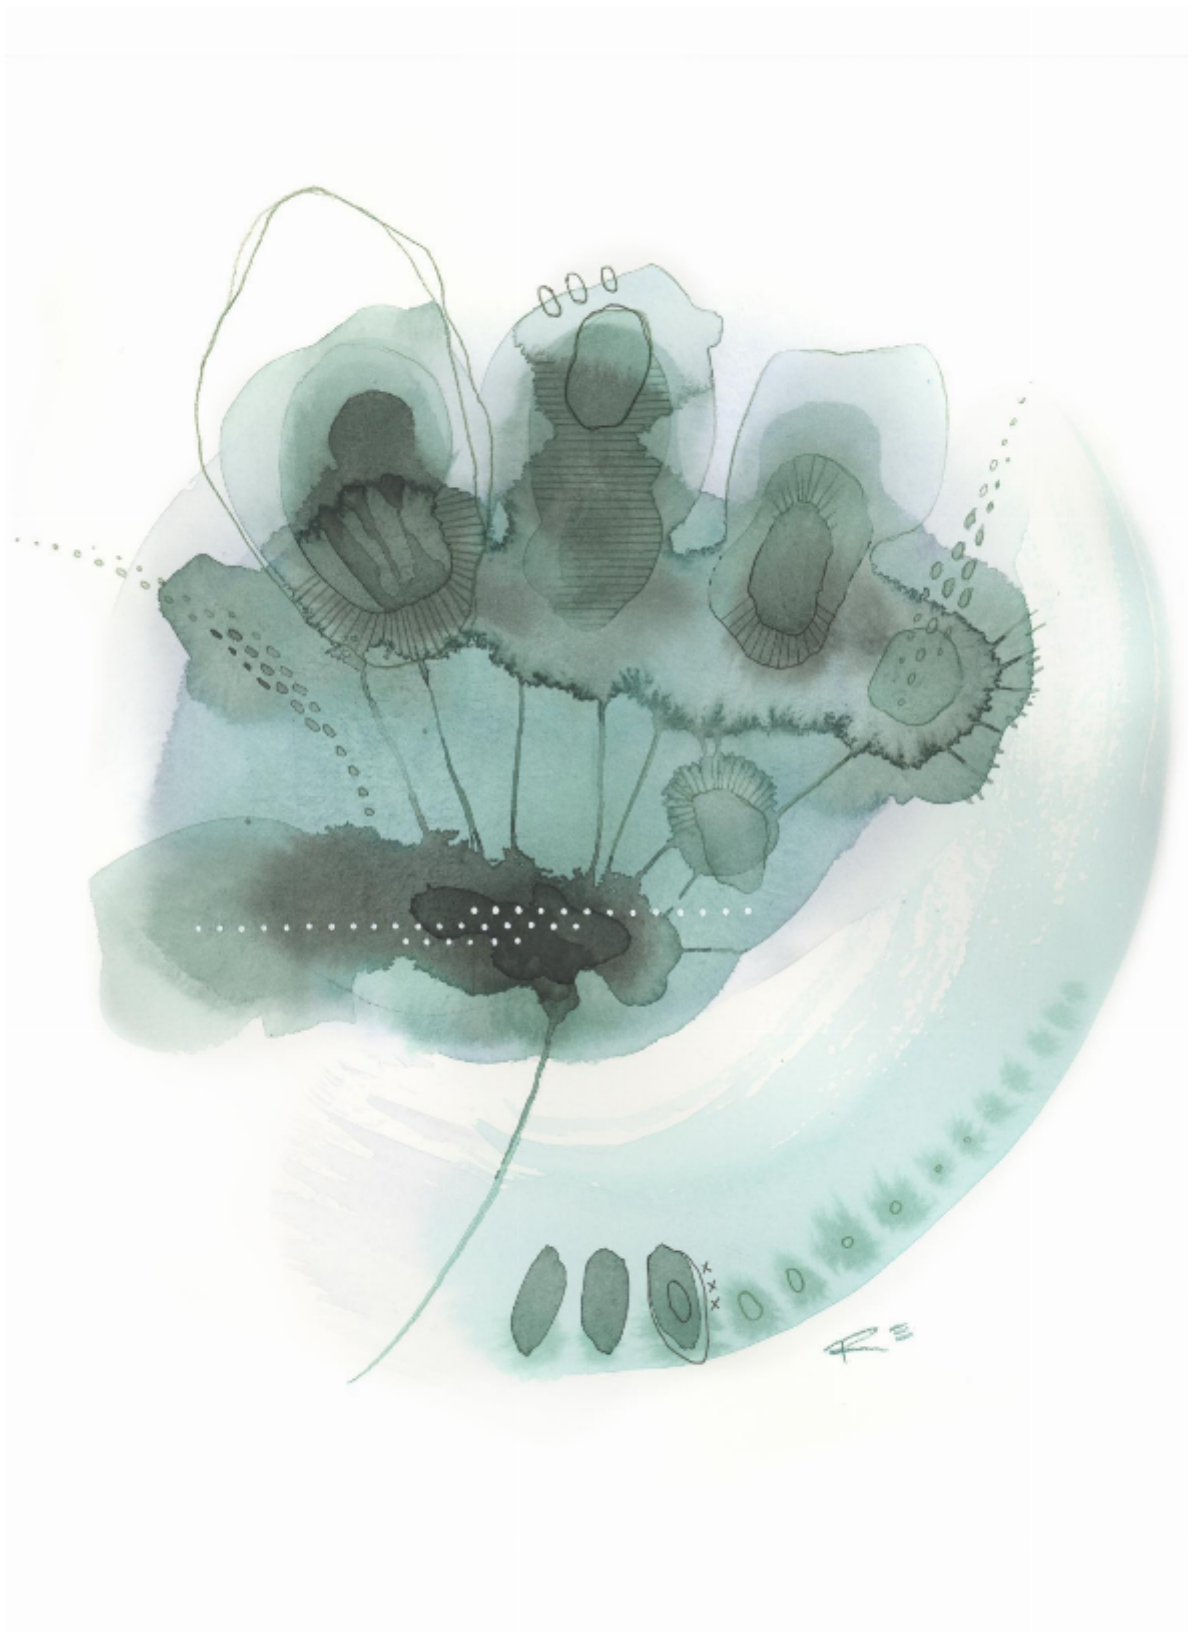

artéria

Abstraction #4

Renée Ève

CA\$210 + TAX

REF: 19712

Height: 27.93 cm (11")

Width: 35.55 cm (14")

## DESCRIPTION

---

Watercolor framed 2024