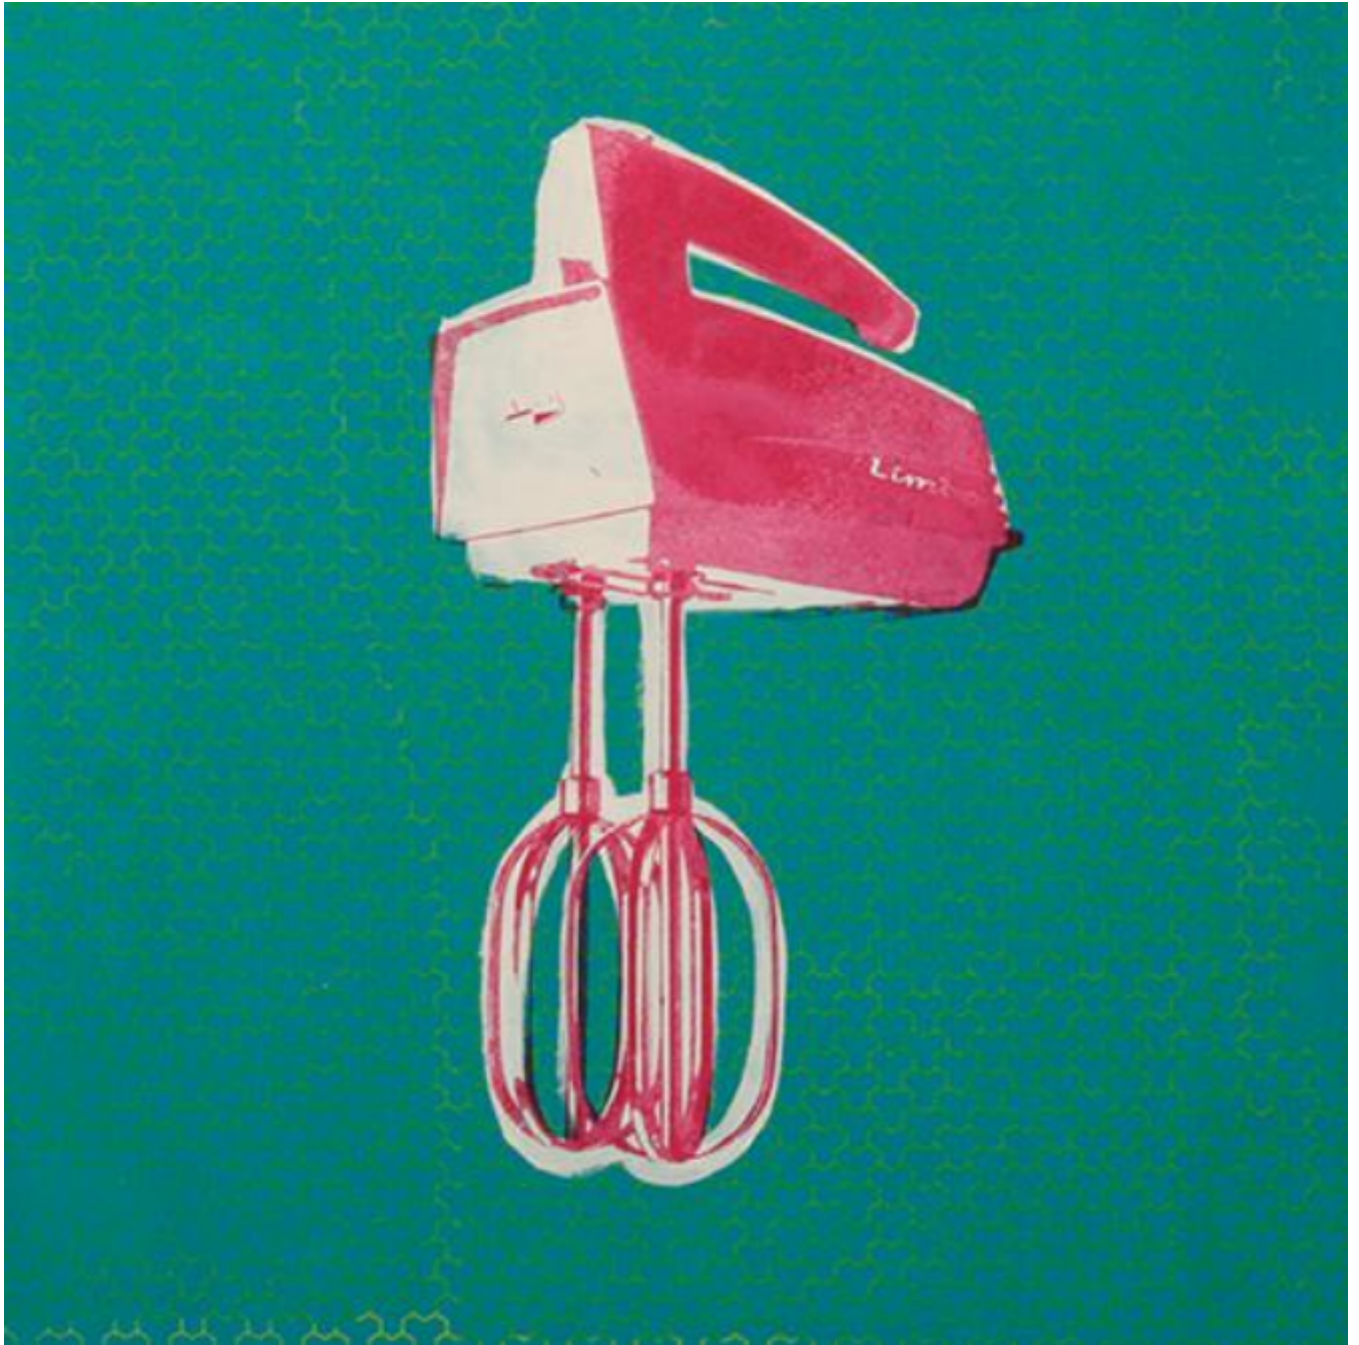

artéria

mixer on blue

Limbo

CA\$1,010 + TAX

REF: 9742

Height: 61 cm (24")

Width: 61 cm (24")

DESCRIPTION