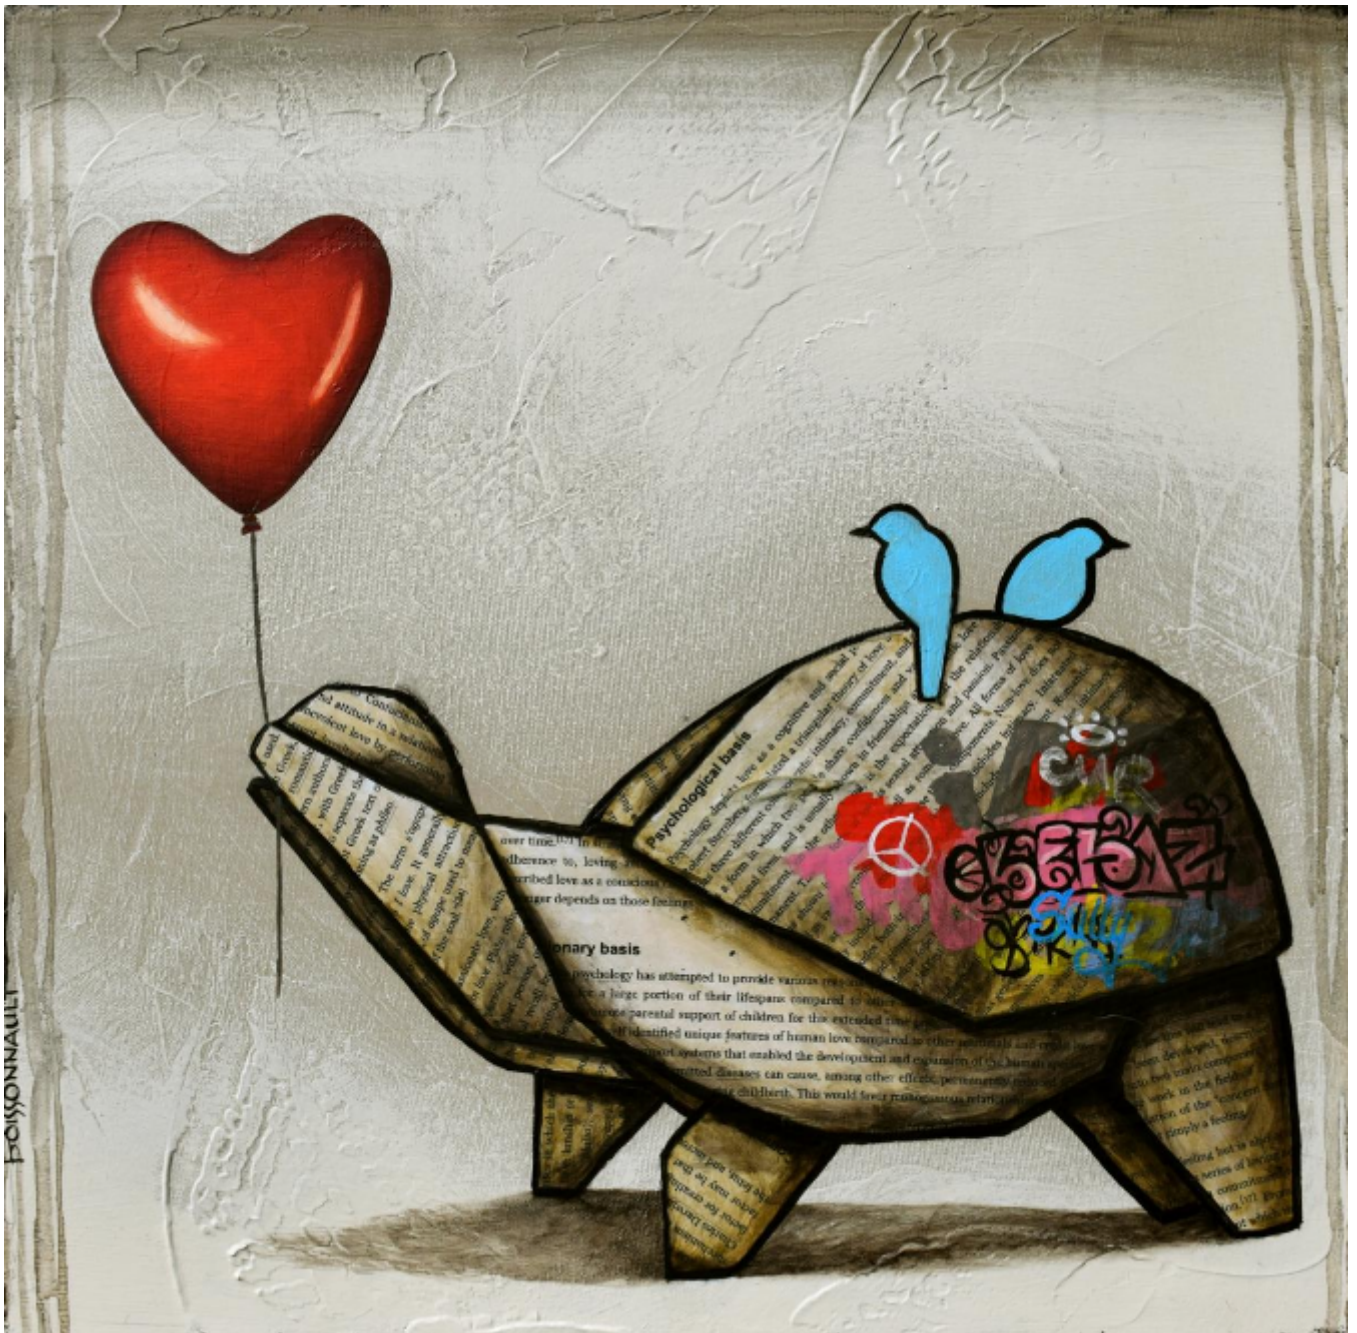

artéria

With you I'm home

Nathalie Boissonnault

Sold

REF: 15912

Height: 41 cm (16.1")

Width: 41 cm (16.1")

## DESCRIPTION

---

2019