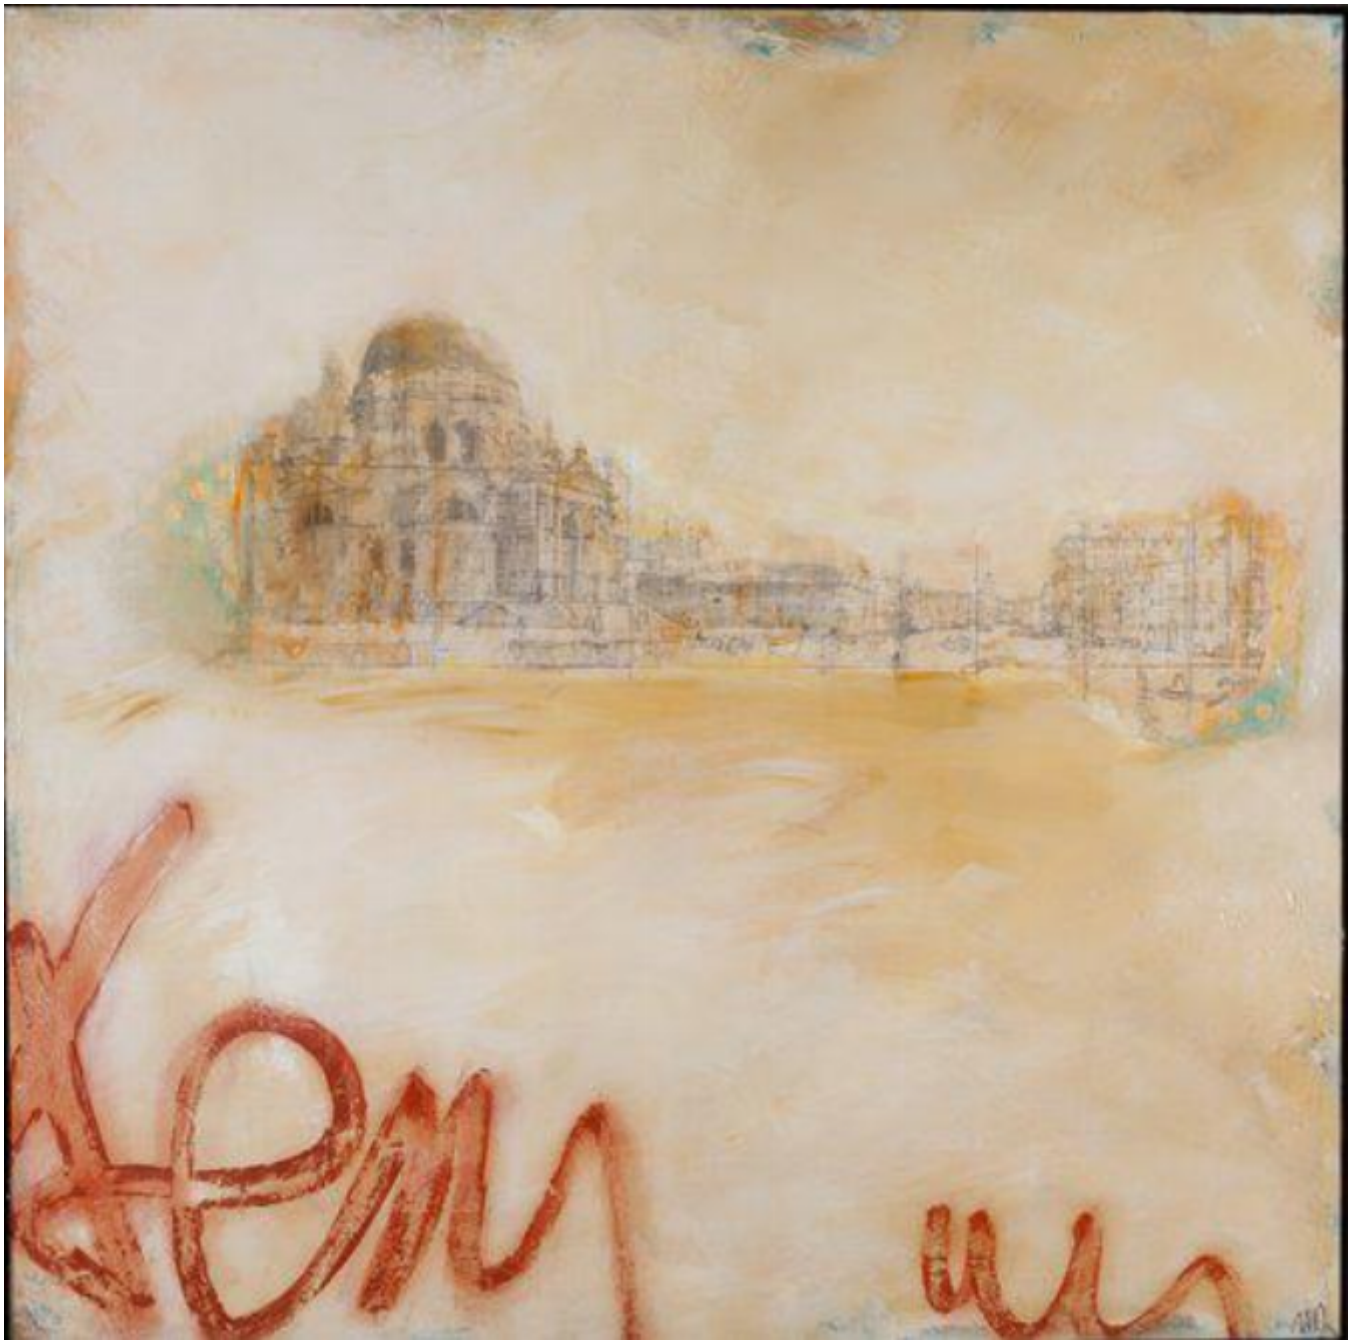

artéria

Venezia

Maryline Lemaitre

Sold

REF: 2924

DESCRIPTION

SOLD

Dimensions: 48x48 inches / 122x122 cm