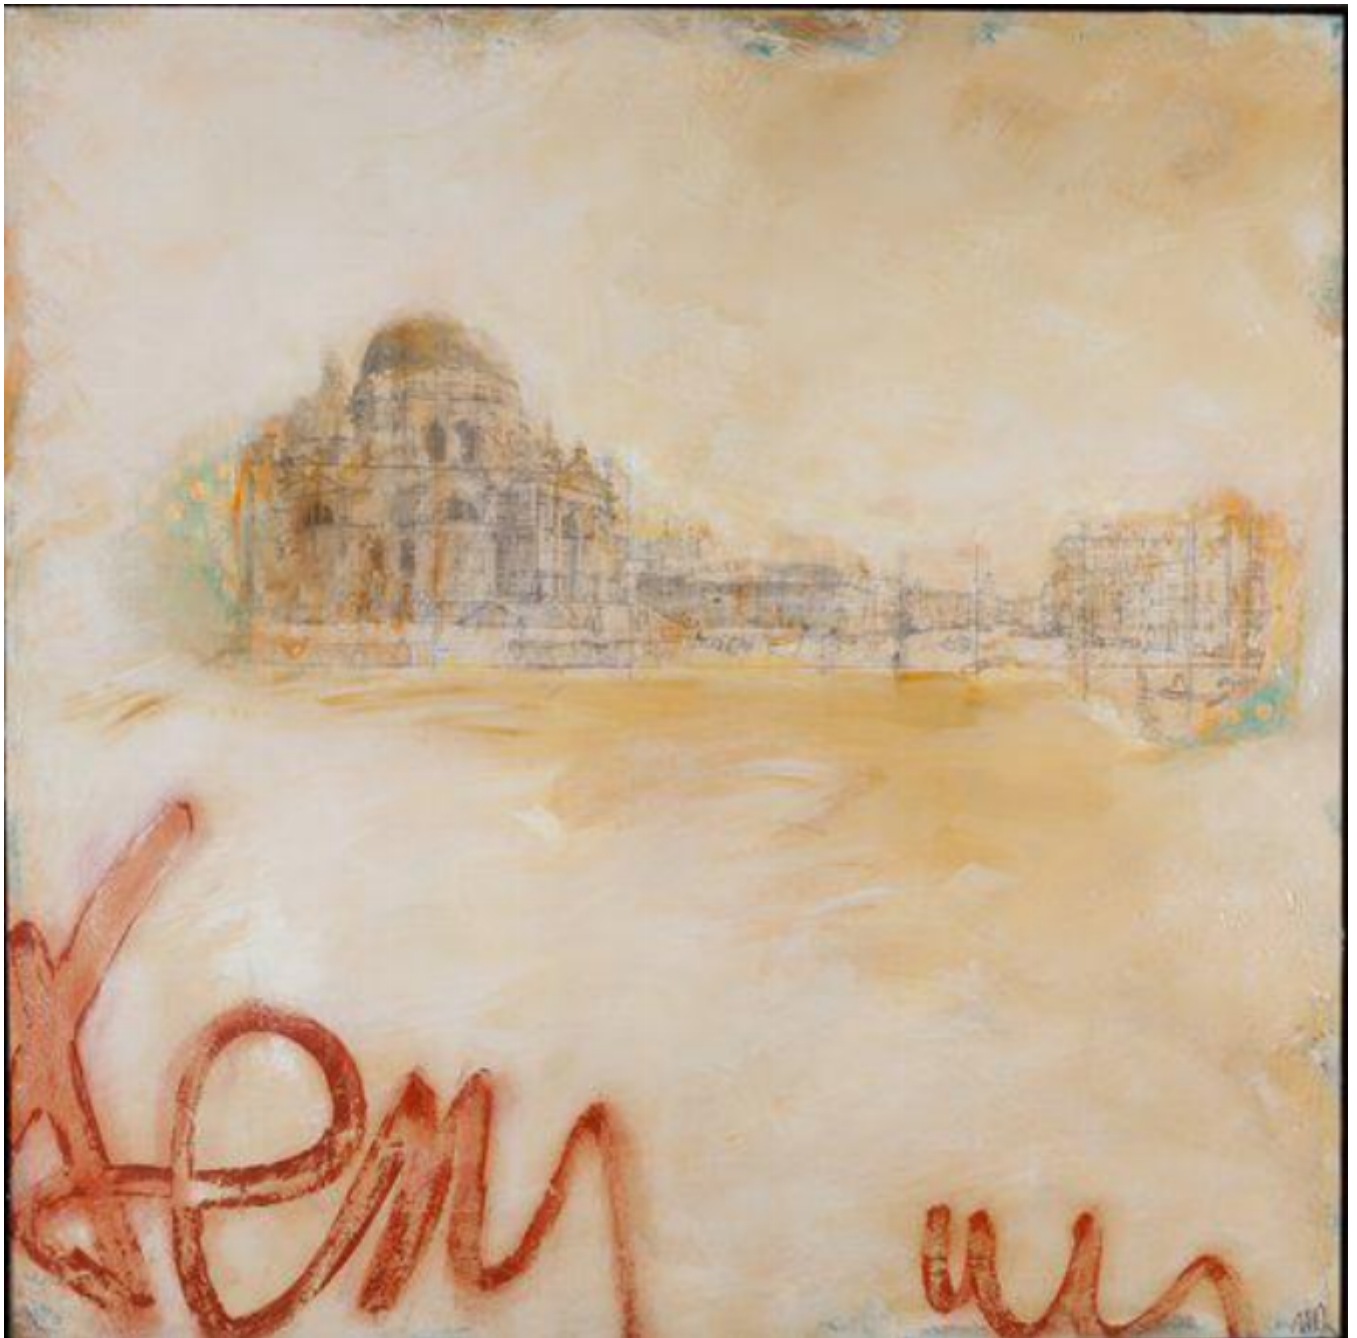

artéria

Venezia

Maryline Lemaitre

Sold

REF: 2924

## DESCRIPTION

---

SOLD

Dimensions: 48x48 inches / 122x122 cm